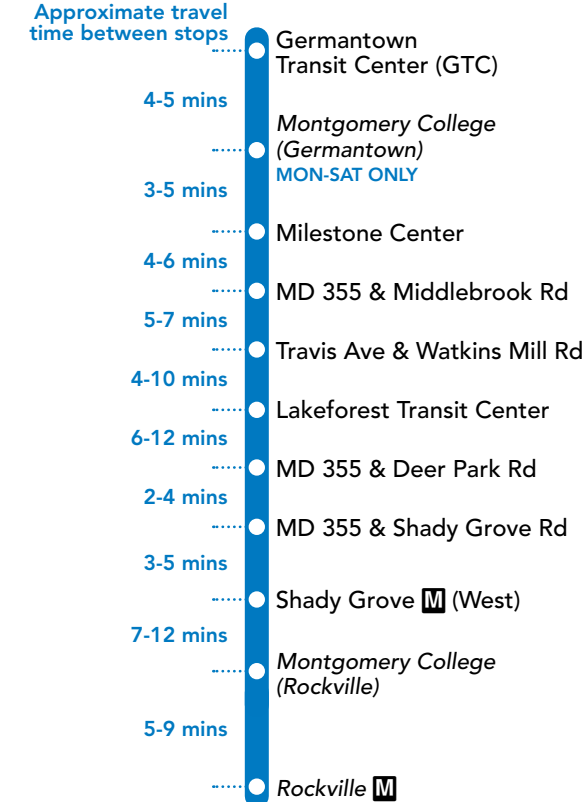

EFFECTIVE: FEBRUARY 28, 2021

55

SERVICE DAYS DAILY

Ride On Montgomery County Transit logo and contact information: Telephone 311, Online at www.rideonbus.com, Real Time Info at www.rideonrealtime.com