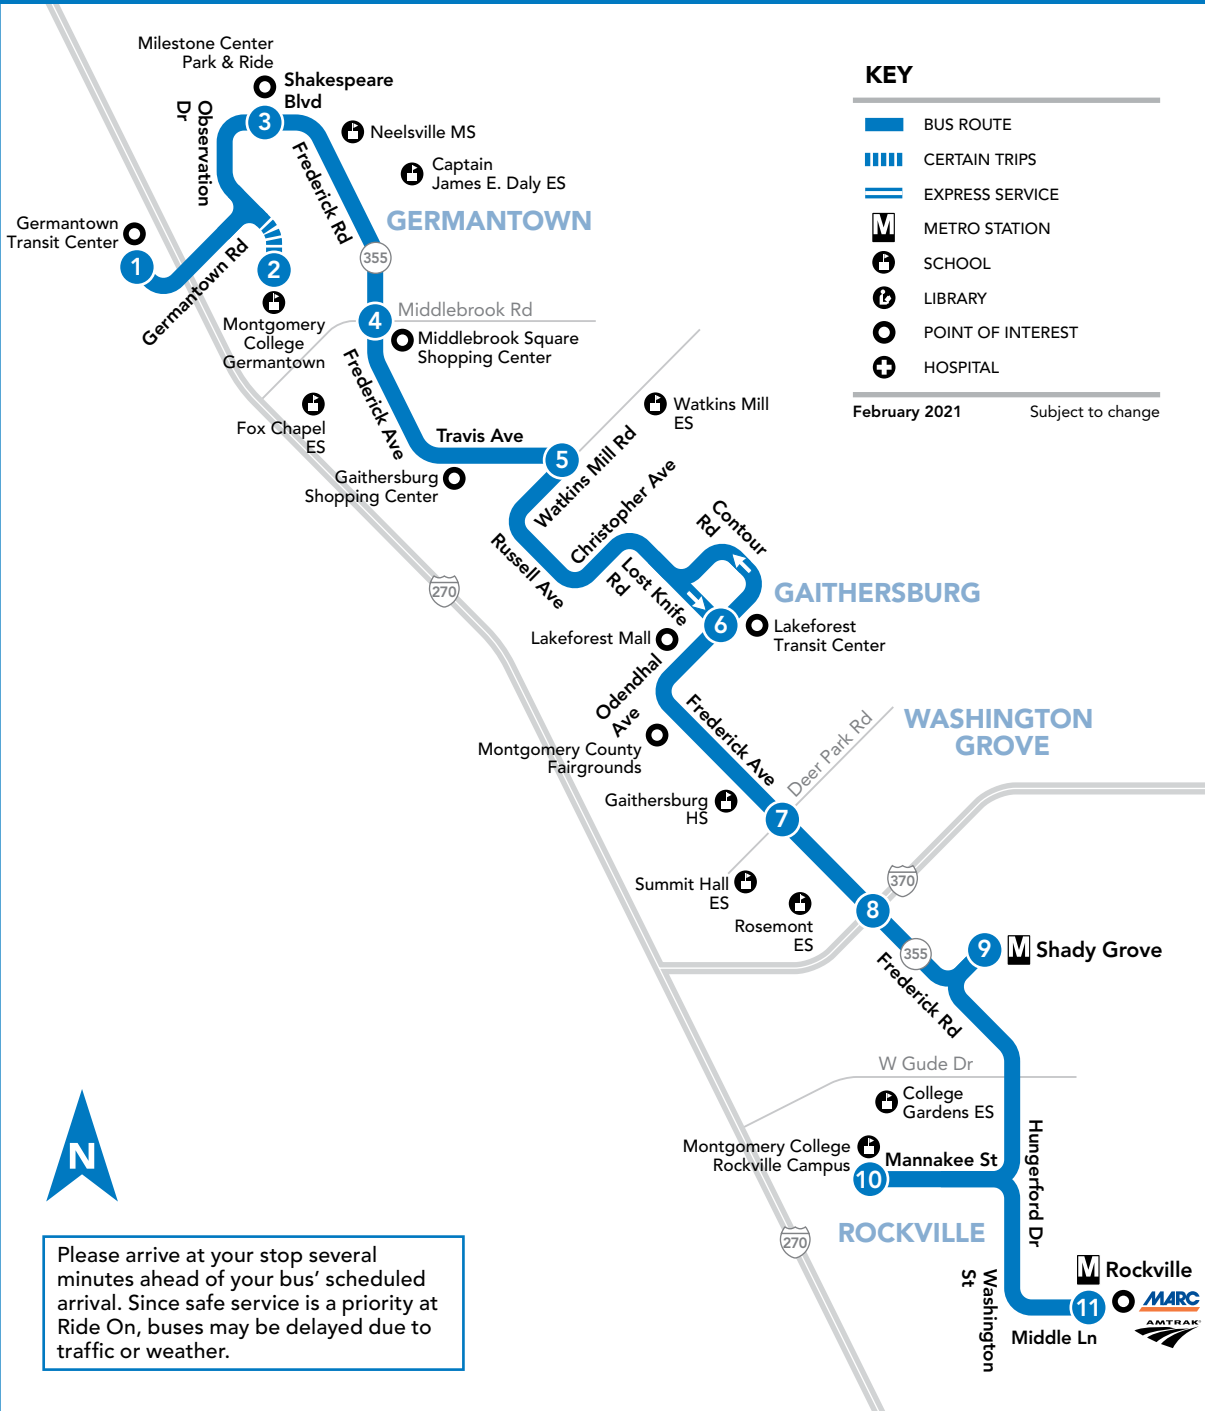

55 To Rockville

MONDAY THROUGH FRIDAY

SEE TIMEPOINT LOCATION ON ROUTE MAP

Rockville (West)
 Montgomery Coll. (Rockville)
 Shady Grove (West)
 MD 355 & Deer Park Rd
 Lakelorest Transit Center
 Travis Ave & Watkins Mill Rd
 MD 355 & Middlebrook Rd
 Millstone Center (Germantown)
 Montgomery Coll. (Germantown)
 Transit Center (GTC)

NOTES:

55 To Rockville

SATURDAY

SEE TIMEPOINT LOCATION ON ROUTE MAP

Germantown (GTC)
 Transit Center (Germantown)
 Millstone Center (Germantown)
 Montgomery Coll. (Germantown)
 Shady Grove (West)
 MD 355 & Deer Park Rd
 Lakelorest Transit Center
 Travis Ave & Watkins Mill Rd
 MD 355 & Middlebrook Rd
 Montgomery Coll. (Rockville)
 Shady Grove (West)
 MD 355 & Deer Park Rd
 Lakelorest Transit Center
 Travis Ave & Watkins Mill Rd
 MD 355 & Middlebrook Rd
 Millstone Center (Germantown)
 Montgomery Coll. (Germantown)
 Transit Center (GTC)

55

Germantown Transit Center (GTC) – Montgomery College (Germantown) - Milestone Ctr – Lakeforest TC – Shady Grove M – Rockville M

Please arrive at your stop several minutes ahead of your bus' scheduled arrival. Since safe service is a priority at Ride On, buses may be delayed due to traffic or weather.

55 To Rockville M

SUNDAY

SEE TIMEPOINT LOCATION ON ROUTE MAP

Table with 11 columns (1-11) and 24 rows of departure times for 55 To Rockville M on Sunday.

NOTES: AM PM

55 To Germantown Transit Center (GTC)

SUNDAY