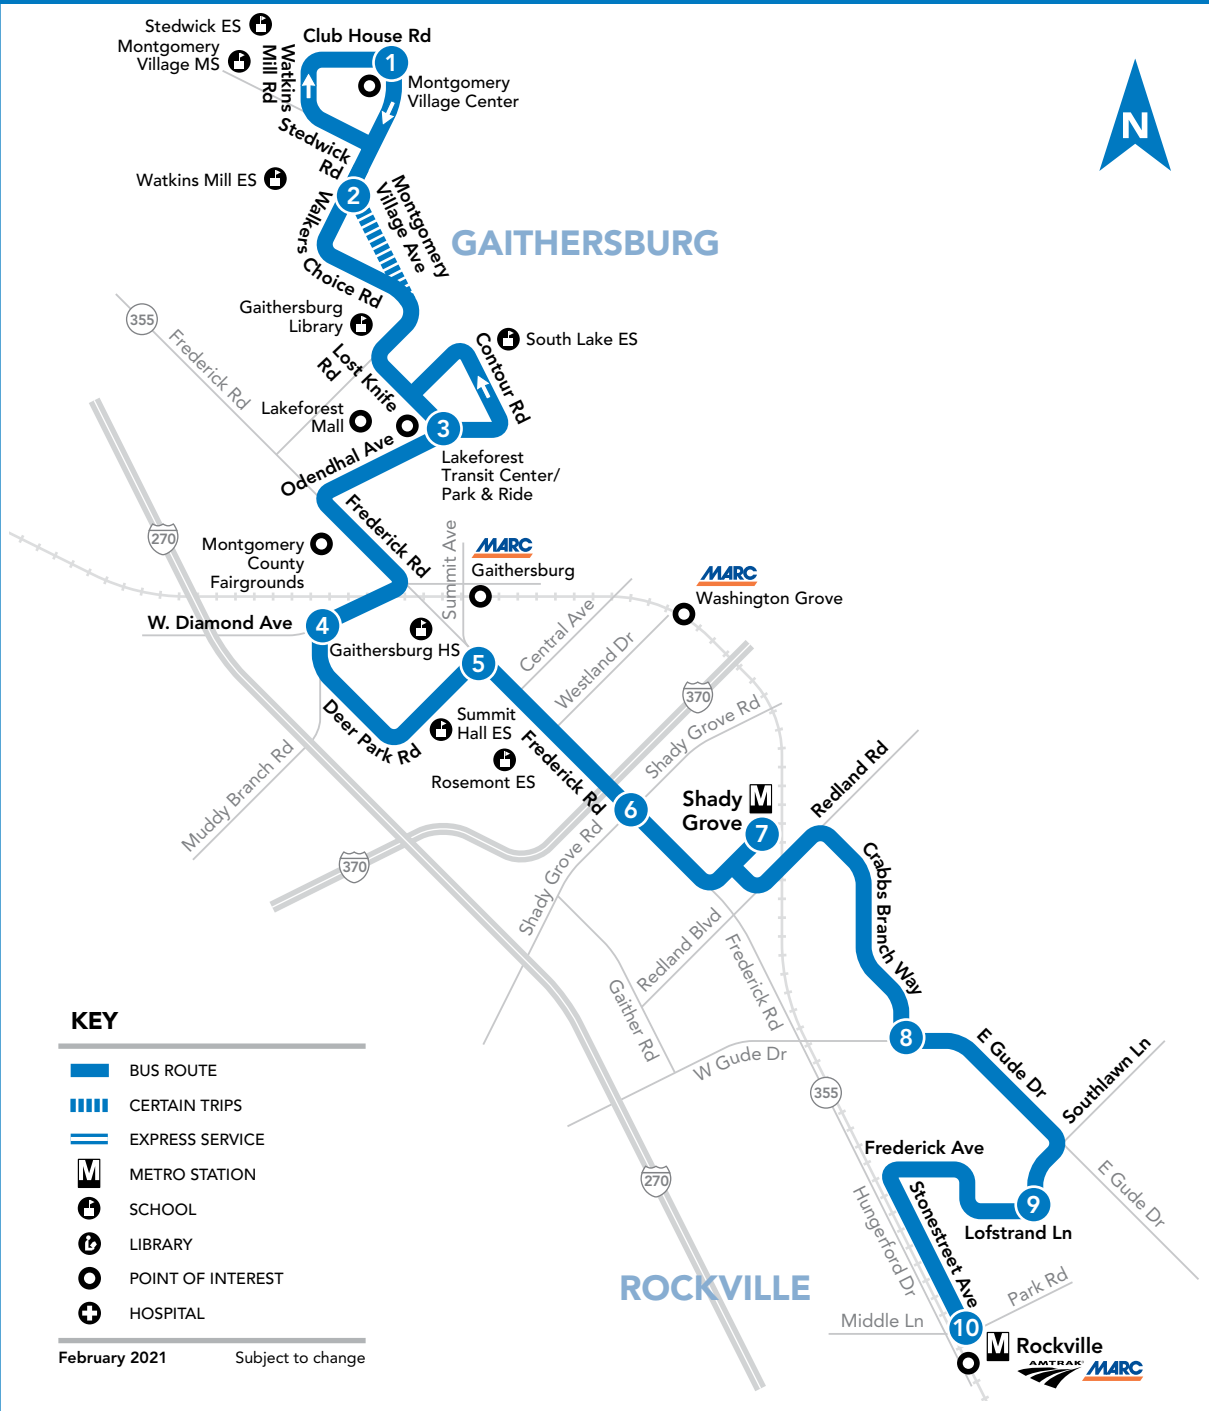

59

Montgomery Village Center – Lakeforest Transit Ctr – Muddy Branch Road – West Deer Park – Shady Grove M – Lincoln Park – Rockville M

KEY

- BUS ROUTE
- CERTAIN TRIPS
- EXPRESS SERVICE
- METRO STATION
- SCHOOL
- LIBRARY
- POINT OF INTEREST
- HOSPITAL

NOTES: AM PM

59 To Montgomery Village Center

SUNDAY

SEE TIMEPOINT LOCATION ON ROUTE MAP

10	9	8	7	6	5	4	3	2	1
5:45	5:49	5:54	5:58	6:01	6:04	6:08	6:16	6:20	6:24
6:30	6:34	6:39	6:44	6:47	6:50	6:54	7:03	7:07	7:12
7:15	7:19	7:24	7:29	7:32	7:35	7:39	7:48	7:52	7:57
8:00	8:04	8:09	8:14	8:17	8:20	8:24	8:33	8:37	8:42
8:45	8:50	8:55	9:01	9:05	9:08	9:14	9:25	9:30	9:35
9:30	9:35	9:40	9:46	9:50	9:53	9:59	10:10	10:15	10:20
10:15	10:20	10:25	10:31	10:35	10:38	10:44	10:55	11:00	11:05
11:00	11:05	11:11	11:17	11:21	11:24	11:30	11:41	11:47	11:53
11:40	11:45	11:51	11:57	12:01	12:04	12:10	12:21	12:27	12:33
12:20	12:25	12:31	12:37	12:41	12:44	12:50	1:01	1:07	1:13
1:00	1:05	1:11	1:17	1:21	1:24	1:30	1:41	1:47	1:53
1:40	1:45	1:51	1:57	2:01	2:04	2:10	2:21	2:27	2:33
2:20	2:25	2:31	2:37	2:41	2:44	2:50	3:01	3:07	3:13
3:00	3:05	3:11	3:17	3:21	3:24	3:30	3:41	3:47	3:53
3:40	3:45	3:51	3:57	4:01	4:04	4:10	4:21	4:27	4:33
4:20	4:25	4:31	4:37	4:41	4:44	4:50	5:01	5:07	5:13
5:00	5:05	5:11	5:17	5:21	5:24	5:30	5:41	5:47	5:53
5:45	5:50	5:56	6:02	6:06	6:09	6:15	6:26	6:32	6:38
6:30	6:35	6:41	6:47	6:51	6:54	7:00	7:10	7:15	7:21
7:15	7:20	7:26	7:32	7:36	7:39	7:45	7:55	8:00	8:06
8:00	8:05	8:11	8:17	8:21	8:24	8:30	8:40	8:45	8:51
8:45	8:50	8:56	9:02	9:06	9:09	9:15	9:25	9:30	9:36
9:30	9:35	9:41	9:47	9:51	9:54	10:00	10:10	10:15	10:21
10:15	10:20	10:26	10:32	10:36	10:39	10:45	10:55	11:00	11:06
11:00	11:05	11:11	11:17	11:21	11:24	11:30	11:40	11:45	11:51
11:45	11:50	11:55	12:01	12:04	12:07	12:12	12:21	12:26	12:31