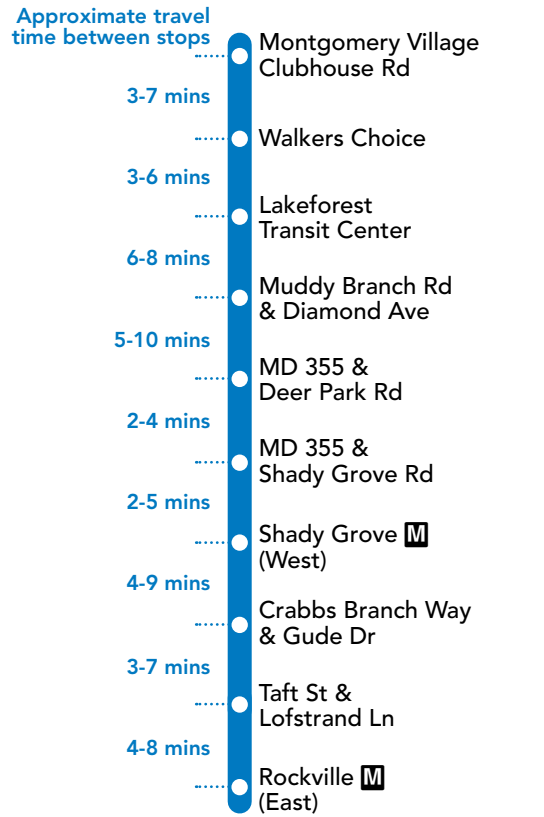

SERVICE DAYS DAILY

Telephone 311
Online at www.rideonbus.com
Real Time Info at www.rideonrealtime.com

Montgomery County assures that no person shall, on the grounds of race, color, or national origin, as provided by Title VI of the Civil Rights Act of 1964 and the Civil Rights Act of 1987, be excluded from the participation in, be denied the benefits of, or be otherwise subjected to discrimination under any program or activity. For more information or to file a complaint, please contact the Montgomery County Office of Human Rights.