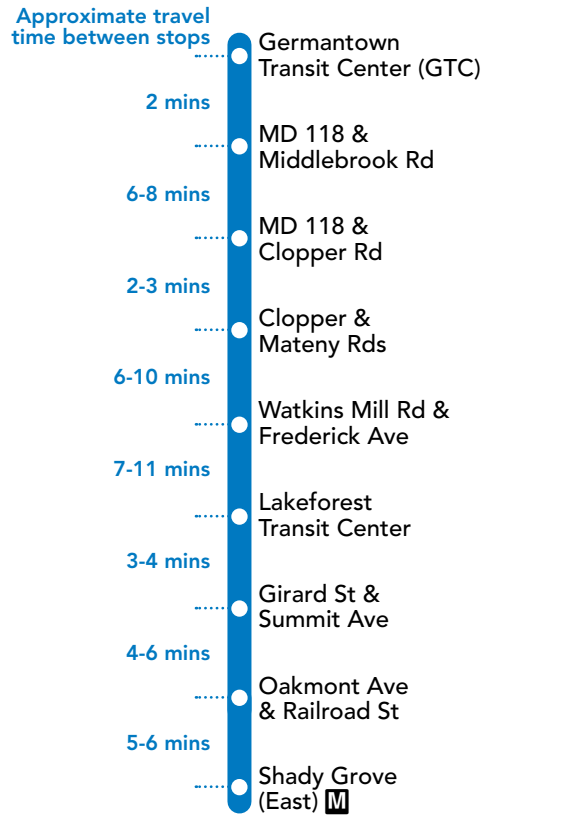

EFFECTIVE: FEBRUARY 28, 2021

SERVICE DAYS
DAILY

Telephone 311
Online at www.rideonbus.com
Real Time Info at www.rideonrealtime.com