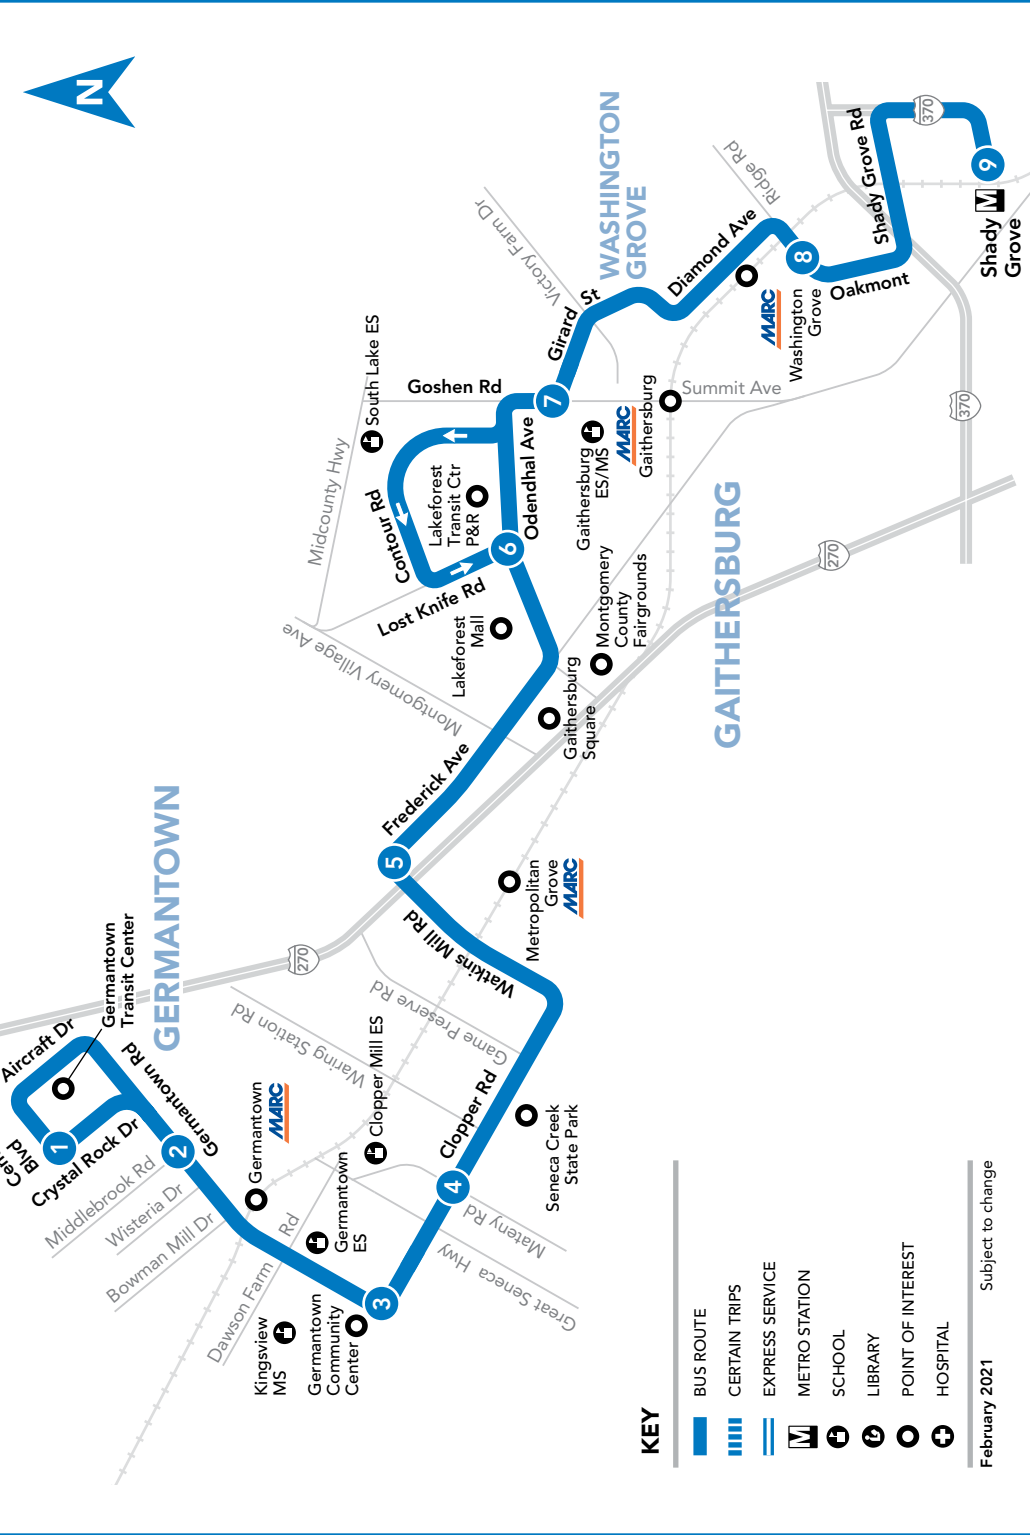

# 61 Ride On

Montgomery County Transit

Germantown Transit Center (GTC) – Clopper Rd (MD 117) – Watkins Mill Rd – Lakeforest Transit Center – Girard St – Washington Grove – Shady Grove

## 61 To Shady Grove M SUNDAY

SEE TIMEPOINT LOCATION ON ROUTE MAP

1	2	3	4	5	6	7	8	9
6:40	6:42	6:48	6:50	6:57	7:06	7:09	7:13	7:18
7:20	7:22	7:28	7:30	7:37	7:46	7:49	7:53	7:58
8:00	8:02	8:08	8:10	8:17	8:26	8:29	8:33	8:38
8:40	8:42	8:48	8:50	8:57	9:06	9:09	9:13	9:18
9:20	9:22	9:29	9:31	9:38	9:49	9:52	9:56	10:02
10:00	10:02	10:09	10:11	10:18	10:29	10:32	10:36	10:42
10:40	10:42	10:49	10:51	10:58	11:09	11:12	11:16	11:22
11:20	11:22	11:29	11:31	11:38	11:49	11:52	11:56	12:02
12:00	12:02	12:09	12:11	12:18	12:29	12:32	12:36	12:42
12:40	12:42	12:49	12:51	12:58	1:09	1:12	1:16	1:22
1:20	1:22	1:29	1:31	1:38	1:49	1:52	1:56	2:02
2:00	2:02	2:09	2:11	2:18	2:29	2:32	2:36	2:42
2:40	2:42	2:49	2:51	2:58	3:09	3:12	3:16	3:22
3:20	3:22	3:29	3:31	3:38	3:49	3:52	3:56	4:02
4:00	4:02	4:09	4:11	4:18	4:29	4:32	4:36	4:42
4:40	4:42	4:49	4:51	4:58	5:09	5:12	5:16	5:22
5:20	5:22	5:29	5:31	5:38	5:49	5:52	5:56	6:02
6:00	6:02	6:09	6:11	6:18	6:29	6:32	6:36	6:42
6:40	6:42	6:49	6:51	6:57	7:06	7:09	7:13	7:18
7:20	7:22	7:29	7:31	7:37	7:46	7:49	7:53	7:58
8:00	8:02	8:09	8:11	8:17	8:26	8:29	8:33	8:38
8:40	8:42	8:49	8:51	8:57	9:06	9:09	9:13	9:18
9:20	9:22	9:29	9:31	9:37	9:46	9:49	9:53	9:58