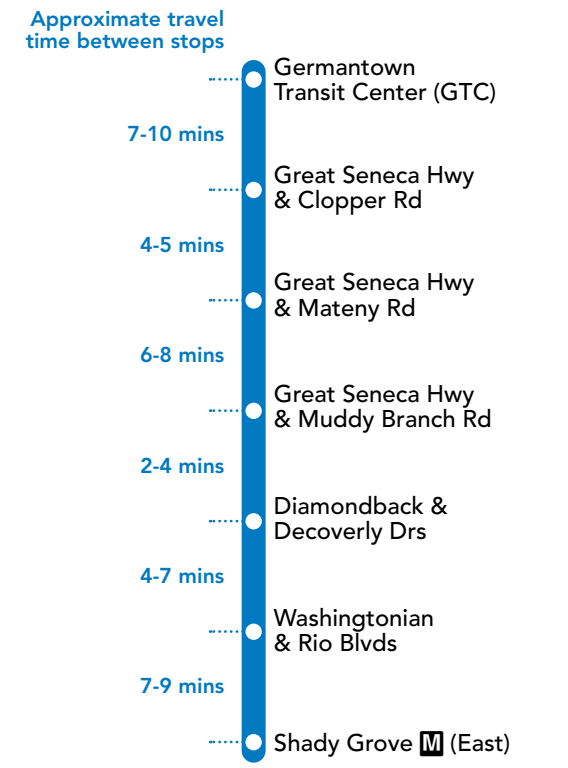

NOTES: AM PM

74 To Germantown Transit Center (GTC)

MONDAY THROUGH FRIDAY

SEE TIMEPOINT LOCATION ON ROUTE MAP

Shady Grove (East)  | Washingtonian & Rio Blvds | Diamondback & Decoverly Drs | Great Seneca Hwy & Muddy Branch Rd | Great Seneca Hwy & Mateny Rd | Great Seneca Hwy & Clopper Rd | Germantown Transit Center (GTC)

NOTES: AM PM

74 To Shady Grove

SATURDAY

SEE TIMEPOINT LOCATION ON ROUTE MAP

Germantown Transit Center (GTC) | Great Seneca Hwy & Clopper Rd | Great Seneca Hwy & Mateny Rd | Great Seneca Hwy & Muddy Branch Rd | Diamondback & Decoverly Drs | Washingtonian & Rio Blvds | Shady Grove (East) 

NOTES: AM PM

74 To Germantown Transit Center (GTC)

SATURDAY

SEE TIMEPOINT LOCATION ON ROUTE MAP

Shady Grove (East)  | Washingtonian & Rio Blvds | Diamondback & Decoverly Drs | Great Seneca Hwy & Muddy Branch Rd | Great Seneca Hwy & Mateny Rd | Great Seneca Hwy & Clopper Rd | Germantown Transit Center (GTC)

YouTube
youtube.com/RideOnMCT

Instagram
instagram.com/RideOnMCT

Thank You for Riding with Us!

Printed on recycled paper with soy-based ink

EFFECTIVE: FEBRUARY 28, 2021

74

SERVICE DAYS
MONDAY - SATURDAY

Telephone **311**
Online at www.rideonbus.com
Real Time Info at www.rideonrealtime.com