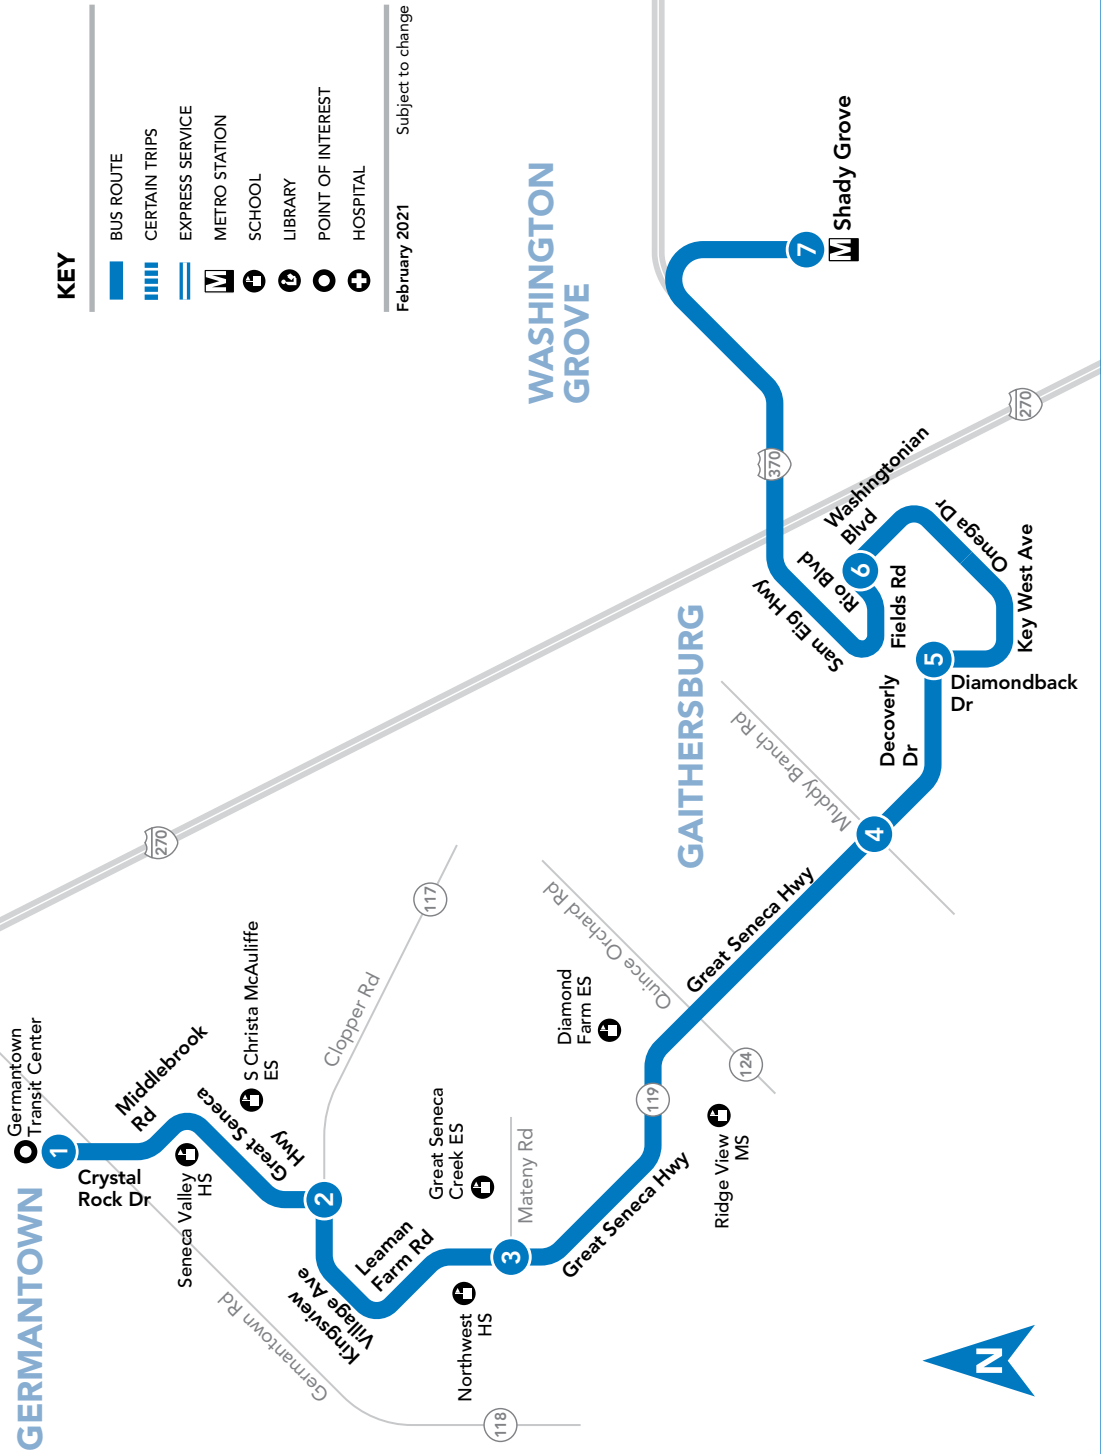

GUARANTEED RIDE HOME

When you take Metrobus, Metrorail and Ride On to work, you are eligible to participate in the free Commuter Connections Guaranteed Ride Home Program. To register and to receive program details call: Commuter Services at **301-770-POOL(7665)**.

METROACCESS

Alternative paratransit service to this Ride On route for people with certified disabilities is available. Call MetroAccess at **301-562-5360**.

HOW TO RIDE A BUS

Check schedule for timepoint nearest your location. Wait at the blue and white **RIDE ON** bus stop sign. Arrive several minutes before scheduled time. Have exact fare ready (drivers do not make change).

- Not all stops are listed on a public timetable.
- If you are unfamiliar with your stop, sit or stand behind the line near the front of the bus and ask the bus driver to notify you when your stop is approaching.
- Ask the bus driver if you are not sure if the bus goes to your stop.
- If you have internet access (at home or somewhere else, such as a public library), it may be easier for you to use an online trip planner rather than a paper timetable.
- Be mindful of changes in the schedule, for holidays or bad weather.
- Please observe the following rules for all patrons: No eating, drinking, or smoking.
- Electronic devices may be played with earphones set at low level.

Montgomery County assures that no person shall, on the grounds of race, color, or national origin, as provided by Title VI of the Civil Rights Act of 1964 and the Civil Rights Act of 1987, be excluded from the participation in, be denied the benefits of, or be otherwise subjected to discrimination under any program or activity. For more information or to file a complaint, please contact the Montgomery County Office of Human Rights.

WELCOME TO RIDE ON

RIDE ON is a community bus service operated by the Montgomery County Department of Transportation. **RIDE ON** operates over 75 routes that serve all 13 Montgomery County Metrorail stations and 7 MARC stations. For detailed information, or to have timetables mailed, call **311**. Outside Montgomery County **240-777-0311**

Visit our web site at: www.rideonbus.com
Real Time information is available at: www.rideonrealtime.com

Regular Mailing Address:
Montgomery County DOT
Division of Transit Services
101 Monroe Street, 5th
Floor Rockville, MD 20850

For more information, or to request this document in an alternate format or translated into another language, please call 311, or outside Montgomery County 240-777-0311.

Para más información o para pedir este documento en un formato diferente o traducido a otro idioma, por favor, llame al 311 o de fuera del Condado de Montgomery al 240-777-0311.

如需更多信息、需要以其它格式提供本文档或需要将本文档翻译成其它语言, 请拨打311。如果您不在蒙哥马利郡, 请拨打240-777-0311。

자세한 정보를 원하시거나 본 문서를 다른 형식 또는 다른 언어로의 번역본으로 원하실 경우, 전화번호 311, 또는 몽고메리 카운티 이외의 지역에서는 240-777-0311로 연락하시기 바랍니다.

ለተጨማሪ መረጃ፣ ወይም ደህንነት ጽሑፍ ወይንም ሌላ ለመጠየቅ ወይም ወደሌላ ቋንቋ ለማስተርጎም፣ አባዛዎንን በ 311 ወይም ከሞንትጎመሪ ካውንቲ ውጪ 240-777-0311 ይደውሉ።