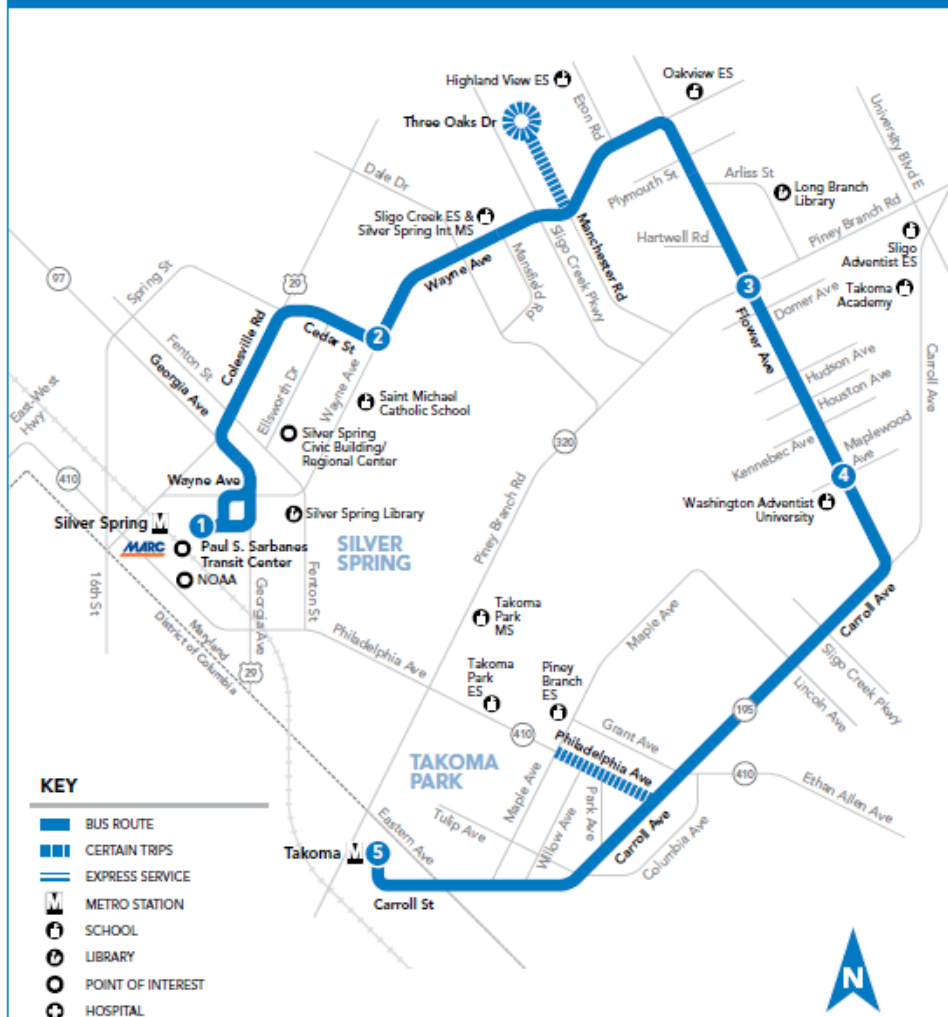

Paul S. Sarbanes Transit Center (Silver Spring M) –
 Colesville Rd – Spring St – Flower Ave –
 Carroll Ave – Takoma M

KEY

- BUS ROUTE
- CERTAIN TRIPS
- EXPRESS SERVICE
- METRO STATION
- SCHOOL
- LIBRARY
- POINT OF INTEREST
- HOSPITAL