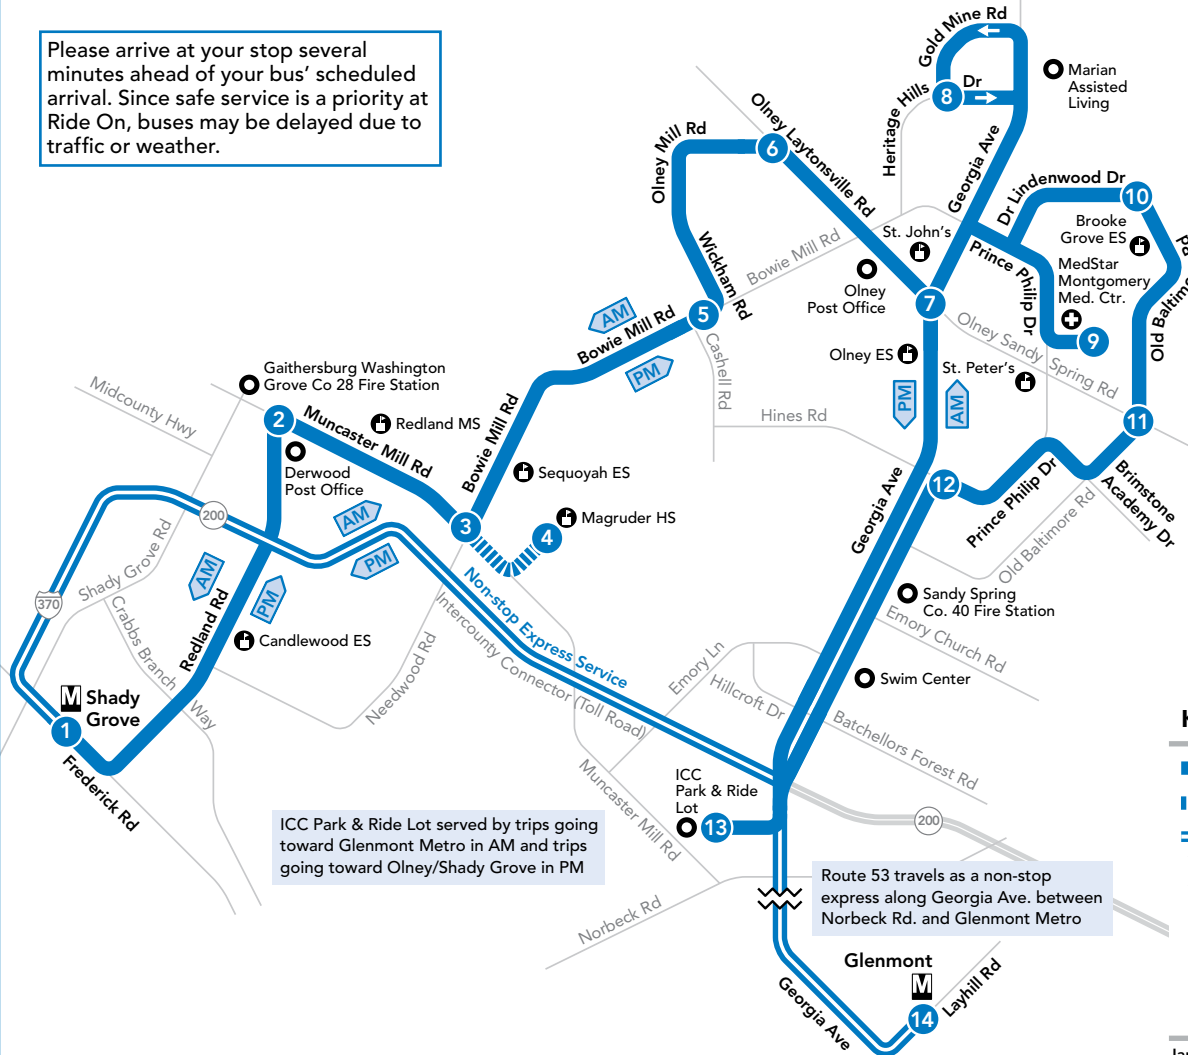

Please arrive at your stop several minutes ahead of your bus' scheduled arrival. Since safe service is a priority at Ride On, buses may be delayed due to traffic or weather.

ICC Park & Ride Lot served by trips going toward Glenmont Metro in AM and trips going toward Olney/Shady Grove in PM

Route 53 travels as a non-stop express along Georgia Ave. between Norbeck Rd. and Glenmont Metro

KEY

- BUS ROUTE
- CERTAIN TRIPS
- EXPRESS SERVICE
- METRO STATION
- SCHOOL
- LIBRARY
- POINT OF INTEREST
- HOSPITAL