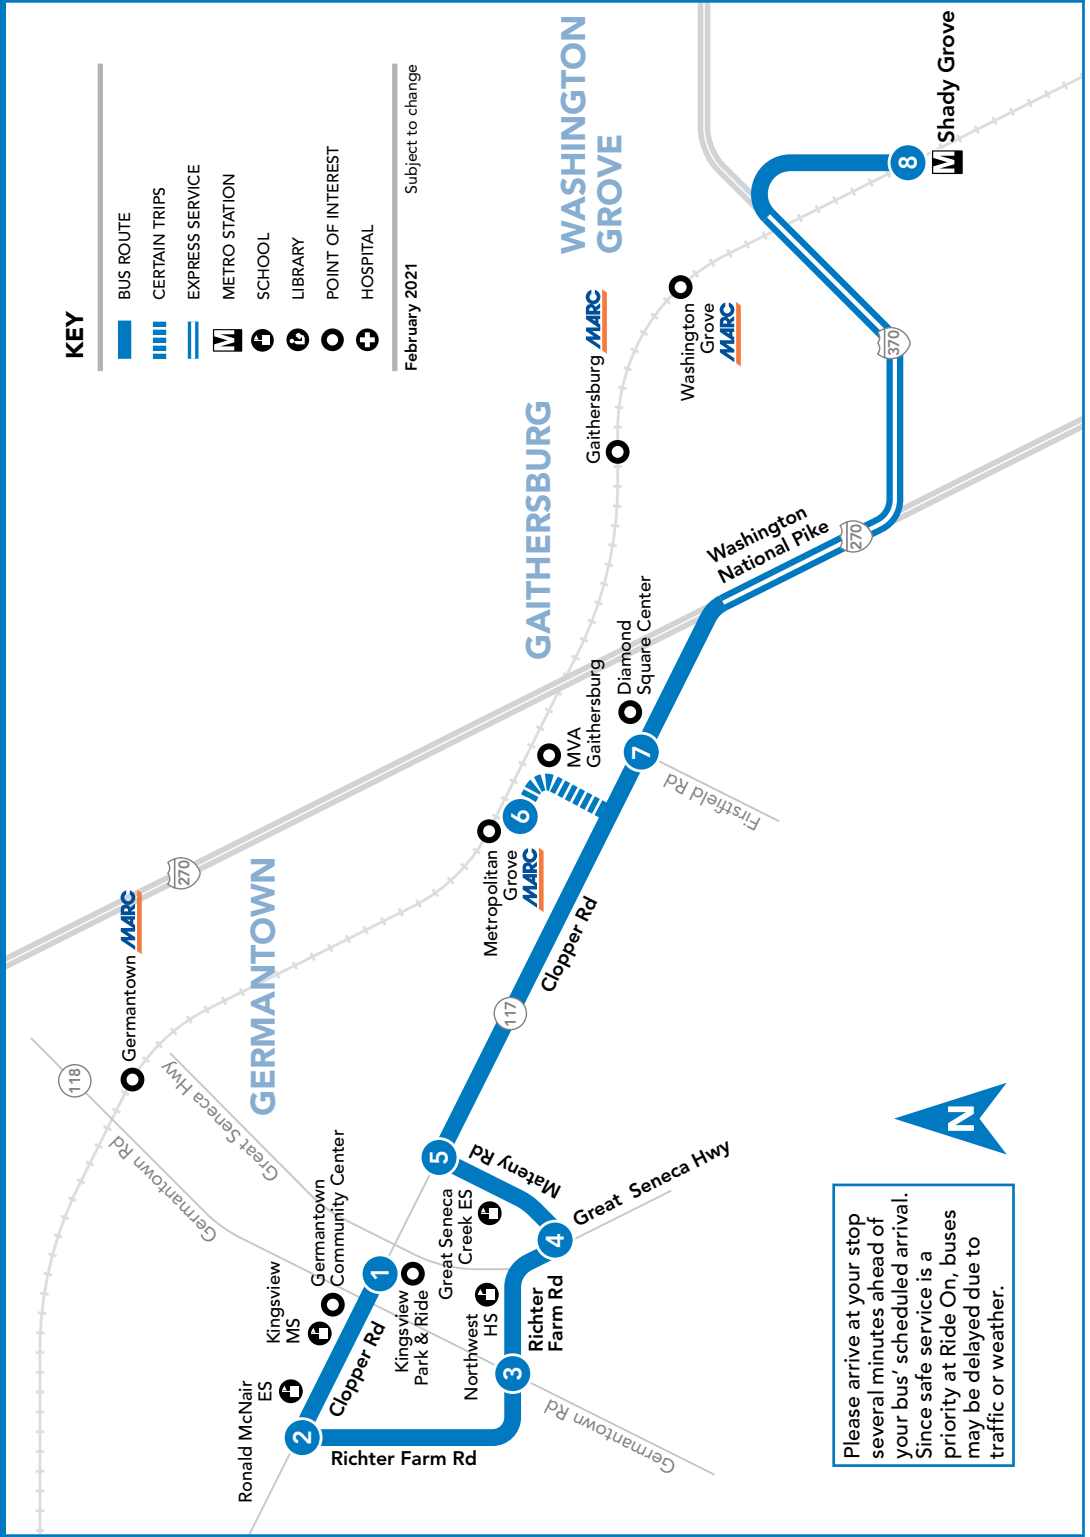

KEY

-  BUS ROUTE
-  CERTAIN TRIPS
-  EXPRESS SERVICE
-  METRO STATION
-  SCHOOL
-  LIBRARY
-  POINT OF INTEREST
-  HOSPITAL

February 2021

Subject to change

Please arrive at your stop several minutes ahead of your bus' scheduled arrival. Since safe service is a priority at Ride On, buses may be delayed due to traffic or weather.