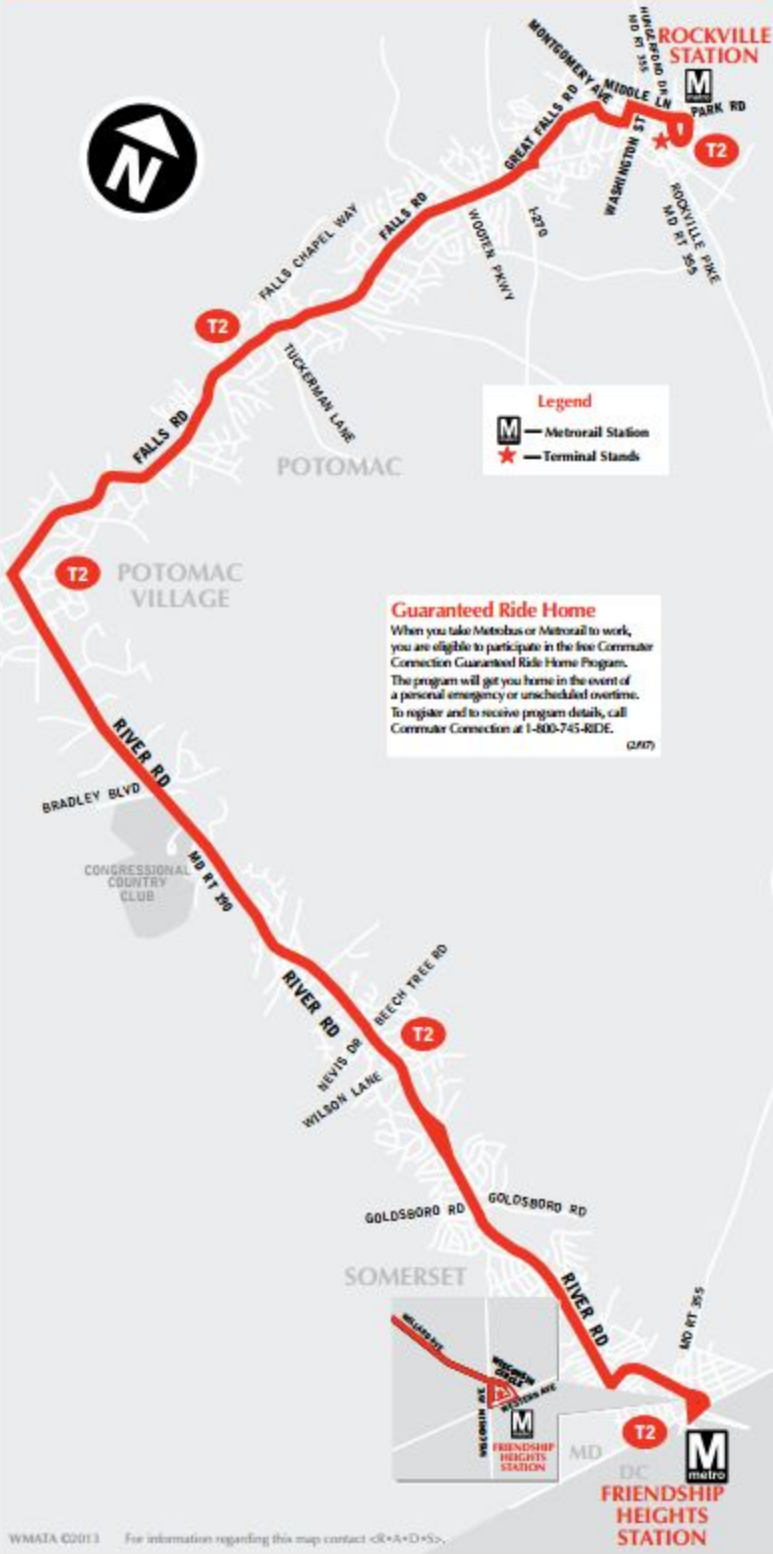

# T2

## River Road Line

For route and schedule information

Call 202-637-7000

[www.wmata.com](http://www.wmata.com)

### Legend

- Metrorail Station
- Terminal Stands