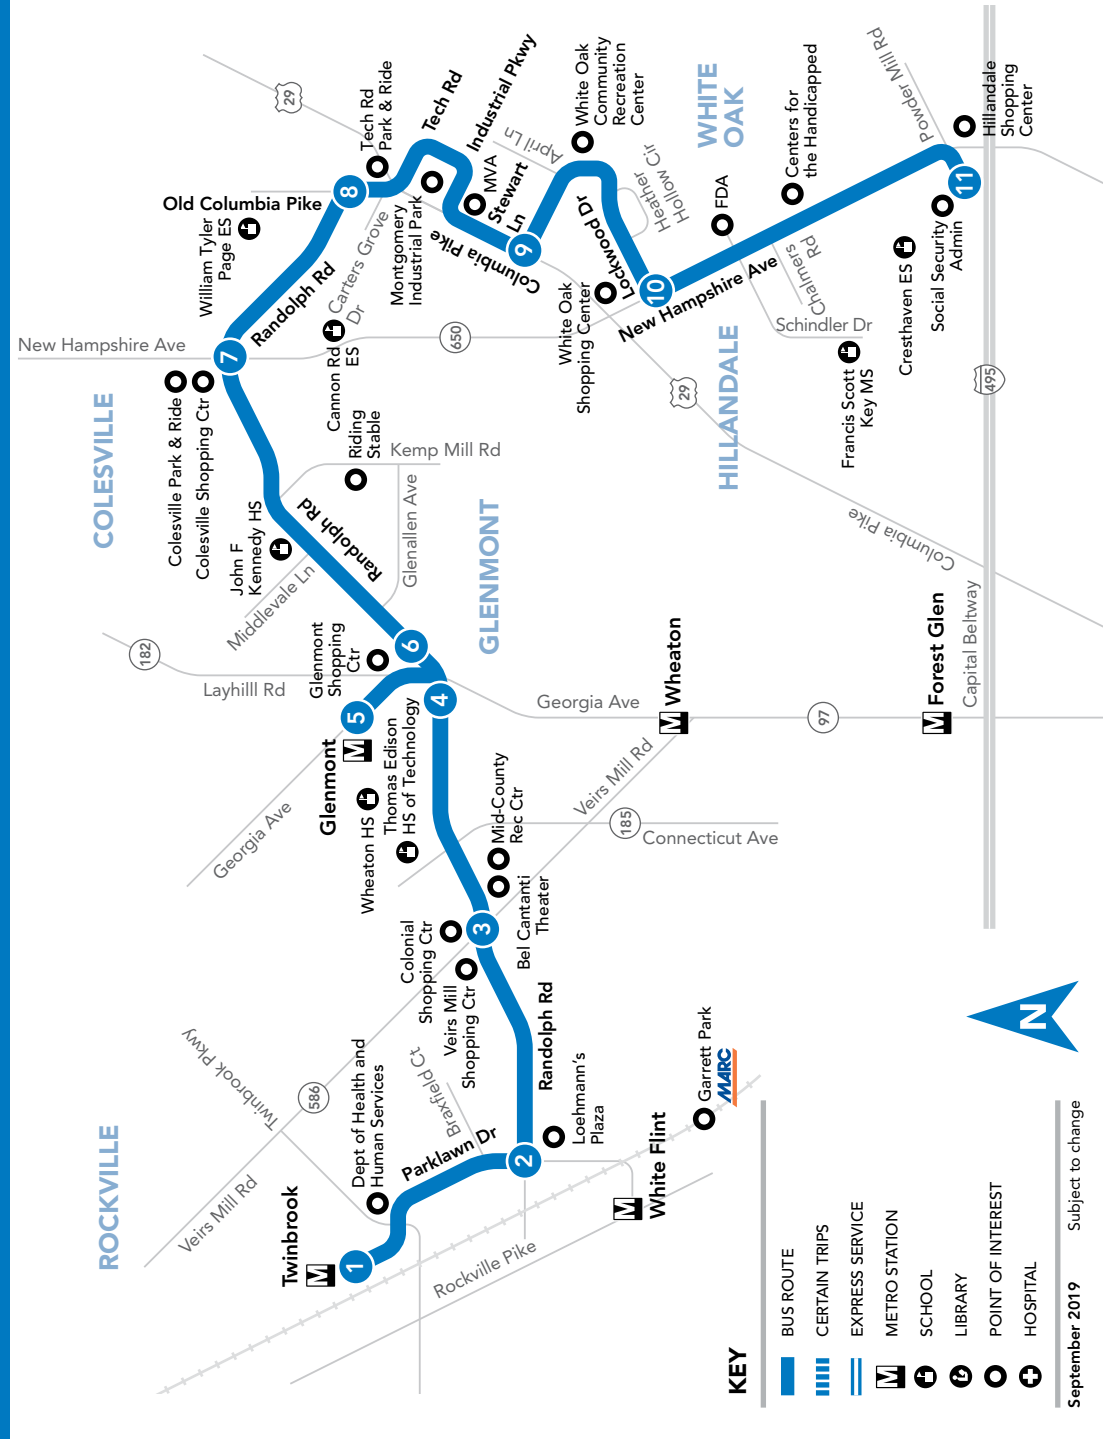

HOW TO RIDE A BUS

Check schedule for timepoint nearest your location. Wait at the blue and white **RIDE ON** bus stop sign. Arrive several minutes before scheduled time. Have exact fare ready (drivers do not make change).

- Not all stops are listed on a public timetable.
- If you are unfamiliar with your stop, sit or stand behind the line near the front of the bus and ask the bus driver to notify you when your stop is approaching.
- Ask the bus driver if you are not sure if the bus goes to your stop.
- If you have internet access (at home or somewhere else, such as a public library), it may be easier for you to use an online trip planner rather than a paper timetable.
- Be mindful of changes in the schedule, for holidays or bad weather.
- Please observe the following rules for all patrons: No eating, drinking, or smoking.
- Electronic devices may be played with earphones set at *low level*.

HOW TO READ A TIMETABLE

- Find the schedule for the day of the week and the direction you wish to ride.
- Find the timepoints closest to your origin and destination. The timepoints are shown on the route map and indicate the time the bus is scheduled to be at the particular location. Your nearest bus stop may be between timepoints.
- Read down the column to see the times when a trip will be at the given timepoint. Read the times across to the right to see when the trip reaches other timepoints. If no time is shown, that trip does not serve that timepoint.

FARES

Effective September 15, 2019

Regular Fare, Token, or SmarTrip®	$2.00
SmarTrip® Fare Transfer from MetroRail	$1.50
Seniors and persons with disability with valid ID (including attendant-eligible) except during free periods:	
Senior/Disabled SmarTrip® or Cash	$1.00
Senior/Disabled SmarTrip® Transfer from Metrorail	$0.50
Seniors age 65 years or older with a Senior SmarTrip® card or valid Metro Senior ID Card or with valid Medicare Card and Photo ID from 9:30 am – 3:00 pm Monday through Friday and Saturday from 8:30 am – 4:00 pm.	FREE
Person with disability with Metro Disabled ID Card from 9:30 am – 3:00 pm Monday through Friday and Saturday from 8:30 am – 4:00 pm.	
Person with disability with Metro Disability ID Card – Attendant Eligible from 9:30 am – 3:00 pm Mon. through Fri. and Sat. from 8:30 am – 4:00 pm. Attendant rides half fare or free depending on time.	
MetroAccess - Certified Customer with ID	FREE
MetroAccess - Companion	
Children under age 5	FREE
Local Bus Transfer with SmarTrip®	
Children 5 to 18 with a Youth Cruiser SmarTrip® Card or student ID Anytime	

GUARANTEED RIDE HOME

When you take Metrobus, Metrorail and Ride On to work, you are eligible to participate in the free Commuter Connections Guaranteed Ride Home Program. To register and to receive program details call:
Commuter Services at **301-770-POOL(7665)**.

METROACCESS

Alternative paratransit service to this Ride On route for people with certified disabilities is available. Call MetroAccess at **301-562-5360**.

WELCOME TO RIDE ON