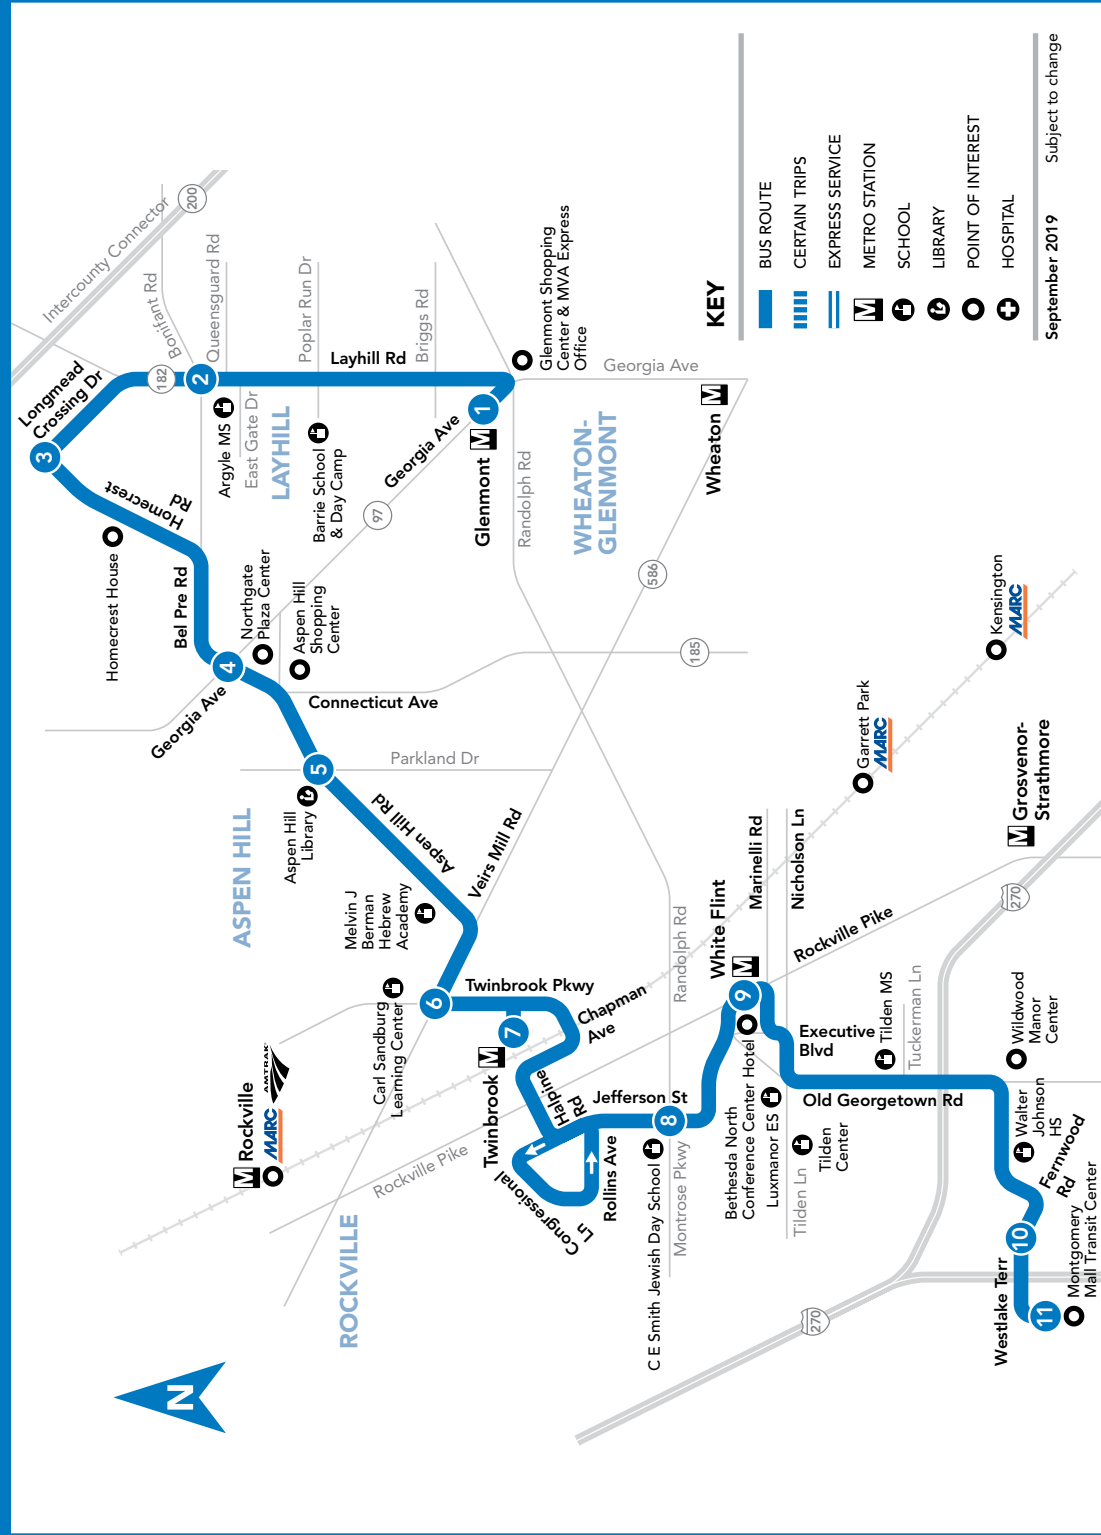

26 To Montgomery Mall Transit Center

SUNDAY

SEE TIMEPOINT LOCATION ON ROUTE MAP

1	2	3	4	5	6	7	8	9	10	11
5:12	5:16	5:20	5:28	5:31	5:37	5:41	5:50	5:54	6:01	6:03
5:42	5:47	5:51	5:59	6:02	6:08	6:13	6:23	6:28	6:36	6:38
6:12	6:17	6:21	6:29	6:32	6:38	6:43	6:53	6:58	7:06	7:08
6:42	6:47	6:51	6:59	7:02	7:08	7:13	7:23	7:28	7:36	7:38
7:12	7:17	7:21	7:29	7:32	7:38	7:43	7:53	7:58	8:06	8:08
7:42	7:47	7:51	7:59	8:02	8:08	8:13	8:23	8:28	8:36	8:38
8:12	8:17	8:21	8:29	8:32	8:38	8:43	8:53	8:58	9:06	9:08
8:42	8:47	8:51	8:59	9:02	9:08	9:13	9:23	9:28	9:36	9:38
9:12	9:17	9:21	9:29	9:32	9:38	9:43	9:53	9:58	10:06	10:08
9:42	9:47	9:51	9:59	10:02	10:08	10:13	10:23	10:28	10:36	10:38
10:12	10:18	10:23	10:31	10:34	10:40	10:45	10:56	11:01	11:09	11:11
10:42	10:48	10:53	11:01	11:04	11:10	11:15	11:26	11:31	11:39	11:41
11:12	11:18	11:23	11:31	11:34	11:40	11:45	11:56	12:01	12:09	12:11
11:42	11:48	11:53	12:01	12:04	12:10	12:15	12:26	12:31	12:39	12:41
12:12	12:18	12:23	12:31	12:34	12:40	12:45	12:56	1:01	1:09	1:11
12:42	12:48	12:53	1:01	1:04	1:10	1:15	1:26	1:31	1:39	1:41
1:12	1:19	1:24	1:32	1:36	1:42	1:47	1:58	2:03	2:11	2:13
1:42	1:49	1:54	2:02	2:06	2:12	2:17	2:28	2:33	2:41	2:43
2:12	2:19	2:24	2:32	2:36	2:42	2:47	2:58	3:03	3:11	3:13
2:42	2:49	2:54	3:02	3:06	3:12	3:17	3:28	3:33	3:41	3:43
3:12	3:19	3:24	3:32	3:36	3:42	3:47	3:58	4:03	4:11	4:13
3:42	3:49	3:54	4:02	4:06	4:12	4:17	4:28	4:33	4:41	4:43
4:12	4:19	4:24	4:32	4:36	4:42	4:47	4:58	5:03	5:11	5:13
4:42	4:49	4:54	5:02	5:06	5:12	5:17	5:28	5:33	5:41	5:43
5:12	5:19	5:24	5:32	5:36	5:42	5:47	5:58	6:03	6:11	6:13
5:42	5:48	5:53	6:01	6:04	6:10	6:14	6:24	6:29	6:37	6:39
6:12	6:18	6:23	6:31	6:34	6:40	6:44	6:54	6:59	7:07	7:09
6:42	6:48	6:53	7:01	7:04	7:10	7:14	7:24	7:29	7:37	7:39
7:12	7:18	7:23	7:31	7:34	7:40	7:44	7:54	7:59	8:07	8:09
7:42	7:47	7:51	7:59	8:02	8:07	8:11	8:20	8:25	8:32	8:34
8:12	8:17	8:21	8:29	8:32	8:37	8:41	8:50	8:55	9:02	9:04
8:42	8:47	8:51	8:59	9:02	9:07	9:11	9:20	9:25	9:32	9:34
9:12	9:17	9:21	9:29	9:32	9:37	9:41	9:50	9:55	10:02	10:04
9:42	9:47	9:51	9:59	10:02	10:07	10:11	10:20	10:25	10:32	10:34
10:27	10:32	10:36	10:44	10:47	10:52	10:56	11:05	11:10	11:17	11:19
11:17	11:22	11:26	11:34	11:37	11:42	11:46	11:55	12:00	12:07	12:09

NOTES: AM PM

SEE REVERSE FOR MONDAY – FRIDAY SERVICE

SEE REVERSE FOR SATURDAY SERVICE

Please arrive at your stop several minutes ahead of your bus' scheduled arrival. Since safe service is a priority at Ride On, buses may be delayed due to traffic or weather.

26 To Glenmont

SUNDAY

SEE TIMEPOINT LOCATION ON ROUTE MAP