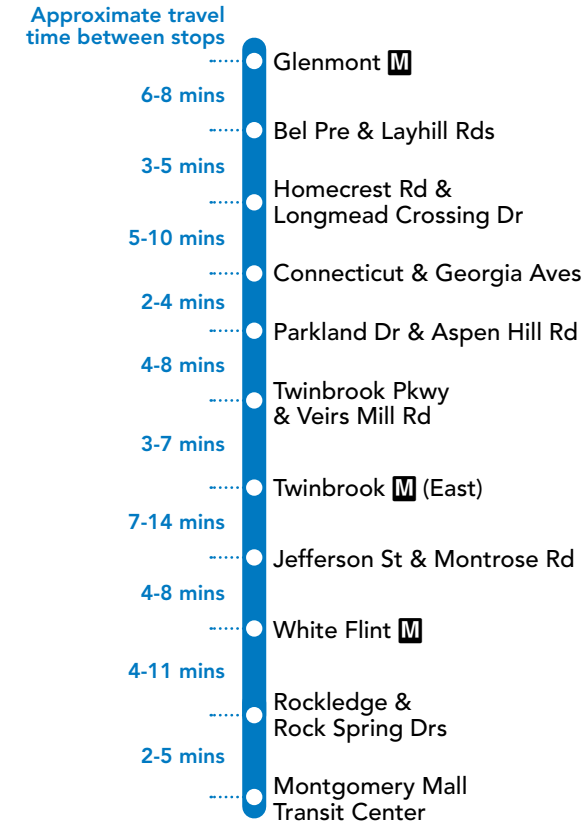

EFFECTIVE: SEPTEMBER 15, 2019

SERVICE DAYS
DAILY

Ride On
Montgomery County Transit
Telephone 311
Online at www.rideonbus.com
Real Time Info at www.rideonrealtime.com