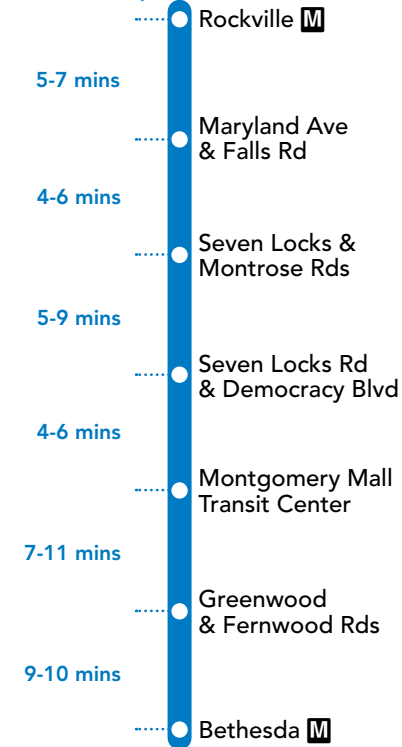

NOTES:

47 To Rockville M

SUNDAY

SEE TIMEPOINT LOCATION ON ROUTE MAP

Bethesda M	Greentree & Fernwood Rds	Montgomery Mall Transit Center	Seven Locks Rd & Democracy Blvd	Seven Locks & Montrose Rds	Maryland Ave & Falls Rd	Rockville M
7	6	5	4	3	2	1
7:15	7:21	7:28	7:35	7:40	7:47	7:50
7:45	7:51	7:58	8:05	8:10	8:17	8:20
8:15	8:21	8:28	8:35	8:40	8:47	8:50
8:45	8:51	8:58	9:05	9:10	9:17	9:20
9:15	9:23	9:31	9:38	9:44	9:51	9:54
9:45	9:53	10:01	10:08	10:14	10:21	10:24
10:15	10:23	10:31	10:38	10:44	10:51	10:54
10:45	10:53	11:01	11:08	11:14	11:21	11:24
11:15	11:23	11:31	11:38	11:44	11:51	11:54
11:45	11:53	12:01	12:08	12:14	12:21	12:24
12:15	12:23	12:31	12:38	12:44	12:51	12:54
12:45	12:53	1:01	1:08	1:14	1:21	1:24
1:15	1:23	1:31	1:38	1:44	1:51	1:54
1:45	1:53	2:01	2:10	2:16	2:23	2:26
2:15	2:23	2:31	2:40	2:46	2:53	2:56
2:45	2:53	3:01	3:10	3:16	3:23	3:26
3:15	3:23	3:31	3:40	3:46	3:53	3:56
3:45	3:53	4:01	4:10	4:16	4:23	4:26
4:15	4:23	4:31	4:40	4:46	4:53	4:56
4:45	4:53	5:01	5:10	5:16	5:23	5:26
5:15	5:23	5:31	5:40	5:46	5:53	5:56
5:45	5:53	6:01	6:10	6:16	6:23	6:26
6:15	6:23	6:31	6:39	6:45	6:52	6:55
6:45	6:53	7:01	7:09	7:15	7:22	7:25
7:15	7:23	7:31	7:39	7:45	7:52	7:55
7:45	7:53	8:01	8:09	8:15	8:22	8:25
8:15	8:23	8:31	8:39	8:45	8:52	8:55
					AM	PM

YouTube youtube.com/RideOnMCT

Thank You for Riding with Us!

Printed on recycled paper with soy-based ink

EFFECTIVE: SEPTEMBER 15, 2019

47

Approximate travel time between stops

SERVICE DAYS

DAILY