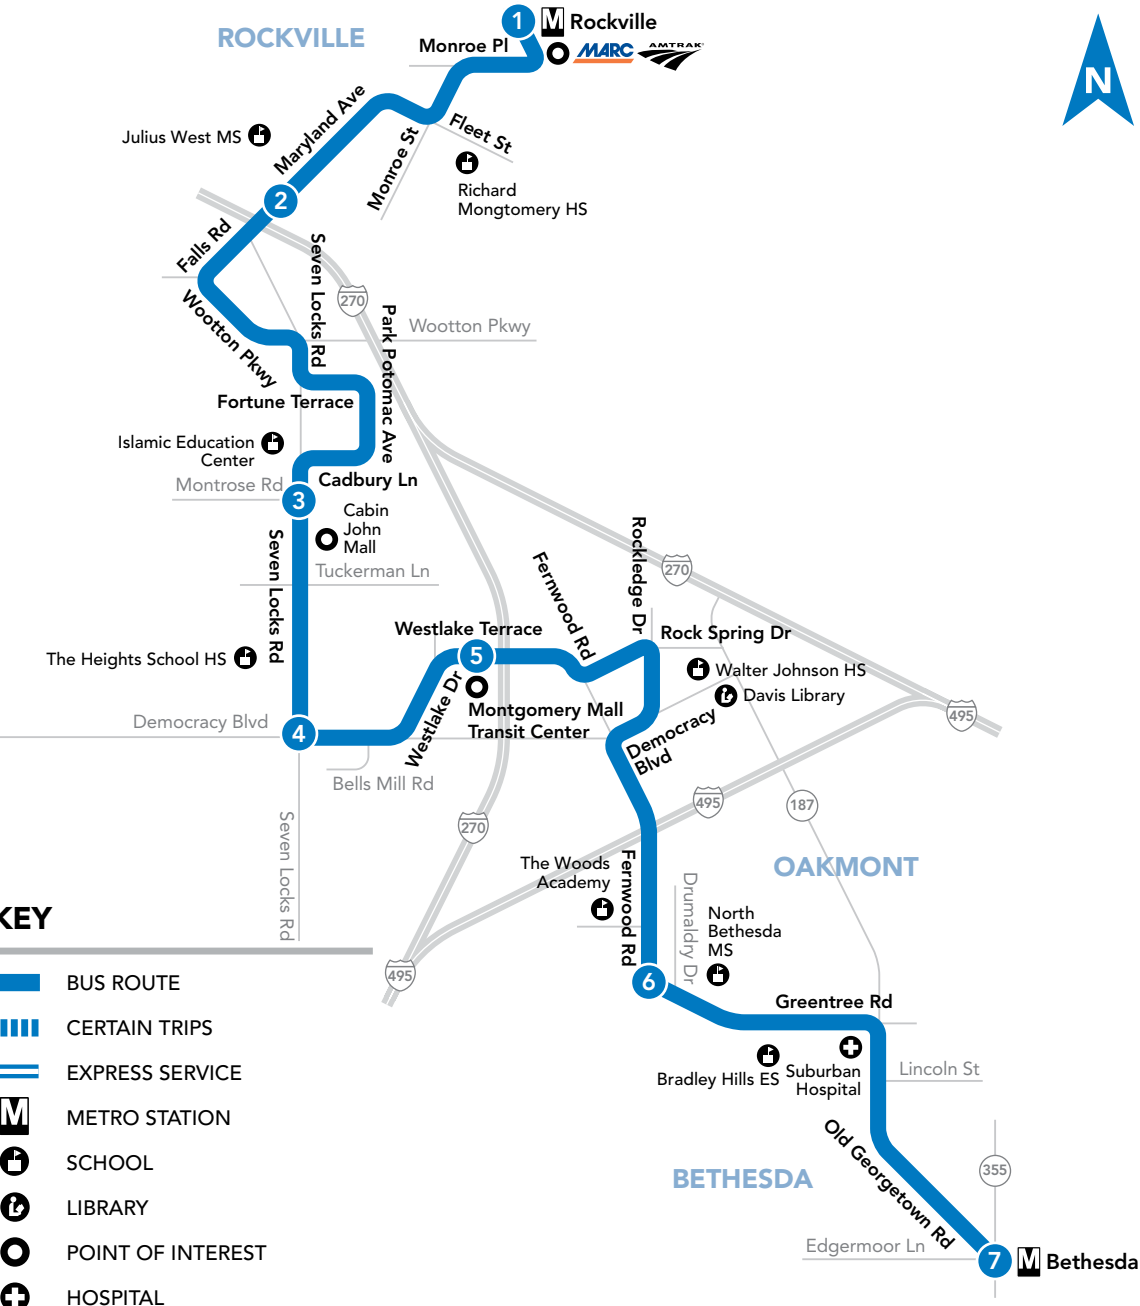

HOW TO READ A TIMETABLE

- Find the schedule for the day of the week and the direction you wish to ride.
- Find the timepoints closest to your origin and destination. The timepoints are shown on the route map and indicate the time the bus is scheduled to be at the particular location. Your nearest bus stop may be between timepoints.
- Read down the column to see the times when a trip will be at the given timepoint. Read the times across to the right to see when the trip reaches other timepoints. If no time is shown, that trip does not serve that timepoint.

KEY

- BUS ROUTE
- CERTAIN TRIPS
- EXPRESS SERVICE
- METRO STATION
- SCHOOL
- LIBRARY
- POINT OF INTEREST
- HOSPITAL

September 2019 Subject to change

47 To Bethesda M

SUNDAY

SEE TIMEPOINT LOCATION ON ROUTE MAP