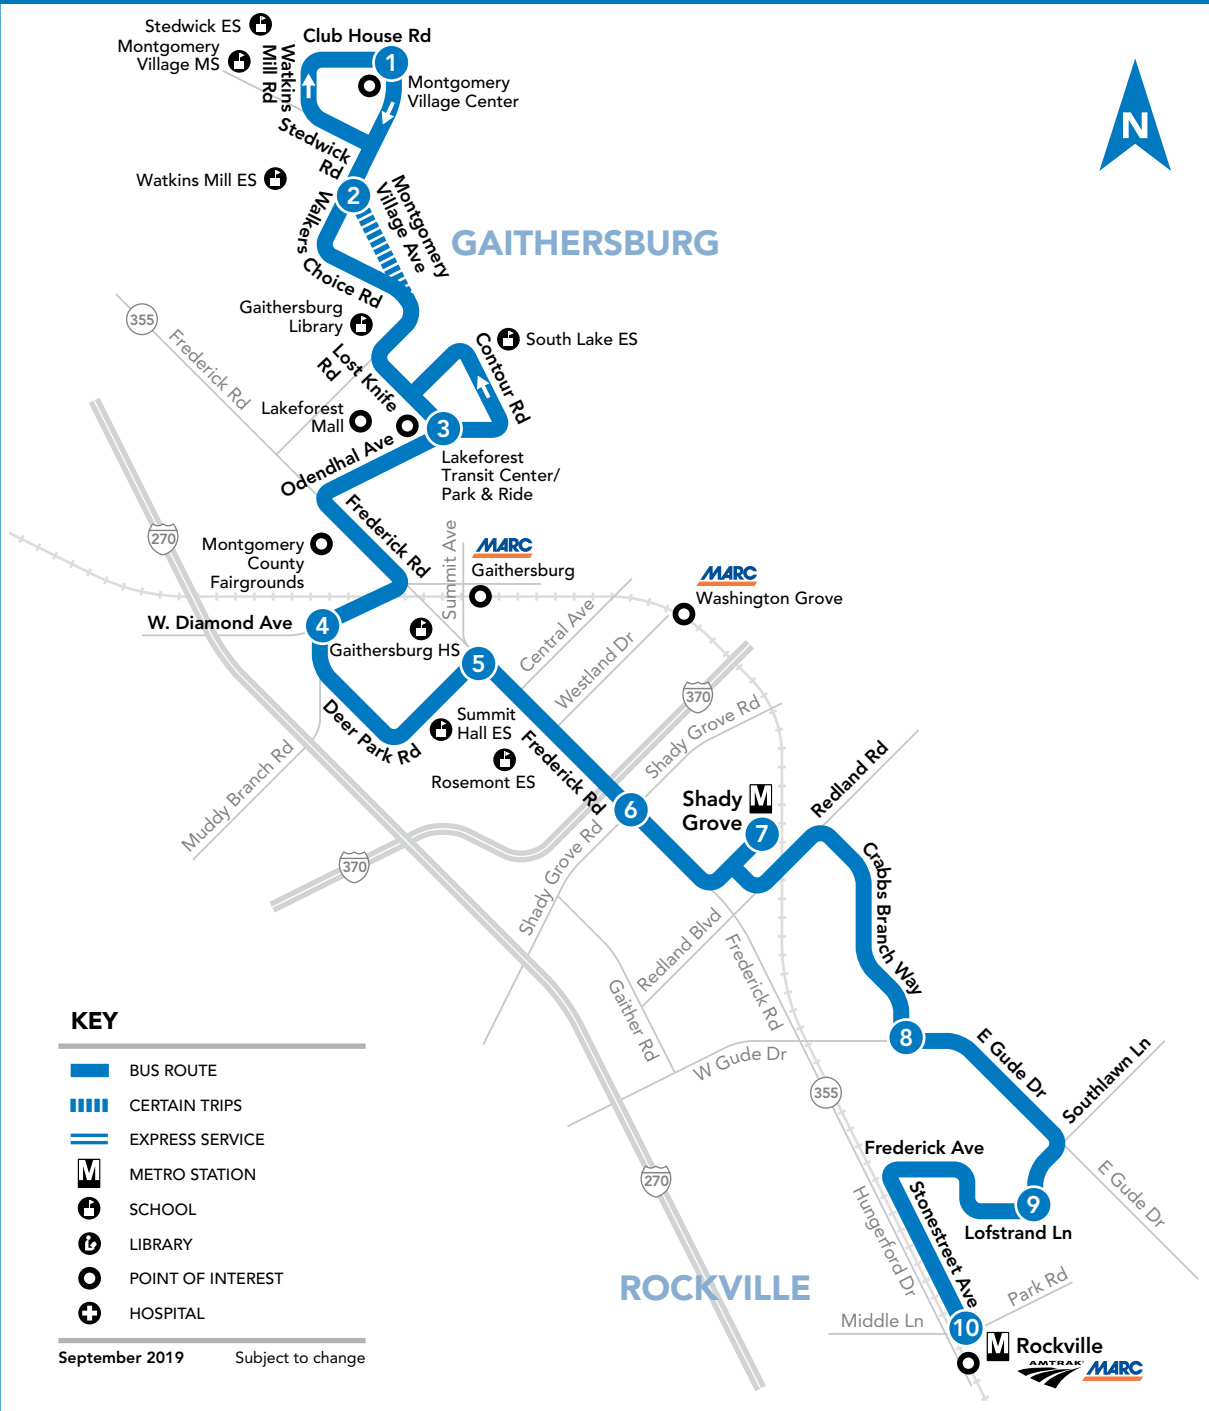

59

Montgomery Village Center – Lakeforest Transit Ctr – Muddy Branch Road – West Deer Park – Shady Grove M – Lincoln Park – Rockville M

59 To Rockville M SUNDAY
SEE TIMEPOINT LOCATION ON ROUTE MAP

1	2	3	4	5	6	7	8	9	10
5:17	5:22	5:25	5:33	5:40	5:43	5:47	5:53	5:57	6:01
6:00	6:05	6:08	6:16	6:23	6:26	6:30	6:36	6:40	6:44
6:43	6:48	6:51	6:59	7:06	7:09	7:13	7:19	7:23	7:27
7:13	7:18	7:21	7:29	7:36	7:39	7:43	7:49	7:53	7:57
7:43	7:48	7:51	7:59	8:06	8:09	8:13	8:19	8:23	8:27
8:13	8:18	8:21	8:29	8:36	8:39	8:43	8:49	8:53	8:57
8:43	8:49	8:54	9:02	9:09	9:13	9:17	9:24	9:29	9:34
9:13	9:19	9:24	9:32	9:39	9:43	9:47	9:54	9:59	10:04
9:43	9:49	9:54	10:02	10:09	10:13	10:17	10:24	10:29	10:34
10:13	10:19	10:24	10:32	10:39	10:43	10:47	10:54	10:59	11:04
10:43	10:49	10:54	11:02	11:09	11:13	11:17	11:24	11:29	11:34
11:13	11:19	11:24	11:32	11:39	11:43	11:47	11:54	11:59	12:04
11:43	11:49	11:54	12:03	12:10	12:14	12:19	12:27	12:32	12:37
12:13	12:19	12:24	12:33	12:40	12:44	12:49	1:02	1:07	1:12
12:43	12:49	12:54	1:03	1:10	1:14	1:19	1:27	1:32	1:37
1:13	1:19	1:24	1:33	1:40	1:44	1:49	1:57	2:02	2:07
1:43	1:49	1:54	2:03	2:10	2:14	2:19	2:27	2:32	2:37
2:13	2:19	2:24	2:33	2:40	2:44	2:49	2:57	3:02	3:07
2:43	2:49	2:54	3:03	3:10	3:14	3:19	3:27	3:32	3:37
3:13	3:19	3:24	3:33	3:40	3:44	3:49	3:57	4:02	4:07
3:43	3:49	3:54	4:03	4:10	4:14	4:19	4:27	4:32	4:37
4:13	4:19	4:24	4:33	4:40	4:44	4:49	4:57	5:02	5:07
4:43	4:49	4:54	5:03	5:10	5:14	5:19	5:27	5:32	5:37
5:13	5:19	5:24	5:32	5:38	5:41	5:45	5:52	5:56	6:01
5:43	5:49	5:54	6:02	6:08	6:11	6:15	6:22	6:26	6:31
6:13	6:19	6:24	6:32	6:38	6:41	6:45	6:52	6:56	7:01
6:43	6:49	6:54	7:02	7:08	7:11	7:15	7:22	7:26	7:31
7:13	7:19	7:24	7:32	7:38	7:41	7:45	7:52	7:56	8:01
7:43	7:49	7:54	8:02	8:08	8:11	8:15	8:22	8:26	8:31
8:13	8:18	8:22	8:29	8:35	8:38	8:41	8:47	8:51	8:56
8:43	8:48	8:52	8:59	9:05	9:08	9:11	9:17	9:21	9:26
9:13	9:18	9:22	9:29	9:35	9:38	9:41	9:47	9:51	9:56
9:43	9:48	9:52	9:59	10:05	10:08	10:11	10:17	10:21	10:26
10:13	10:18	10:22	10:29	10:35	10:38	10:41	10:47	10:51	10:56
10:43	10:48	10:52	10:59	11:05	11:08	11:11	11:17	11:21	11:26
11:13	11:18	11:22	11:29	11:35	11:38	11:41	11:47	11:51	11:56
11:50	11:55	11:59	12:06	12:12	12:15	12:18	12:24	12:28	12:33

NOTES: AM PM