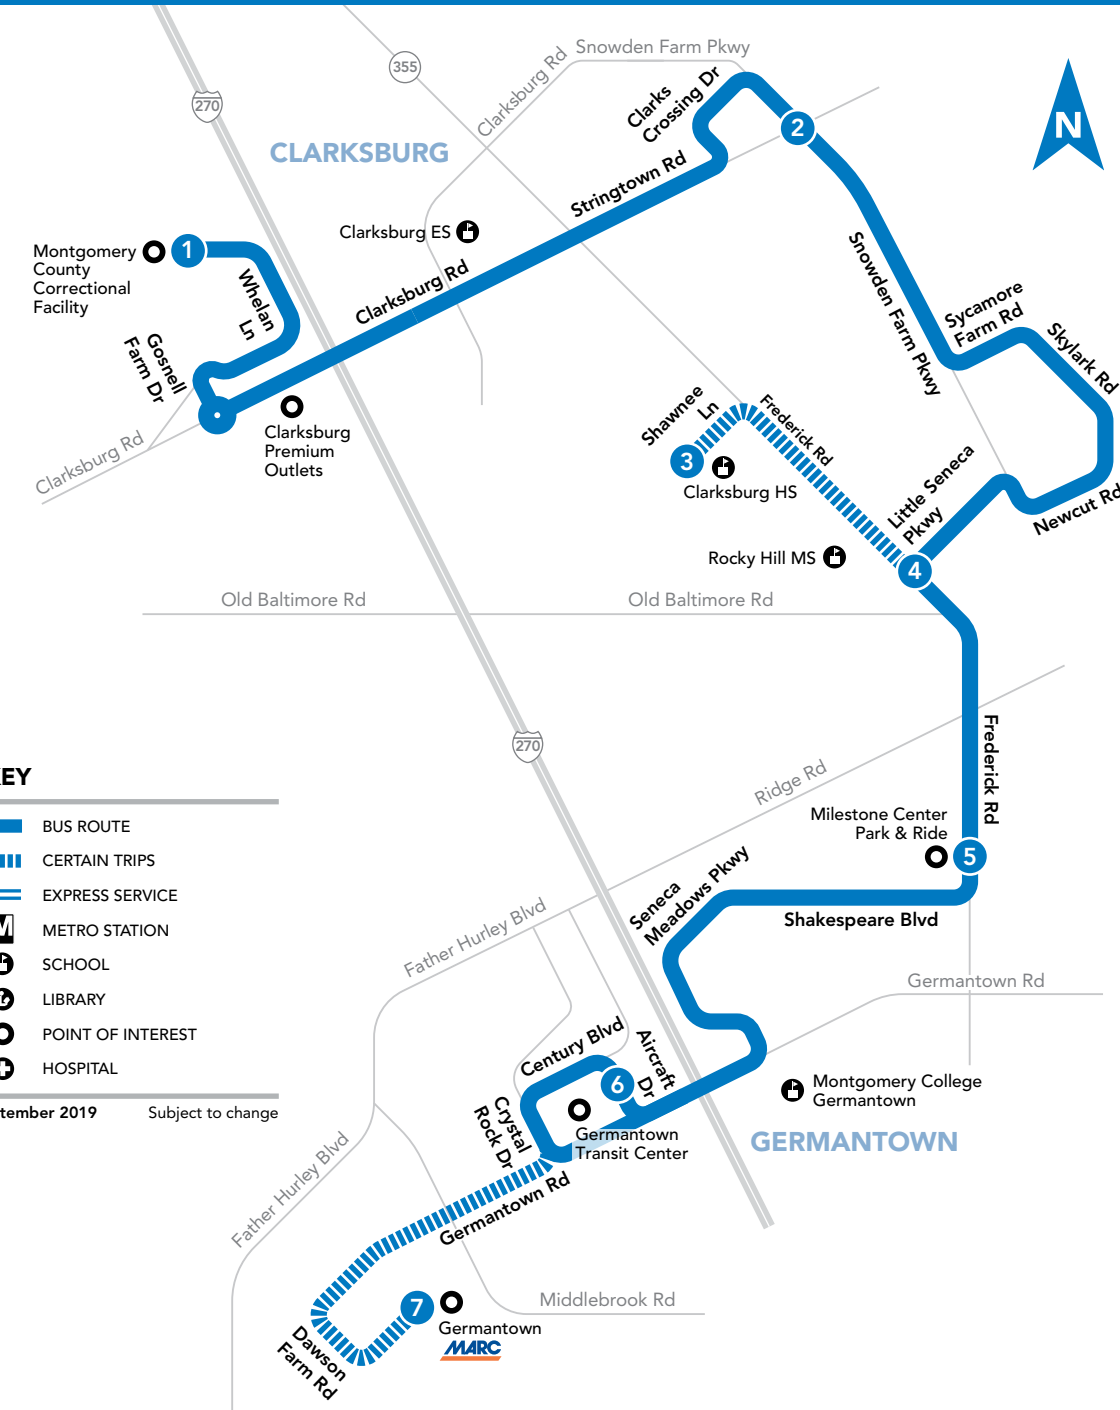

HOW TO READ A TIMETABLE

- Find the schedule for the day of the week and the direction you wish to ride.
- Find the timepoints closest to your origin and destination. The timepoints are shown on the route map and indicate the time the bus is scheduled to be at the particular location. Your nearest bus stop may be between timepoints.
- Read down the column to see the times when a trip will be at the given timepoint. Read the times across to the right to see when the trip reaches other timepoints. If no time is shown, that trip does not serve that timepoint.

75 To Germantown Transit Center (GTC)

SUNDAY

SEE TIMEPOINT LOCATION ON ROUTE MAP

1	2	4	5	6
7:47	7:55	8:03	8:07	8:11
8:20	8:29	8:39	8:44	8:49
8:50	8:59	9:09	9:14	9:19
9:20	9:29	9:39	9:44	9:49
9:50	9:59	10:09	10:14	10:19
10:20	10:29	10:39	10:44	10:49
10:50	10:59	11:09	11:14	11:19
11:20	11:29	11:39	11:44	11:49
11:50	11:59	12:09	12:14	12:19
12:20	12:29	12:39	12:44	12:49
12:50	12:59	1:09	1:14	1:19
1:20	1:29	1:39	1:44	1:49
1:50	1:59	2:09	2:14	2:19
2:20	2:30	2:40	2:46	2:52
2:50	3:00	3:10	3:16	3:22
3:20	3:30	3:40	3:46	3:52
3:50	4:00	4:10	4:16	4:22
4:20	4:30	4:40	4:46	4:52
4:50	5:00	5:10	5:16	5:22
5:20	5:29	5:38	5:43	5:49
5:50	5:59	6:08	6:13	6:19
6:20	6:29	6:38	6:43	6:49
6:50	6:59	7:08	7:13	7:19
7:20	7:29	7:38	7:43	7:49
7:50	7:59	8:08	8:13	8:19
8:20	8:29	8:38	8:43	8:49
8:50	8:59	9:08	9:13	9:19