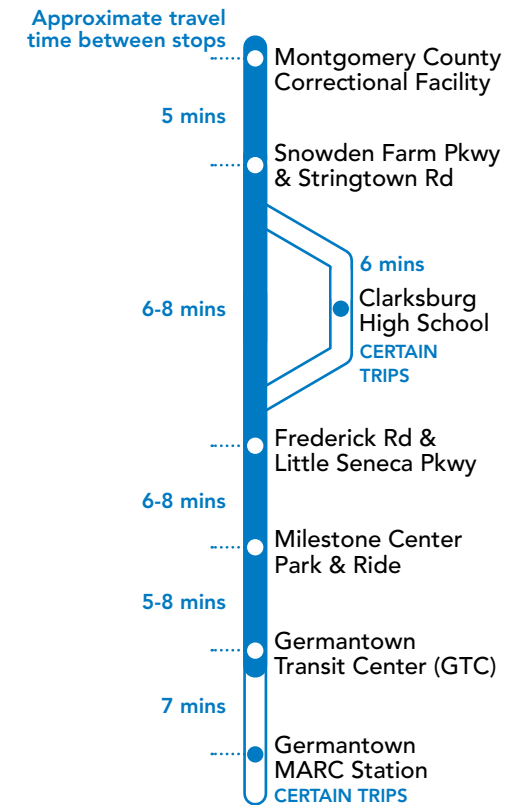

75 To Germantown Transit Center (GTC)

SUNDAY

SEE TIMEPOINT LOCATION ON ROUTE MAP

1	2	4	5	6
7:47	7:55	8:03	8:07	8:11
8:20	8:29	8:39	8:44	8:49
8:50	8:59	9:09	9:14	9:19
9:20	9:29	9:39	9:44	9:49
9:50	9:59	10:09	10:14	10:19
10:20	10:29	10:39	10:44	10:49
10:50	10:59	11:09	11:14	11:19
11:20	11:29	11:39	11:44	11:49
11:50	11:59	12:09	12:14	12:19
12:20	12:29	12:39	12:44	12:49
12:50	12:59	1:09	1:14	1:19
1:20	1:29	1:39	1:44	1:49
1:50	1:59	2:09	2:14	2:19
2:20	2:30	2:40	2:46	2:52
2:50	3:00	3:10	3:16	3:22
3:20	3:30	3:40	3:46	3:52
3:50	4:00	4:10	4:16	4:22
4:20	4:30	4:40	4:46	4:52
4:50	5:00	5:10	5:16	5:22
5:20	5:29	5:38	5:43	5:49
5:50	5:59	6:08	6:13	6:19
6:20	6:29	6:38	6:43	6:49
6:50	6:59	7:08	7:13	7:19
7:20	7:29	7:38	7:43	7:49
7:50	7:59	8:08	8:13	8:19
8:20	8:29	8:38	8:43	8:49
8:50	8:59	9:08	9:13	9:19

YouTube youtube.com/RideOnMCT

Thank You for Riding with Us!

Printed on recycled paper with soy-based ink

EFFECTIVE: SEPTEMBER 15, 2019

75

SERVICE DAYS

DAILY

Telephone 311