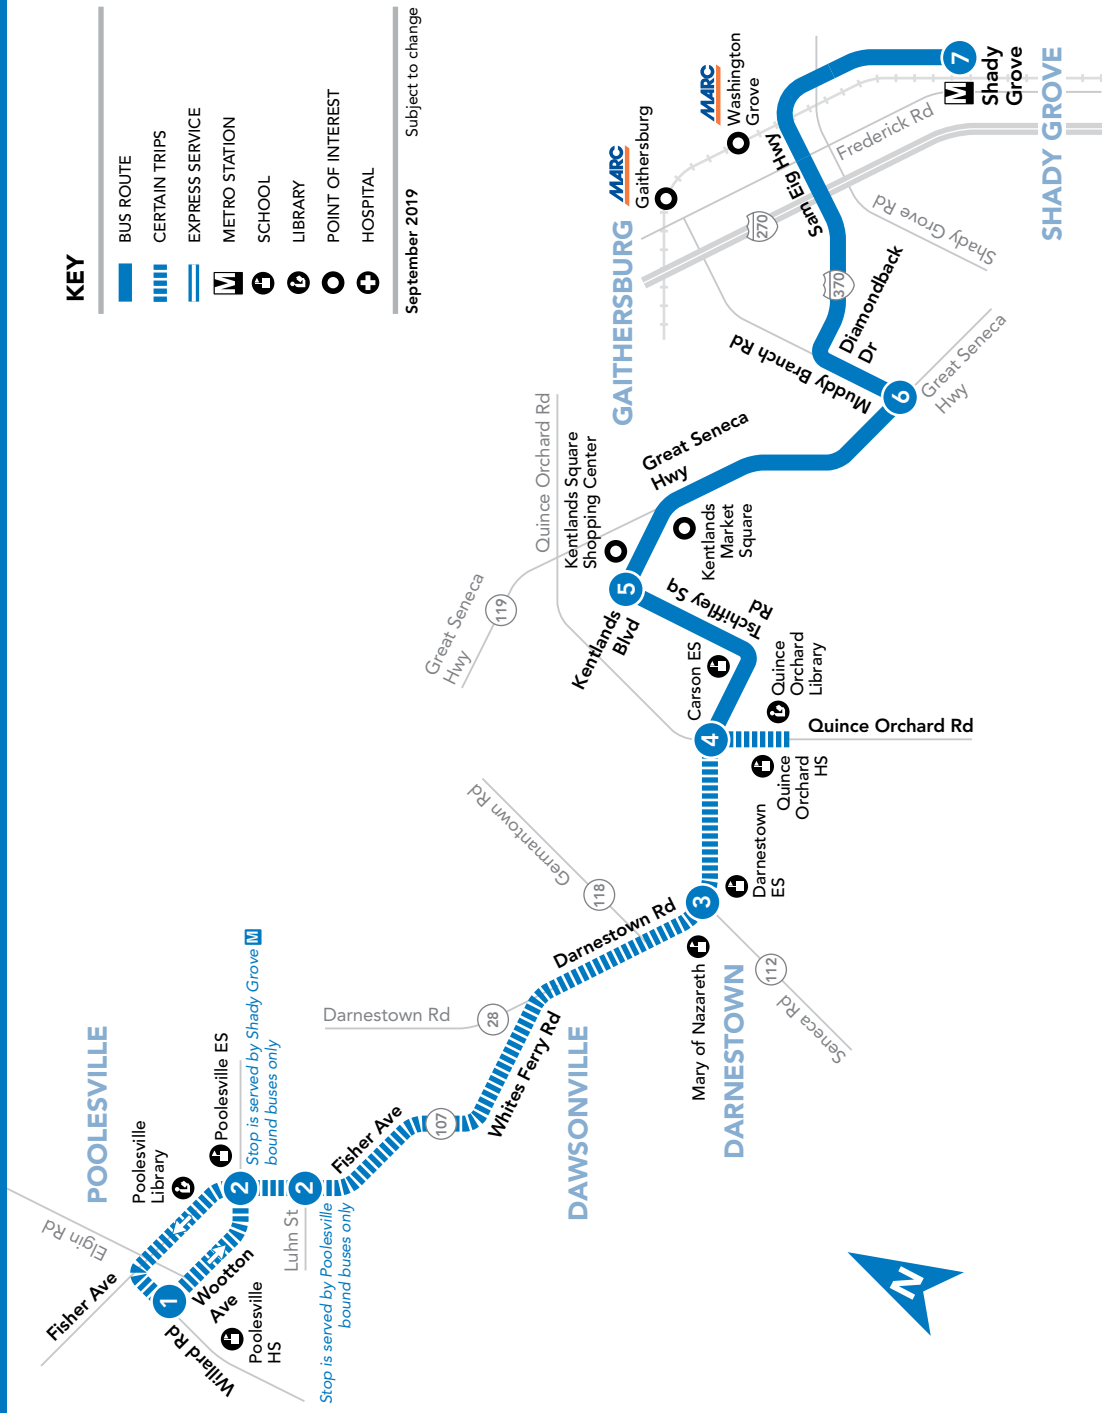

76 To Shady Grove

MONDAY THROUGH FRIDAY

SEE TIMEPOINT LOCATION ON ROUTE MAP

Willard Rd & Wootton Ave	Wootton Ave & Fisher Ave	Seneca & Darnestown Rds	Quince Orchard & Darnestown Rds	Kentlands Blvd & Tschiffely Square Rd	Great Seneca Hwy & Muddy Branch Rd	Shady Grove 
1	2	3	4	5	6	7
5:11	5:14	5:26	•5:01 5:31	5:06 5:36	5:11 5:41	5:19 5:49
5:56	5:59	6:11	•5:56 6:36	6:01 6:42	6:06 6:50	6:14 6:59
6:28	6:31	6:47	•6:28 7:06	6:52 7:12	7:06 7:20	7:15 7:29
6:58	7:01	7:17	•7:06 7:36	7:12 7:42	7:20 7:50	7:29 7:59
7:33	7:36	7:52	•7:36 8:16	7:42 8:21	7:50 8:11	7:59 8:20
8:20	8:23	8:38	•8:16 8:44	8:21 8:49	8:27 8:55	8:35 9:03
			•9:11 9:41	9:16 9:46	9:22 9:52	9:30 10:00
			•10:11 10:41	10:16 10:46	10:22 10:52	10:30 11:00
			•11:11 11:41	11:16 11:46	11:22 11:52	11:30 12:00
			•12:11 12:41	12:16 12:46	12:22 12:52	12:30 1:00
			•1:11 1:41	1:16 1:46	1:22 1:52	1:30 2:00
			•2:11 2:41	2:17 2:47	2:24 2:54	2:33 3:03
			•3:04 3:29	3:10 3:35	3:17 3:42	3:27 3:52
3:35	3:38	3:50	•3:29 4:19	3:35 4:25	3:42 4:32	3:52 4:42
4:23	4:26	4:38	•4:19 5:09	4:25 5:14	4:32 5:21	4:42 5:30
5:13	5:16	5:28	•5:09 5:34	5:14 5:39	5:21 5:46	5:30 5:55
5:43	5:46	5:58	•5:34 6:04	5:39 6:09	5:46 6:16	5:55 6:25
6:13	6:16	6:28	•6:04 6:34	6:09 6:39	6:16 6:46	6:25 6:55
6:43	6:46	6:58	•6:34 7:04	6:39 7:09	6:46 7:16	6:55 7:25
7:23	7:26	7:38	•7:04 7:44	7:09 7:49	7:16 7:56	7:25 8:05

HOW TO READ A TIMETABLE

- Find the schedule for the day of the week and the direction you wish to ride.
- Find the timepoints closest to your origin and destination. The timepoints are shown on the route map and indicate the time the bus is scheduled to be at the particular location. Your nearest bus stop may be between timepoints.
- Read down the column to see the times when a trip will be at the given timepoint. Read the times across to the right to see when the trip reaches other timepoints. If no time is shown, that trip does not serve that timepoint.