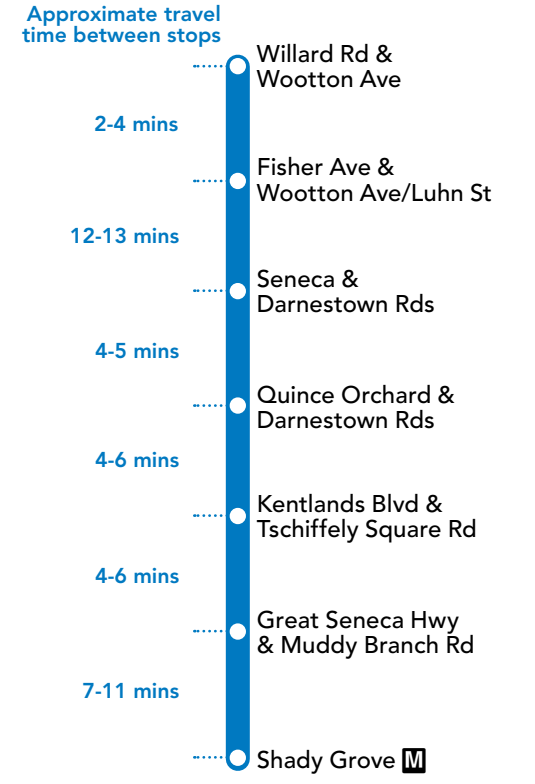

SERVICE DAYS

MONDAY - SATURDAY

Telephone 311
Online at www.rideonbus.com
Real Time Info at www.rideonrealtime.com