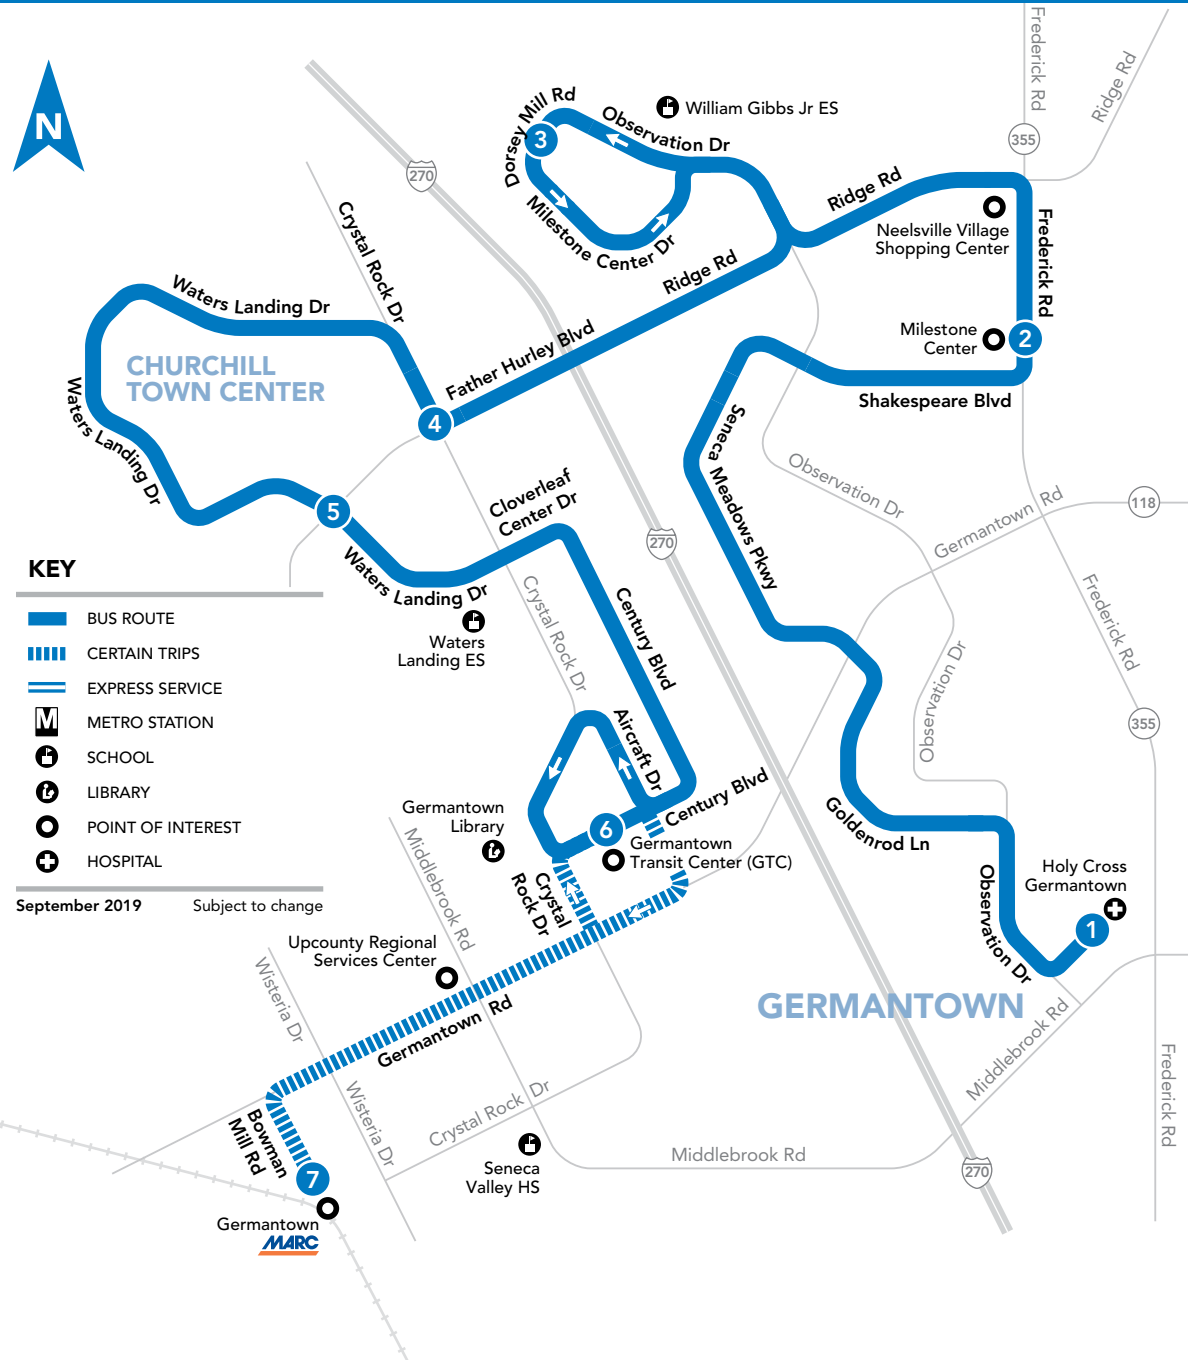

83

Holy Cross Germantown – Milestone P&R
Dorsey Mill Rd – Germantown Transit Center (GTC)
MARC Station (Mon-Fri only)