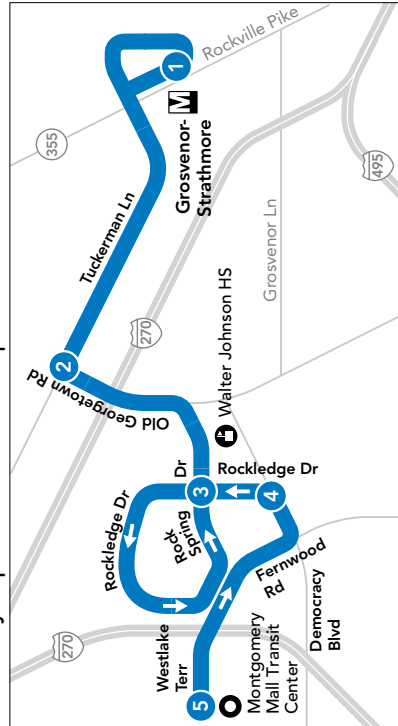

NON-RUSH

Route 96 - Montgomery Mall to Grosvenor Metro Station
Weekday trips 9:32 am to 3:32 pm

WELCOME TO RIDE ON

RIDE ON is a community bus service operated by the Montgomery County Department of Transportation. **RIDE ON** operates over 75 routes that serve all 13 Montgomery County Metrorail stations and 7 MARC stations. For detailed information, or to have timetables mailed, call **311**. Outside Montgomery County **240-777-0311**

Visit our web site at: www.rideonbus.com
Real Time information is available at: www.rideonrealtime.com

Regular Mailing Address:
Montgomery County DOT
Division of Transit Services
101 Monroe Street, 5th
Floor Rockville, MD 20850

For more information, or to request this document in an alternate format or translated into another language, please call 311, or outside Montgomery County 240-777-0311.

Para más información o para pedir este documento en un formato diferente o traducido a otro idioma, por favor, llame al 311 o de fuera del Condado de Montgomery al 240-777-0311.

如需更多信息、需要以其它格式提供本文檔或需要將本文檔翻譯成其它語言，請撥打311。如果您不在蒙哥馬利郡，請撥打240-777-0311。

자세한 정보를 원하시거나 본 문서를 다른 형식 또는 다른 언어로의 번역으로 원하실 경우, 전화번호 311, 또는 몽고메리 카운티 이외의 지역에서는 240-777-0311로 연락하시기 바랍니다.

ለተጨማሪ መረጃ፣ ወይም ደህንነት ጽሑፍን በተለያዩ መልኩ ለመጠየቅ ወይም ወዲህ ቋንቋ ለማስተርጎም፣ አባዘዎትን በ 311 ወይም ከሞንትጎመሪ ካውንቲ ውጪ 240-777-0311 ይደውሉ።

Pour plus d'informations ou pour recevoir un exemplaire de ce document sous un format différent ou traduit dans une autre langue, veuillez composer le 311 ou le 240-777-0311, à l'extérieur du comté de Montgomery.

Để tìm hiểu thêm, hoặc để yêu cầu cung cấp tài liệu này theo định dạng khác hay chuyển ngữ sang ngôn ngữ khác, vui lòng gọi 311 hoặc số 240-777-0311 nếu gọi từ bên ngoài Quận Montgomery.

HOLIDAY SCHEDULE

- Weekday Schedule operates on Columbus Day
- Saturday Schedule operates on Independence Day
- Sunday Schedule operates on New Year's Day, Memorial Day, Labor Day, Thanksgiving Day, Christmas Day
- Special Schedule operates on MLK, Jr. Day, Presidents' Day, Veterans Day

- Like us on Facebook facebook.com/RideOnMCT
- Follow us on Twitter twitter.com/RideOnMCT
- Subscribe to email alerts at www.montgomerycountymd.gov/govdelivery
- Subscribe to text alerts by texting MONTGOMERY RIDEON to 468311
- YouTube youtube.com/RideOnMCT

Thank You for Riding with Us!

Printed on recycled paper with soy-based ink