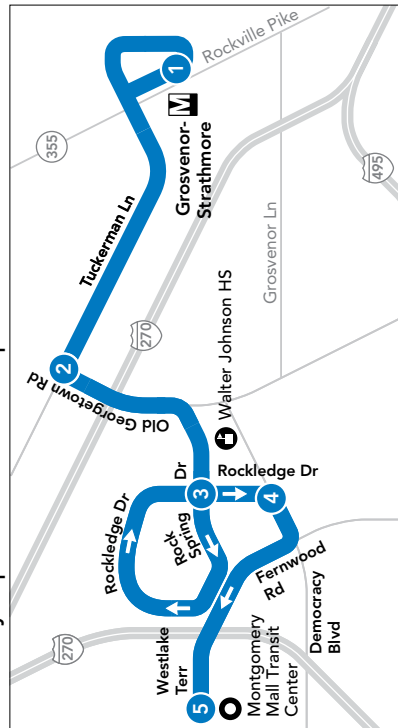

NOTES: AM PM

NON-RUSH

96 To Montgomery Mall Transit Center

MONDAY THROUGH FRIDAY

SEE TIMEPOINT LOCATION ON ROUTE MAP

Grosvenor  Tuckerman Ln & Old Georgetown Rd
 Rock Spring Dr & Rockledge Dr
 Rockledge Dr & Democracy Blvd
 Montgomery Mall Transit Center

NOTES: AM PM

NON-RUSH

96 To Grosvenor

MONDAY THROUGH FRIDAY

SEE TIMEPOINT LOCATION ON ROUTE MAP

Montgomery Mall Transit Center
 Rockledge Dr & Democracy Blvd
 Rockledge & Rock Spring Drs
 Tuckerman Ln & Old Georgetown Rd
 Grosvenor 

METROACCESS

Alternative paratransit service to this Ride On route for people with certified disabilities is available. Call MetroAccess at **301-562-5360**.

AM and PM

Route 96 - Grosvenor Metro Station to Rock Spring Park
Weekday trips 5:50 am to 8:40 am and 3:51 pm to 8:30 pm

KEY

- BUS ROUTE
- CERTAIN TRIPS
- EXPRESS SERVICE
- METRO STATION
- SCHOOL
- LIBRARY
- POINT OF INTEREST
- HOSPITAL

September 2019 Subject to change

NON-RUSH

Route 96 - Grosvenor Metro Station to Montgomery Mall
Weekday trips 9:00 am to 3:23 pm