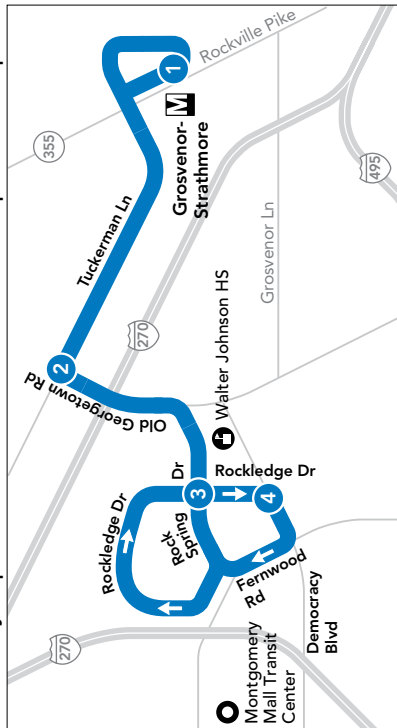

NOTES: AM PM

NON-RUSH

96 To Montgomery Mall Transit Center

MONDAY THROUGH FRIDAY

SEE TIMEPOINT LOCATION ON ROUTE MAP

Grosvenor  Tuckerman Ln & Old Georgetown Rd
 Rock Spring Dr & Rockledge Dr
 Rockledge Dr & Democracy Blvd
 Montgomery Mall Transit Center

NOTES: AM PM

NON-RUSH

96 To Grosvenor

MONDAY THROUGH FRIDAY

SEE TIMEPOINT LOCATION ON ROUTE MAP

Montgomery Mall Transit Center
 Rockledge Dr & Democracy Blvd
 Rockledge & Rock Spring Drs
 Tuckerman Ln & Old Georgetown Rd
 Grosvenor 

METROACCESS

Alternative paratransit service to this Ride On route for people with certified disabilities is available. Call MetroAccess at **301-562-5360**.

AM and PM

Route 96 - Grosvenor Metro Station to Rock Spring Park
Weekday trips 5:50 am to 8:40 am and 3:51 pm to 8:30 pm

KEY

- BUS ROUTE
- CERTAIN TRIPS
- EXPRESS SERVICE
- METRO STATION
- SCHOOL
- LIBRARY
- POINT OF INTEREST
- HOSPITAL

September 2019 Subject to change

NON-RUSH

Route 96 - Grosvenor Metro Station to Montgomery Mall
Weekday trips 9:00 am to 3:23 pm