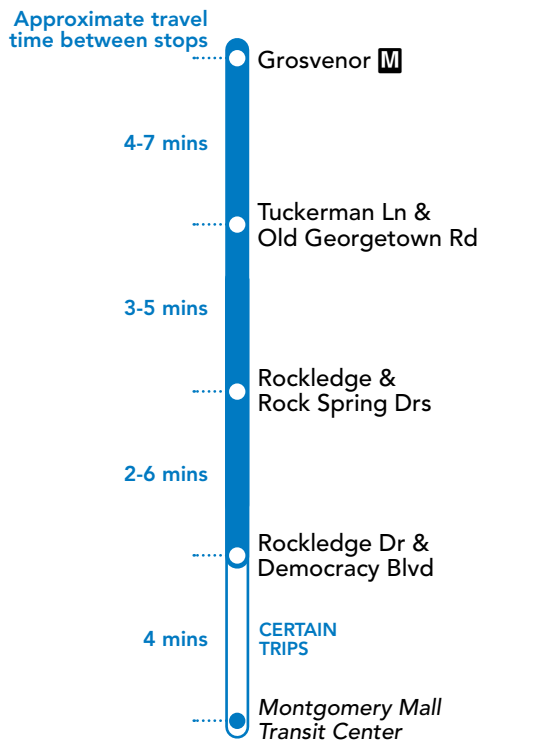

SERVICE DAYS

MONDAY - FRIDAY

Telephone 311
Online at www.rideonbus.com
Real Time Info at www.rideonrealtime.com