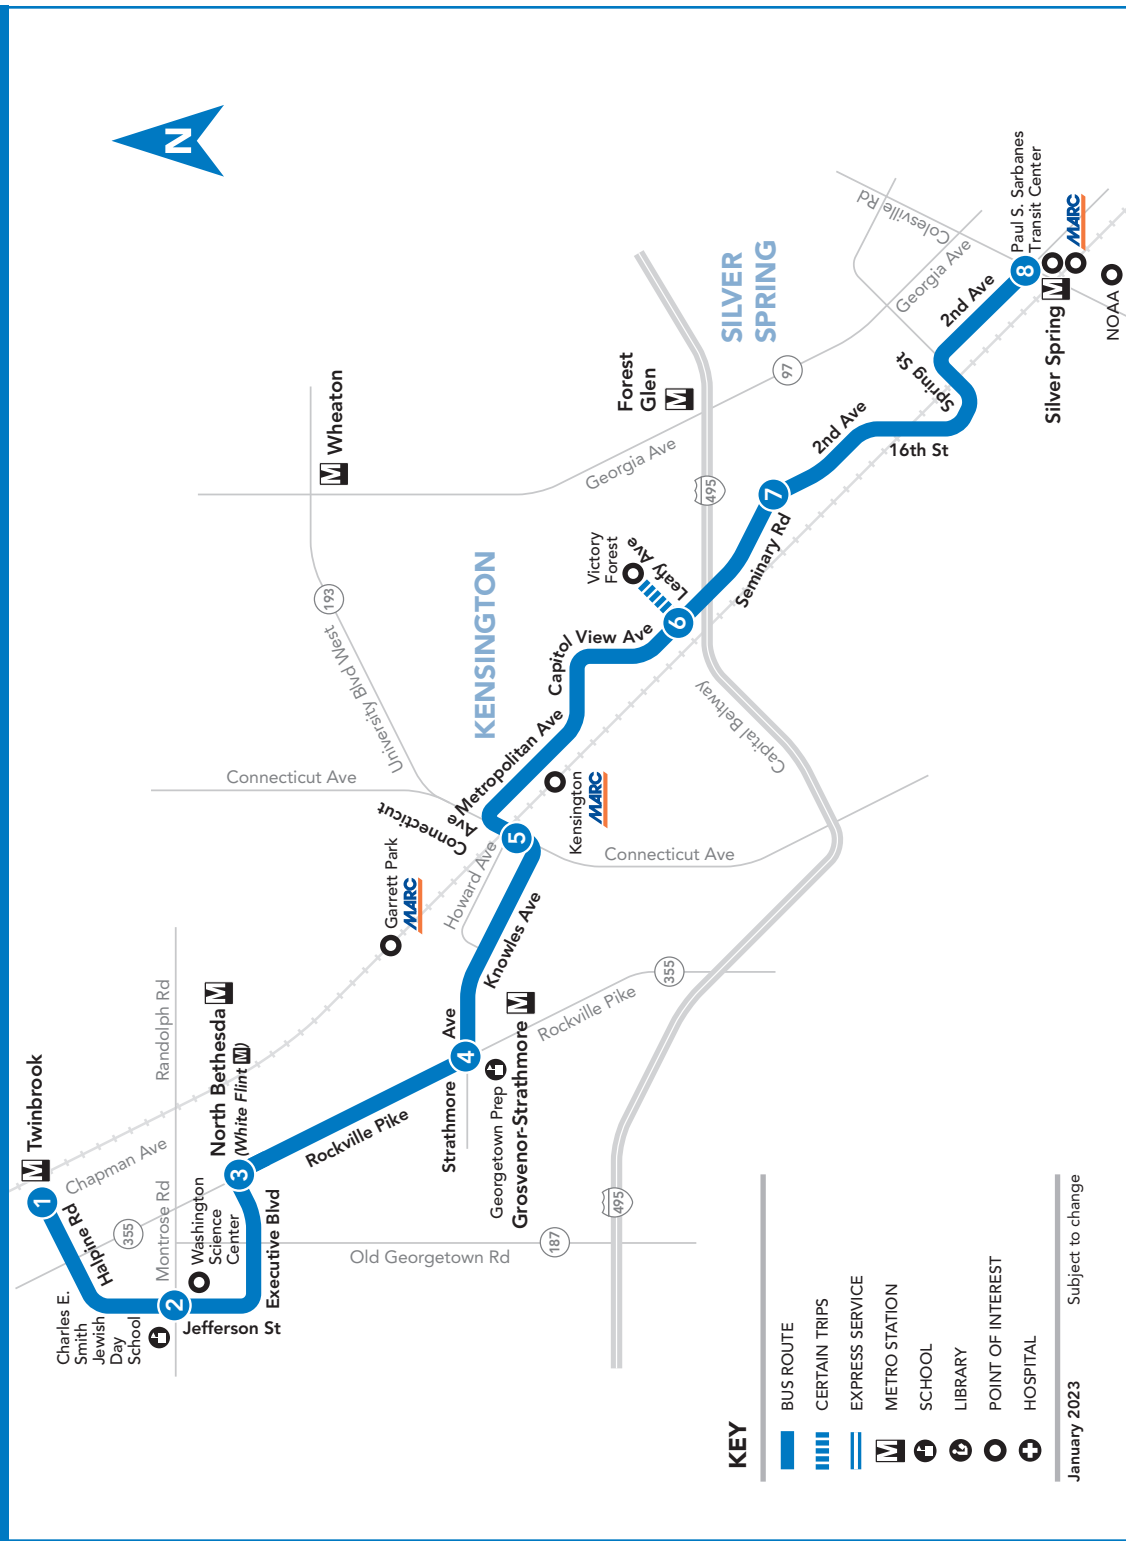

5

Twinbrook M – North Bethesda (White Flint) M – Grosvenor-Strathmore M – Garrett Park – Kensington – Paul S. Sarbanes TC (Silver Spring M)

Ride On
Montgomery County Transit

5 To Paul S. Sarbanes Transit Center (Silver Spring M)