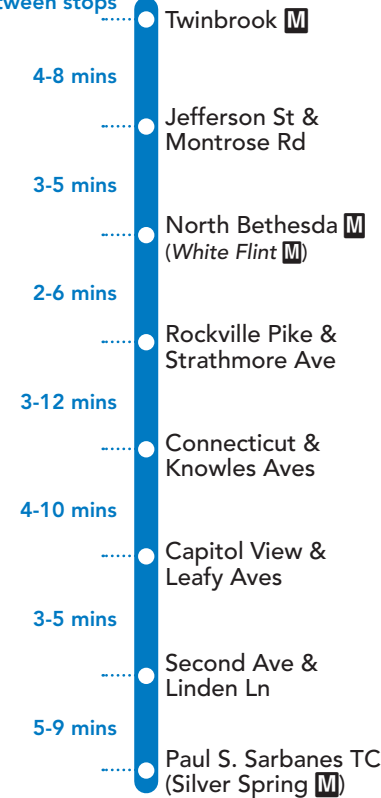

HOLIDAY SCHEDULE

Weekday Schedule operates on Indigenous Peoples' Day
Saturday Schedule operates on Independence Day
Sunday Schedule operates on New Year's Day, Memorial Day, Labor Day, Thanksgiving Day, Christmas Day
Special Schedule operates on MLK, Jr. Day, Presidents' Day, Juneteenth, Veterans Day

- Like us on Facebook facebook.com/RideOnMCT
- Follow us on Twitter twitter.com/RideOnMCT
- Subscribe to email alerts at www.montgomerycountymd.gov/govdelivery
- Subscribe to text alerts by texting MONTGOMERY RIDEON to 468311
- YouTube youtube.com/RideOnMCT
- Instagram instagram.com/RideOnMCT

Thank You for Riding with Us!

Printed on recycled paper with soy-based ink

EFFECTIVE: JANUARY 29, 2023

5

Approximate travel time between stops