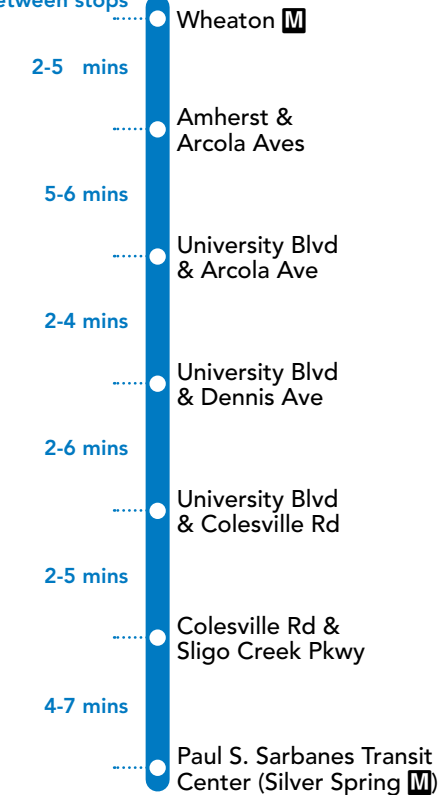

YouTube youtube.com/RideOnMCT
Instagram instagram.com/RideOnMCT

Thank You for Riding with Us!

Printed on recycled paper with soy-based ink

Approximate travel time between stops

SERVICE DAYS

DAILY

Telephone 311