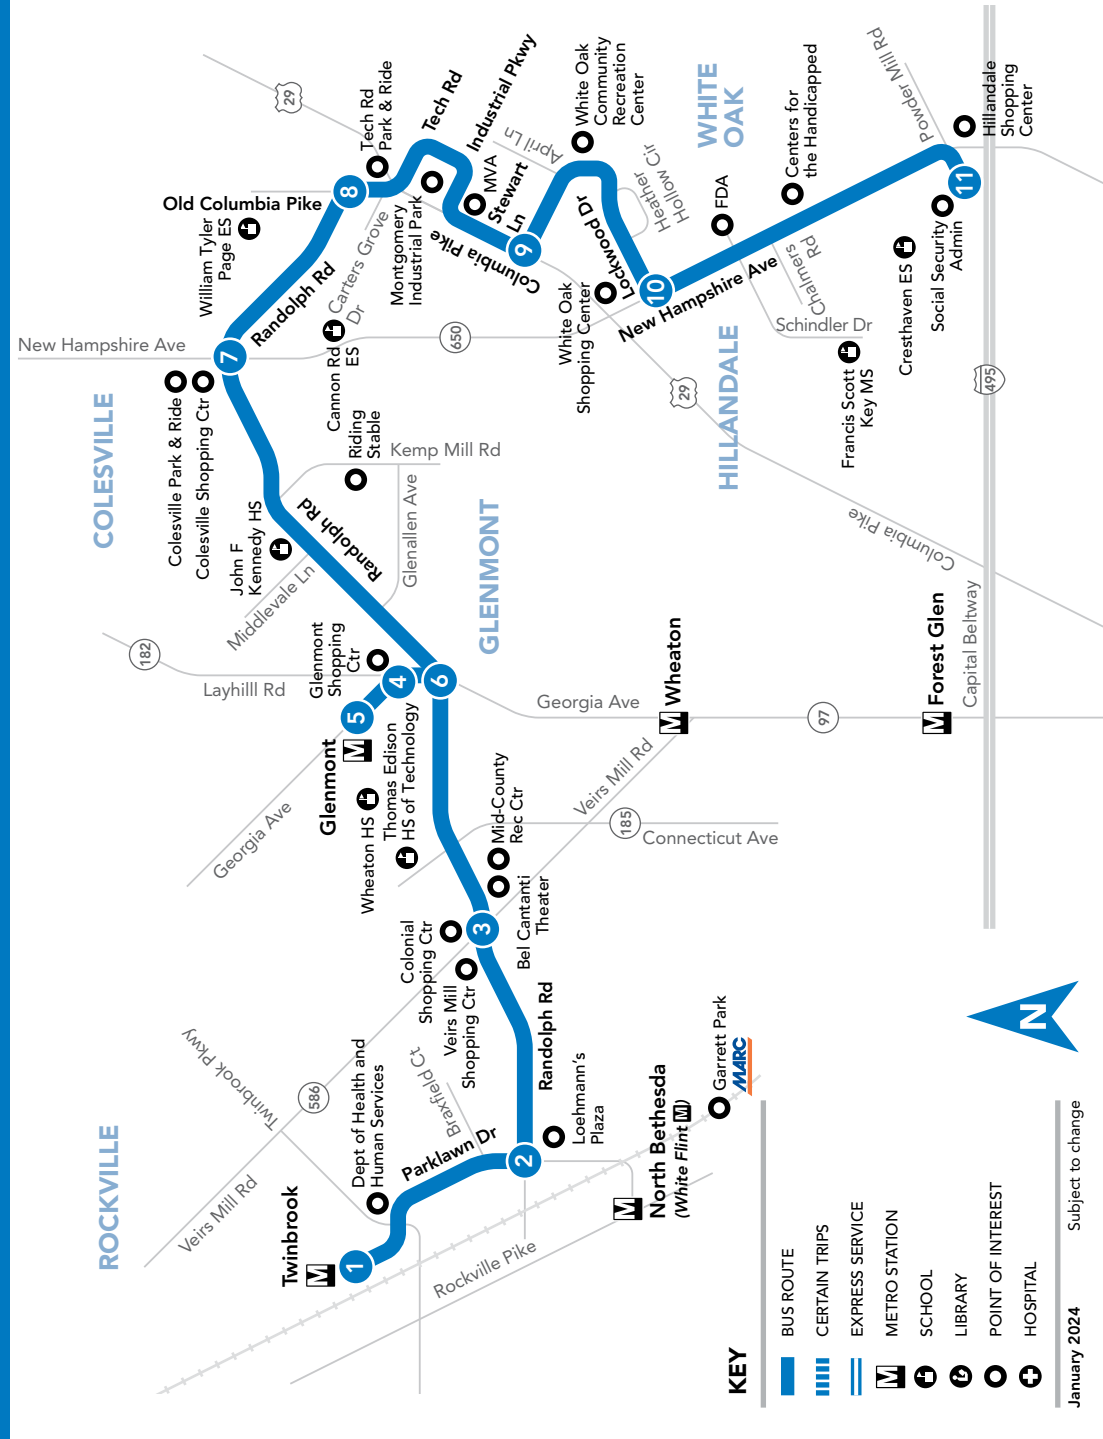

HOW TO RIDE A BUS

Check schedule for timepoint nearest your location. Wait at the blue and white **RIDE ON** bus stop sign. Arrive several minutes before scheduled time. Have exact fare ready (drivers do not make change).

- Not all stops are listed on a public timetable.
- If you are unfamiliar with your stop, sit or stand behind the line near the front of the bus and ask the bus driver to notify you when your stop is approaching.
- Ask the bus driver if you are not sure if the bus goes to your stop.
- If you have internet access (at home or somewhere else, such as a public library), it may be easier for you to use an online trip planner rather than a paper timetable.
- Be mindful of changes in the schedule, for holidays or bad weather.
- Please observe the following rules for all patrons: No eating, drinking, or smoking.
- Electronic devices may be played with earphones set at *low level*.

HOW TO READ A TIMETABLE

- Find the schedule for the day of the week and the direction you wish to ride.
- Find the timepoints closest to your origin and destination. The timepoints are shown on the route map and indicate the time the bus is scheduled to be at the particular location. Your nearest bus stop may be between timepoints.
- Read down the column to see the times when a trip will be at the given timepoint. Read the times across to the right to see when the trip reaches other timepoints. If no time is shown, that trip does not serve that timepoint.

FARES

Effective August 2022

Regular Fare, Token, or SmarTrip®	$1.00
Transfer from MetroRail to Ride On buses	$1.00
SmarTrip® Transfer from MetroRail to Metrobus	FREE
Ride On Bus-to-Bus Transfer with SmarTrip®	FREE
Ride On to Metrobus Transfer with SmarTrip®	$1.00
Metrobus to Ride On Transfer with SmarTrip®	FREE
Seniors age 65 years or older with a Senior SmarTrip® card or valid Medicare Card and Photo ID	FREE
Person with disability with Metro Disabled ID Card	
Person with disability with Metro Disability ID Card – Attendant Eligible	FREE
Attendant also rides free.	
MetroAccess - Certified Customer with ID	FREE
MetroAccess - Companion	
Children under age 5	FREE
Children 5 to 18 with a Youth Cruiser SmarTrip® Card or student ID Anytime	

GUARANTEED RIDE HOME

When you take Metrobus, Metrorail and Ride On to work, you are eligible to participate in the free Commuter Connections Guaranteed Ride Home Program. To register and to receive program details call: Commuter Services at **301-770-POOL(7665)**.

METROACCESS

Alternative paratransit service to this Ride On route for people with certified disabilities is available. Call MetroAccess at **301-562-5360**.