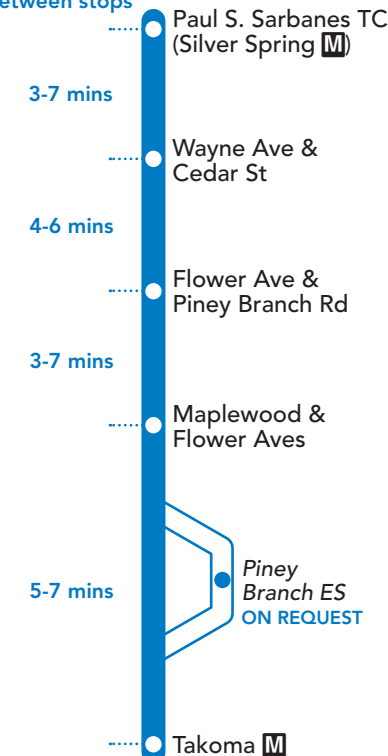

Thank You for Riding with Us!

Printed on recycled paper with soy-based ink

EFFECTIVE: SEPTEMBER 8, 2024

12

Approximate travel time between stops

SERVICE DAYS

DAILY

Telephone 311