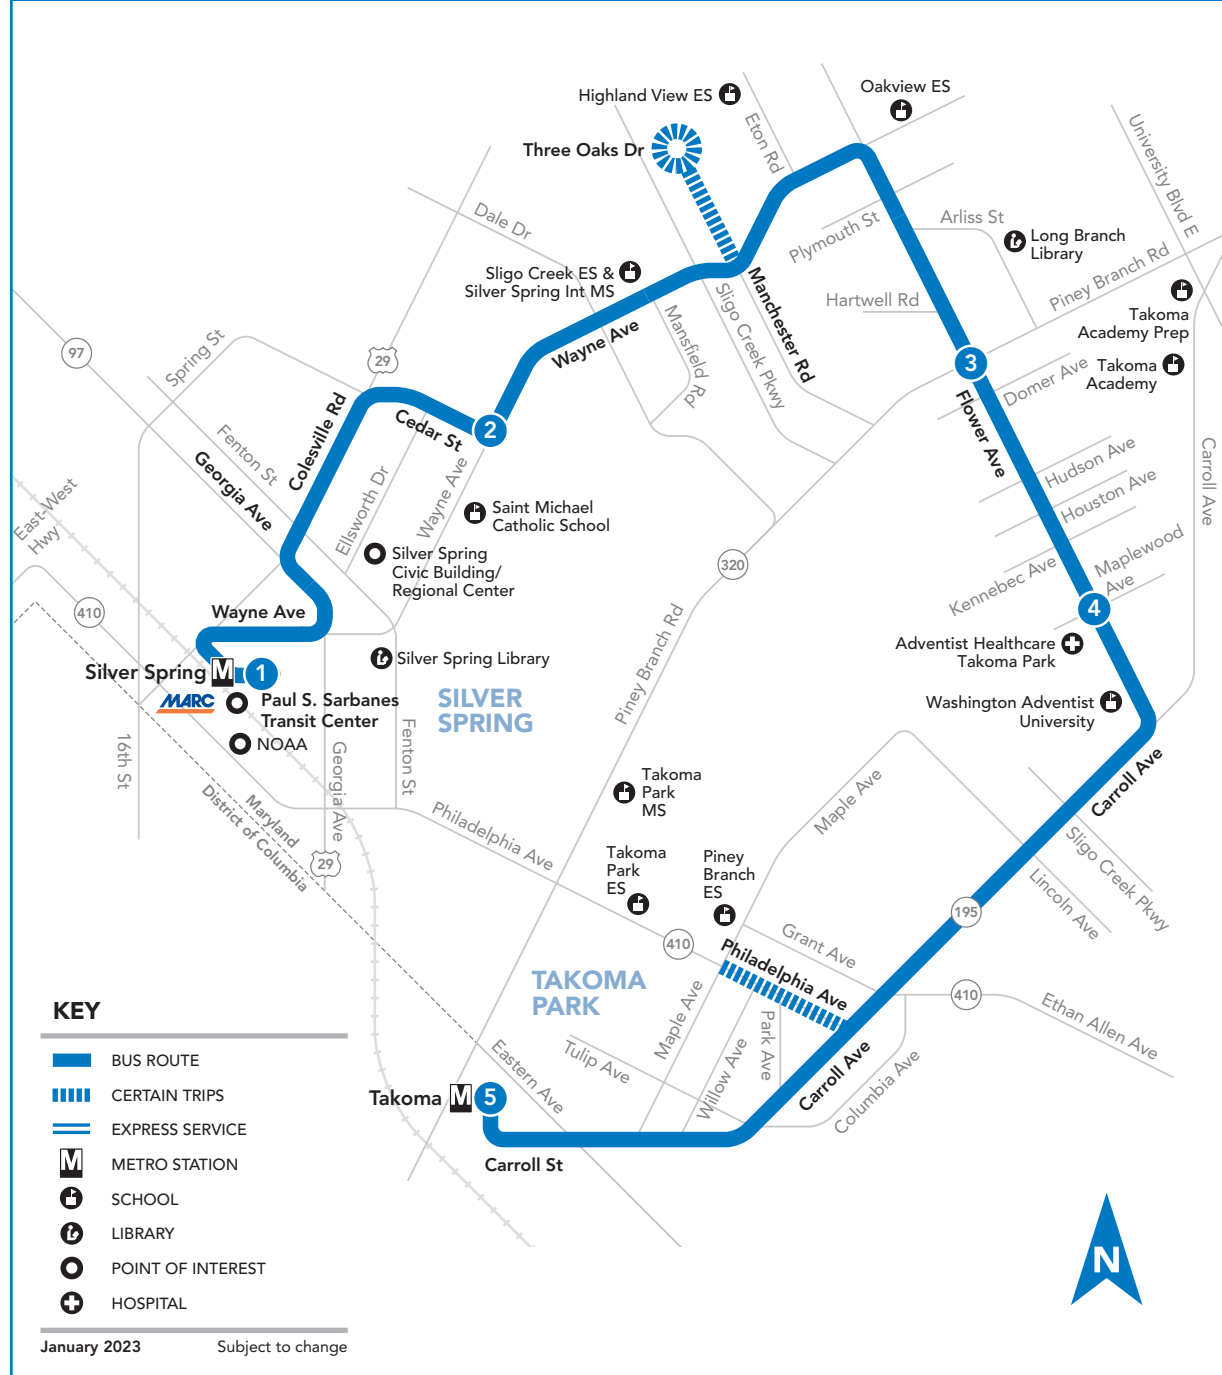

Paul S. Sarbanes Transit Center (Silver Spring M) –
Colesville Rd – Spring St – Flower Ave –
Carroll Ave – Takoma M

- KEY**
- BUS ROUTE
 - CERTAIN TRIPS
 - EXPRESS SERVICE
 - METRO STATION
 - SCHOOL
 - LIBRARY
 - POINT OF INTEREST
 - HOSPITAL

January 2023 Subject to change

12 To Takoma M
SUNDAY
SEE TIMEPOINT LOCATION ON ROUTE MAP

Paul S. Sarbanes TC (Silver Spring M)	Wayne Ave & Cedar St	Flower Ave & Piney Branch Rd	Maplewood & Flower Aves	Takoma M
5:45	5:50	5:56	5:59	6:05
6:20	6:25	6:31	6:34	6:40
6:55	7:00	7:06	7:09	7:15
7:30	7:35	7:41	7:44	7:50
8:05	8:10	8:16	8:19	8:25
8:40	8:45	8:51	8:54	9:00
9:10	9:15	9:21	9:24	9:30
9:40	9:45	9:51	9:54	10:00
10:10	10:15	10:21	10:24	10:30
10:40	10:45	10:51	10:54	11:00
11:10	11:15	11:21	11:24	11:30
11:40	11:45	11:51	11:54	12:00
12:10	12:17	12:23	12:27	12:33
12:40	12:47	12:53	12:57	1:03
1:10	1:17	1:23	1:27	1:33
1:40	1:47	1:53	1:57	2:03
2:10	2:17	2:23	2:27	2:33
2:40	2:47	2:53	2:57	3:03
3:10	3:17	3:23	3:27	3:33
3:40	3:47	3:53	3:57	4:03
4:10	4:17	4:23	4:27	4:33
4:40	4:47	4:53	4:57	5:03
5:10	5:17	5:23	5:27	5:33
5:40	5:47	5:53	5:57	6:03
6:10	6:17	6:23	6:27	6:33
6:40	6:47	6:53	6:57	7:03
7:10	7:17	7:23	7:27	7:33
7:45	7:51	7:57	8:00	8:06
8:20	8:26	8:32	8:35	8:41
8:55	9:01	9:07	9:10	9:16
9:30	9:36	9:42	9:45	9:51
10:05	10:11	10:17	10:20	10:26
10:40	10:46	10:52	10:55	11:01
11:15	11:21	11:27	11:30	11:36
11:55	11:59	12:04	12:07	12:12
12:40	12:44	12:49	12:52	12:57