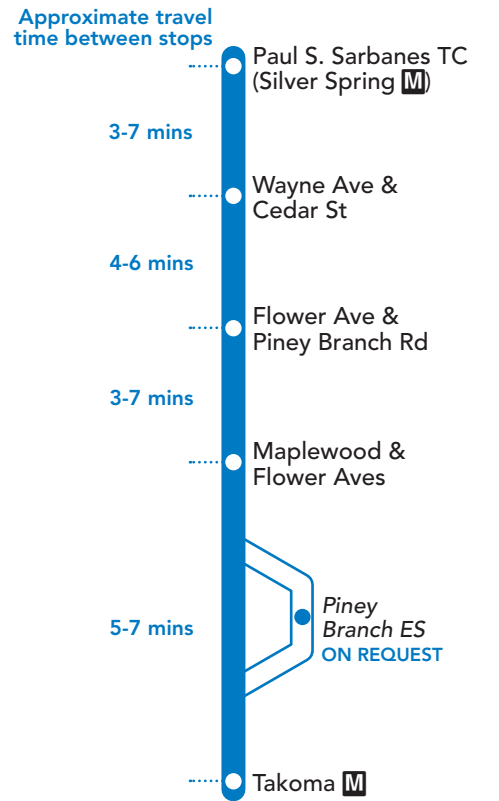

EFFECTIVE: JANUARY 29, 2023

12

SERVICE DAYS
DAILY

Telephone 311
Online at www.rideonbus.com
Real Time Info at www.rideonrealtime.com