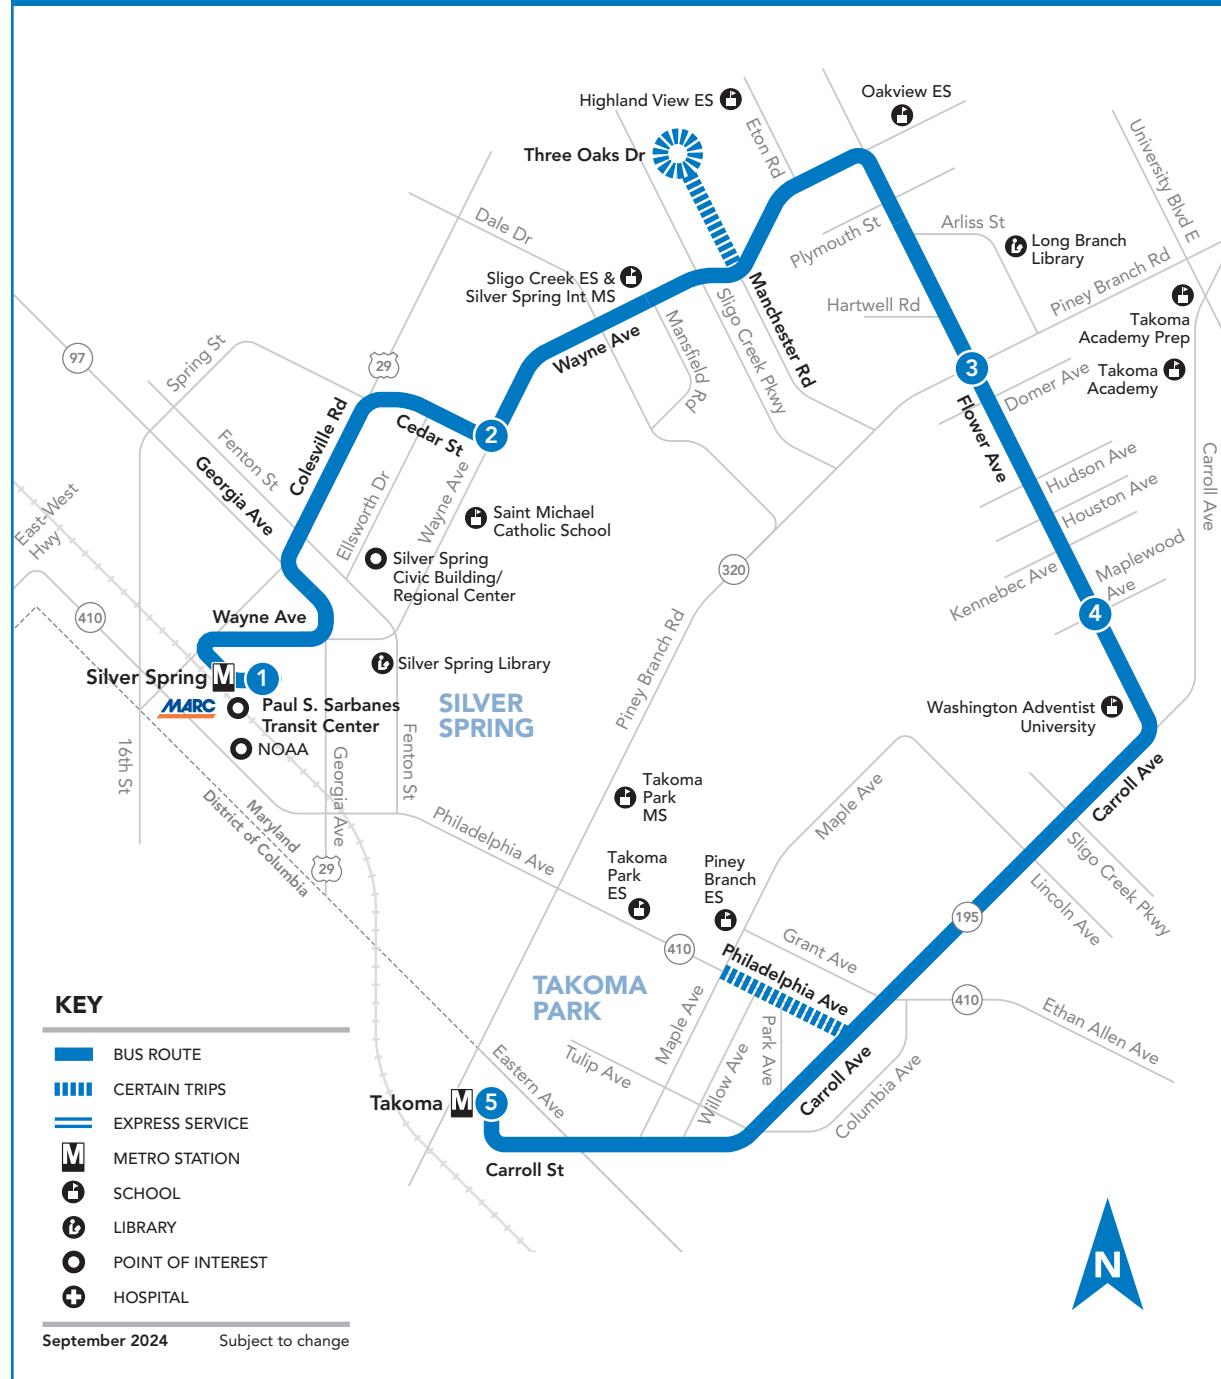

Paul S. Sarbanes Transit Center (Silver Spring M) –
Colesville Rd – Spring St – Flower Ave –
Carroll Ave – Takoma M

12 To Takoma M

SUNDAY

SEE TIMEPOINT LOCATION ON ROUTE MAP

Paul S. Sarbanes TC (Silver Spring M) Wayne Ave & Cedar St Flower Ave & Piney Branch Rd Maplewood & Flower Aves Takoma M

1	2	3	4	5
5:45	5:49	5:55	5:58	6:04
6:30	6:34	6:40	6:43	6:49
7:15	7:19	7:25	7:28	7:34
8:00	8:04	8:10	8:13	8:19
8:40	8:44	8:50	8:53	8:59
9:10	9:14	9:20	9:23	9:29
9:40	9:44	9:50	9:53	9:59
10:10	10:14	10:20	10:23	10:29
10:40	10:44	10:50	10:53	10:59
11:10	11:14	11:20	11:23	11:29
11:40	11:44	11:50	11:53	11:59
12:10	12:16	12:22	12:26	12:32
12:40	12:46	12:52	12:56	1:02
1:10	1:16	1:22	1:26	1:32
1:40	1:46	1:52	1:56	2:02
2:10	2:16	2:22	2:26	2:32
2:40	2:46	2:52	2:56	3:02
3:10	3:16	3:22	3:26	3:32
3:40	3:46	3:52	3:56	4:02
4:10	4:16	4:22	4:26	4:32
4:40	4:46	4:52	4:56	5:02
5:10	5:16	5:22	5:26	5:32
5:40	5:46	5:52	5:56	6:02
6:10	6:16	6:22	6:26	6:32
6:50	6:56	7:02	7:06	7:12
7:45	7:50	7:56	7:59	8:05
8:35	8:40	8:46	8:49	8:55
9:25	9:30	9:36	9:39	9:45
10:15	10:20	10:26	10:29	10:35
11:05	11:10	11:16	11:19	11:25
11:55	11:58	12:03	12:06	12:11
12:45	12:48	12:53	12:56	1:01

NOTES: AM PM

12 To Paul S. Sarbanes Transit Center

SUNDAY

SEE TIMEPOINT LOCATION ON ROUTE MAP

Takoma M Maplewood & Flower Aves Flower Ave & Piney Branch Rd Wayne Ave & Cedar St Paul S. Sarbanes TC (Silver Spring M)

NOTES: AM PM

• Trip serves Maple Ave (Piney Branch Elementary School) on request.

WELCOME TO RIDE ON

RIDE ON is a community bus service operated by the Montgomery County Department of Transportation. RIDE ON operates over 75 routes that serve all 13 Montgomery County Metrorail stations and 7 MARC stations. For detailed information, or to have timetables mailed, call 311. Outside Montgomery County 240-777-0311