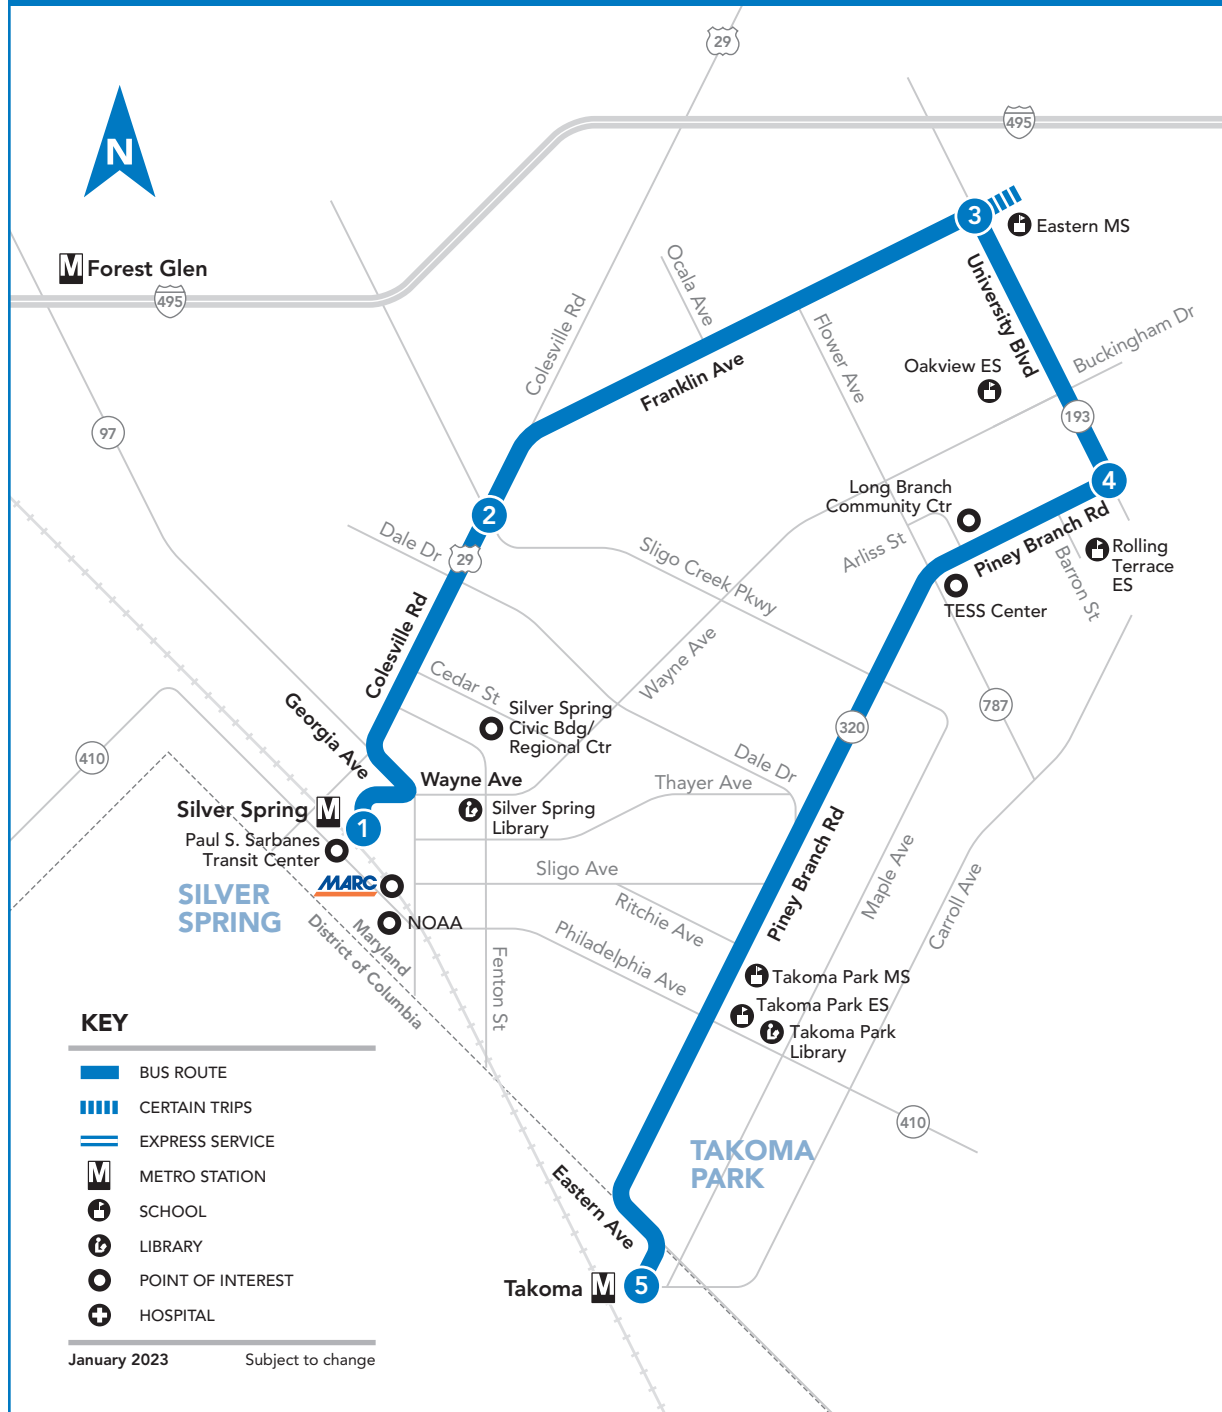

14

Paul S. Sarbanes TC (Silver Spring M) –
Colesville Rd – Franklin Ave – University Blvd –
Piney Branch Rd – Takoma M

GUARANTEED RIDE HOME

When you take Metrobus, Metrorail and Ride On to work, you are eligible to participate in the free Commuter Connections Guaranteed Ride Home Program. To register and to receive program details call: Commuter Services at **301-770-POOL(7665)**.

METROACCESS

Alternative paratransit service to this Ride On route for people with certified disabilities is available. Call MetroAccess at **301-562-5360**.

HOW TO RIDE A BUS

Check schedule for timepoint nearest your location. Wait at the blue and white **RIDE ON** bus stop sign. Arrive several minutes before scheduled time. Have exact fare ready (drivers do not make change).

NOTES: AM PM

HOW TO READ A TIMETABLE

- Find the schedule for the day of the week and the direction you wish to ride.
- Find the timepoints closest to your origin and destination. The timepoints are shown on the route map and indicate the time the bus is scheduled to be at the particular location. Your nearest bus stop may be between timepoints.
- Read down the column to see the times when a trip will be at the given timepoint. Read the times across to the right to see when the trip reaches other timepoints. If no time is shown, that trip does not serve that timepoint.