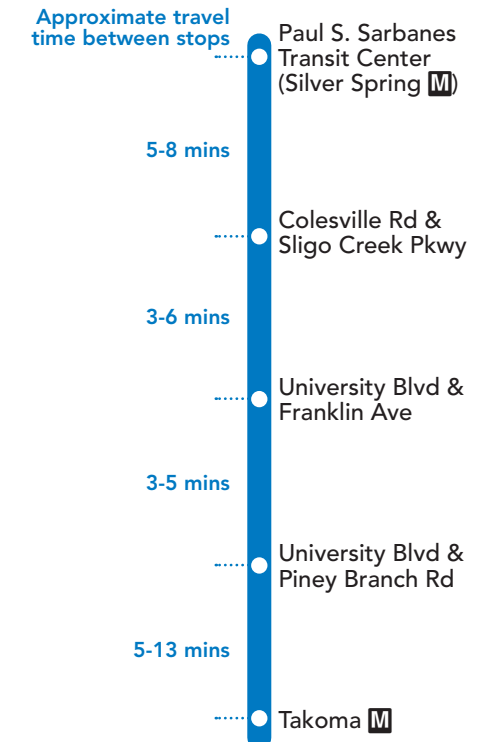

14

SERVICE DAYS

MONDAY - SATURDAY

Telephone 311

Online at www.rideonbus.com

Real Time Info at www.rideonrealtime.com