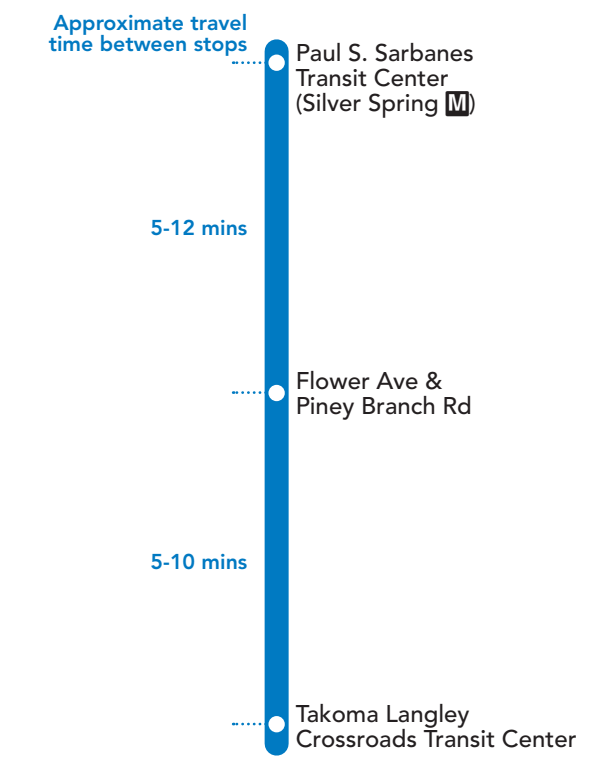

EFFECTIVE: JANUARY 29, 2023

15

SERVICE DAYS
DAILY

Ride On
Montgomery County Transit

Telephone **311**
Online at www.rideonbus.com
Real Time Info at www.rideonrealtime.com