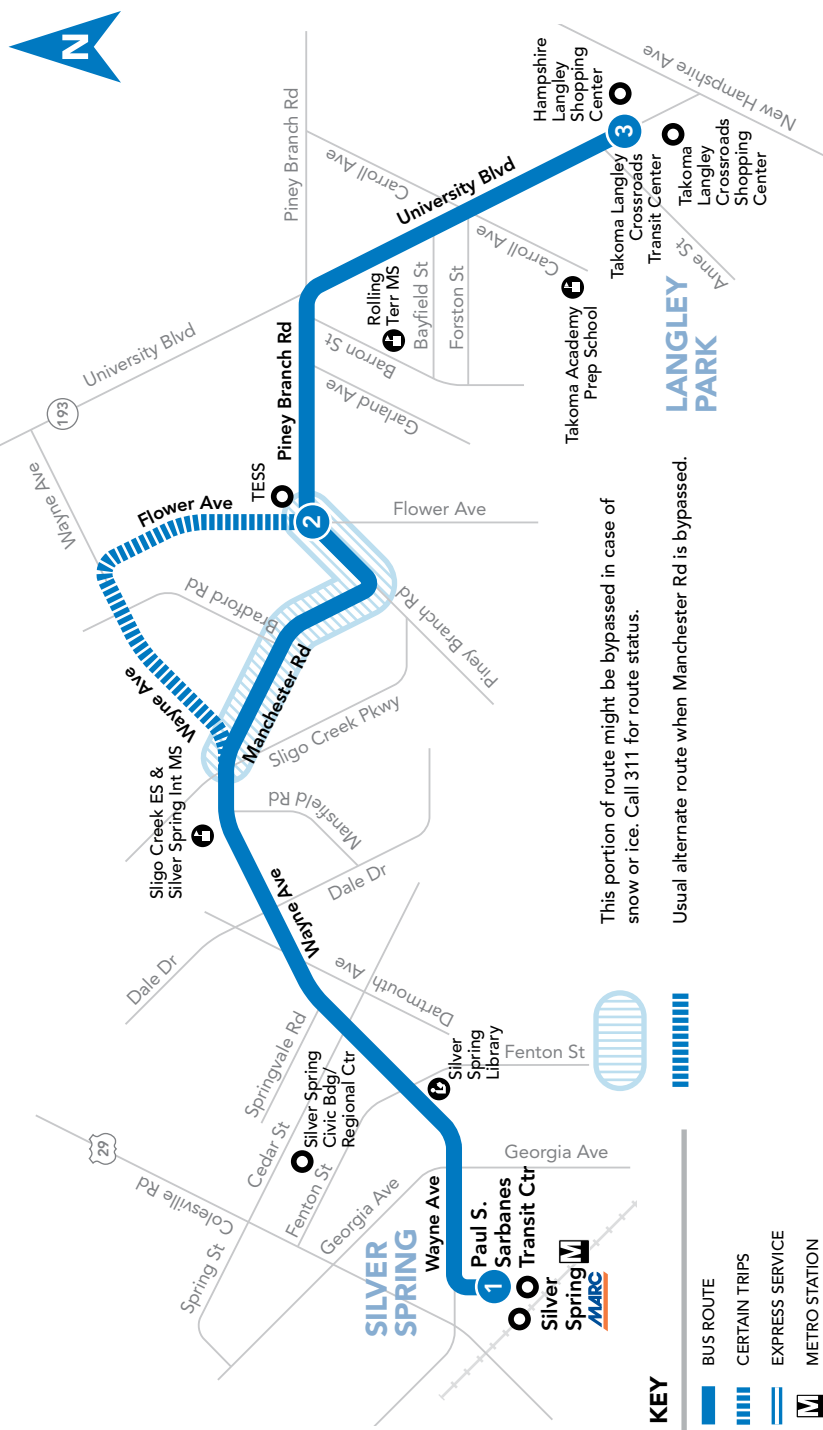

This portion of route might be bypassed in case of snow or ice. Call 311 for route status.
Usual alternate route when Manchester Rd is bypassed.

KEY

- BUS ROUTE
- CERTAIN TRIPS
- EXPRESS SERVICE
- METRO STATION
- SCHOOL
- LIBRARY
- POINT OF INTEREST
- HOSPITAL

September 2022 Subject to change

15 To Takoma Langley Crossroads TC

SUNDAY

SEE TIMEPOINT LOCATION ON ROUTE MAP

- Paul S. Sarbanes TC (Silver Spring M)
- Flower Ave & Piney Branch Rd
- Takoma Langley Crossroads TC

1	2	3
5:15	5:22	5:26
5:50	5:57	6:01
6:25	6:32	6:36
7:00	7:07	7:11
7:30	7:37	7:41
8:00	8:07	8:11
8:30	8:37	8:41
9:00	9:07	9:11
9:30	9:40	9:46
10:00	10:10	10:16
10:30	10:40	10:46
10:55	11:05	11:11
11:20	11:30	11:36
11:45	11:55	12:01
12:10	12:20	12:26
12:30	12:40	12:46
12:50	1:00	1:06
1:10	1:20	1:26
1:30	1:40	1:46
1:50	2:00	2:06
2:10	2:20	2:26
2:30	2:40	2:46
2:50	3:00	3:06
3:10	3:20	3:26
3:30	3:40	3:46
3:50	4:00	4:06
4:15	4:25	4:31
4:40	4:50	4:56
5:05	5:14	5:20
5:30	5:39	5:45
6:00	6:09	6:15
6:30	6:39	6:45
7:00	7:09	7:15

NOTES: AM PM

Schedule continues

15 To Paul S. Sarbanes Transit Center (Silver Spring M)

SUNDAY

SEE TIMEPOINT LOCATION ON ROUTE MAP

- Takoma Langley Crossroads TC
- Flower Ave & Piney Branch Rd
- Paul S. Sarbanes TC (Silver Spring M)

3	2	1
4:45	4:51	4:58
5:20	5:26	5:33
5:55	6:01	6:08
6:30	6:36	6:43
7:00	7:07	7:15
7:25	7:32	7:40
7:50	7:57	8:05
8:15	8:22	8:30
8:40	8:47	8:55
9:00	9:07	9:15
9:20	9:27	9:35
9:40	9:47	9:55
10:00	10:07	10:15
10:20	10:27	10:35
10:40	10:47	10:55
11:00	11:07	11:15
11:20	11:29	11:38
11:40	11:49	11:58
12:00	12:09	12:18
12:20	12:29	12:38
12:40	12:49	12:58
1:00	1:09	1:18
1:20	1:29	1:38
1:40	1:49	1:58
2:00	2:09	2:18
2:30	2:39	2:48
3:00	3:09	3:18
3:30	3:39	3:48
4:00	4:09	4:17
4:30	4:39	4:47
5:00	5:09	5:17
5:30	5:39	5:47
6:00	6:09	6:17

NOTES: AM PM

Schedule continues

Please arrive at your stop several minutes ahead of your bus' scheduled arrival. Since safe service is a priority at Ride On, buses may be delayed due to traffic or weather.

WELCOME TO RIDE ON

RIDE ON is a community bus service operated by the Montgomery County Department of Transportation. RIDE ON operates over 75 routes that serve all 13 Montgomery County Metrorail stations and 7 MARC stations. For detailed information, or to have timetables mailed, call 311. Outside Montgomery County 240-777-0311

Visit our web site at: www.rideonbus.com
Real Time information is available at: www.rideonrealtime.com

Regular Mailing Address:
Montgomery County DOT
Division of Transit Services
101 Monroe Street, 5th
Floor Rockville, MD 20850

For more information, or to request this document in an alternate format or translated into another language, please call 311, or outside Montgomery County 240-777-0311.

Para más información o para pedir este documento en un formato diferente o traducido a otro idioma, por favor, llame al 311 o de fuera del Condado de Montgomery al 240-777-0311.

如需更多信息、需要以其它格式提供本文档或需要将本文档翻译成其它语言, 请拨打311。如果您不在蒙哥马利郡, 请拨打240-777-0311。