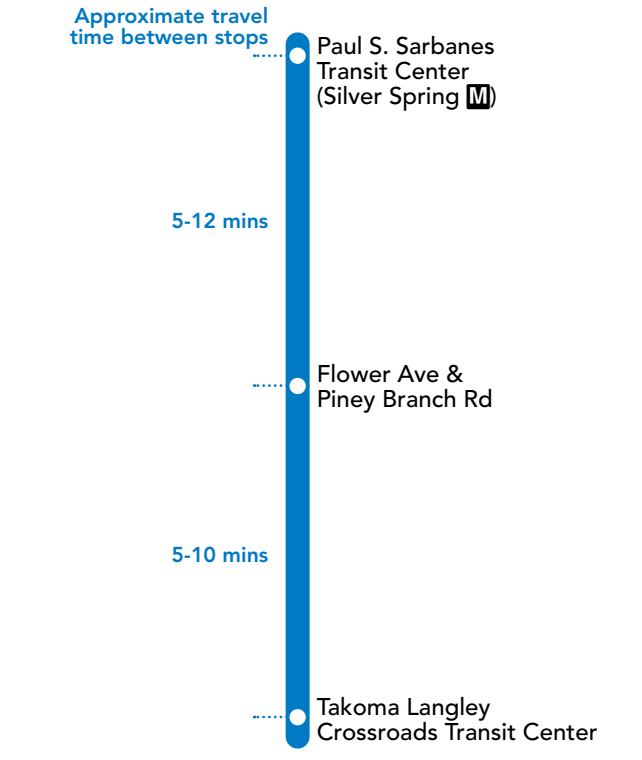

EFFECTIVE: SEPTEMBER 11, 2022

SERVICE DAYS
DAILY

Ride On
Montgomery County Transit

Telephone 311
Online at www.rideonbus.com
Real Time Info at www.rideonrealtime.com