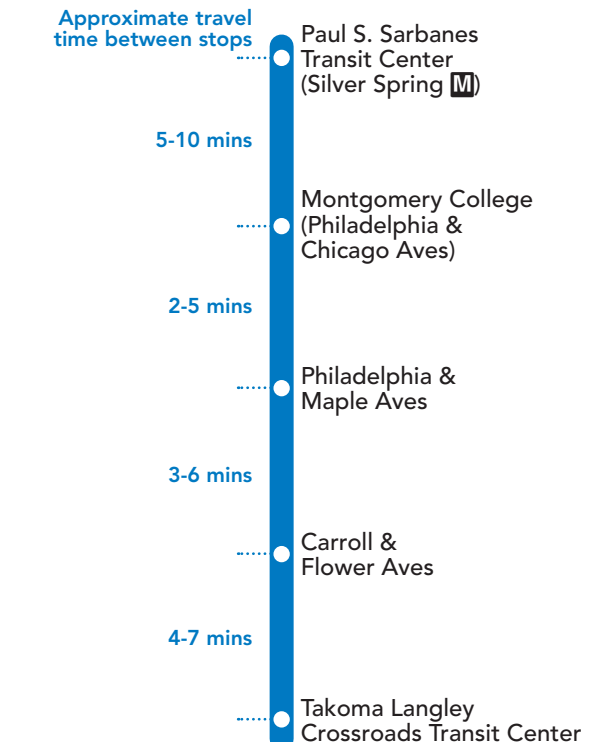

EFFECTIVE: JANUARY 29, 2023

17

SERVICE DAYS
DAILY

Ride On
Montgomery County Transit

Telephone **311**
Online at www.rideonbus.com
Real Time Info at www.rideonrealtime.com