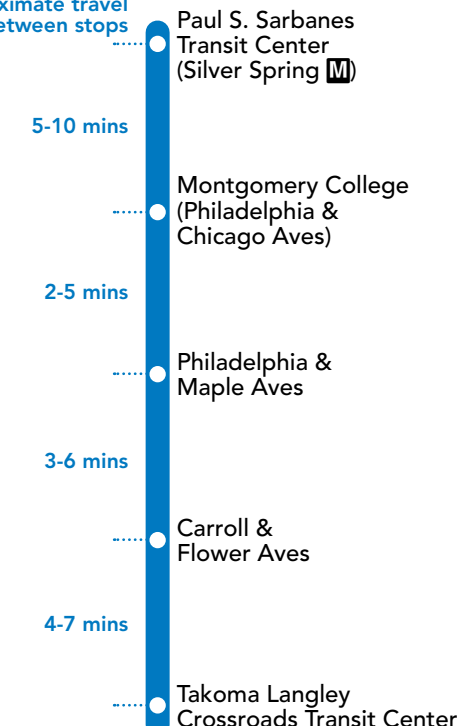

SERVICE DAYS

DAILY

Telephone 311

Online at www.rideonbus.com

Real Time Info at www.rideonrealtime.com