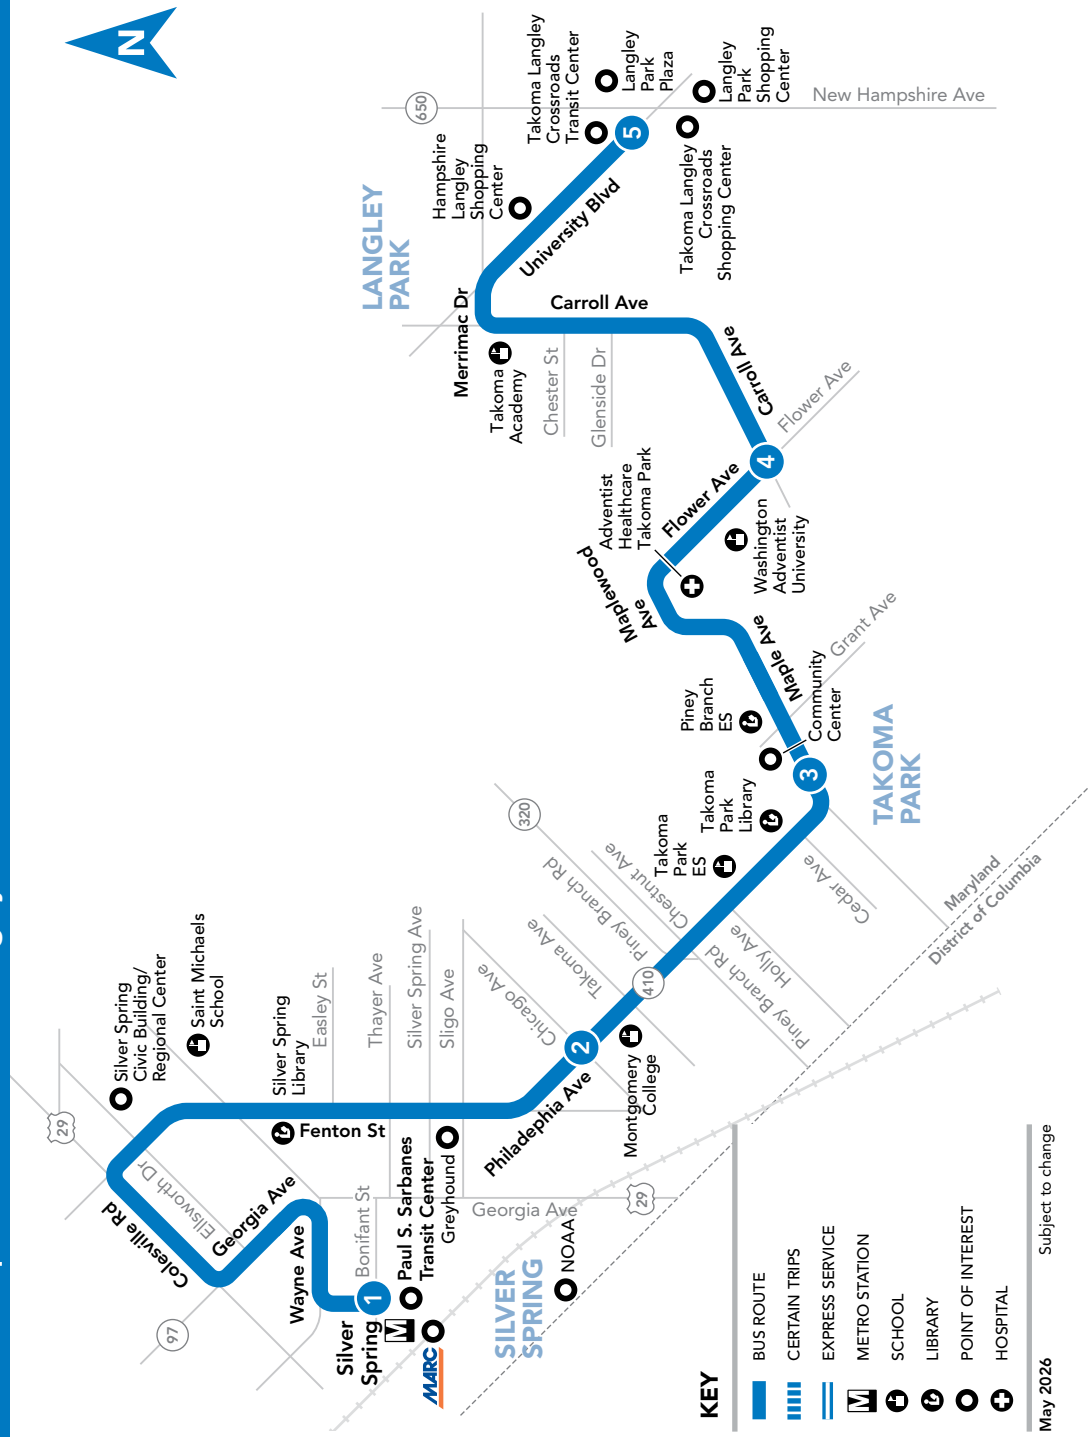

17 To Takoma Langley Crossroads TC

SUNDAY

SEE TIMEPOINT LOCATION ON ROUTE MAP

- Takoma Langley Crossroads TC
- Carroll & Flower Aves
- Philadelphia & Maple Aves
- Montgomery College (Philadelphia & Chicago)
- Paul S. Sarbanes TC (Silver Spring M)

1	2	3	4	5
6:35	6:42	6:45	6:50	6:53
7:20	7:27	7:30	7:35	7:38
8:05	8:12	8:15	8:20	8:23
8:50	8:57	9:00	9:05	9:08
9:35	9:42	9:45	9:50	9:53
10:15	10:26	10:29	10:35	10:38
10:55	11:06	11:09	11:15	11:18
11:30	11:41	11:44	11:50	11:53
12:05	12:16	12:19	12:25	12:28
12:40	12:51	12:54	1:00	1:03
1:15	1:26	1:29	1:35	1:38
1:50	2:01	2:04	2:10	2:13
2:25	2:36	2:39	2:45	2:48
3:00	3:11	3:14	3:20	3:23
3:35	3:46	3:49	3:55	3:58
4:10	4:21	4:24	4:30	4:33
4:45	4:56	4:59	5:05	5:08
5:20	5:31	5:34	5:40	5:43
5:55	6:06	6:09	6:15	6:18
6:35	6:45	6:48	6:53	6:56
7:20	7:30	7:33	7:38	7:41
8:05	8:15	8:18	8:23	8:26
8:50	9:00	9:03	9:08	9:11
9:35	9:45	9:48	9:53	9:56

NOTES: AM PM

17 To Paul S. Sarbanes Transit Center (Silver Spring M)

SUNDAY

SEE TIMEPOINT LOCATION ON ROUTE MAP

- Takoma Langley Crossroads TC
- Carroll & Flower Aves
- Philadelphia & Maple Aves
- Montgomery College (Philadelphia & Chicago)
- Paul S. Sarbanes TC (Silver Spring M)

5	4	3	2	1
6:20	6:23	6:28	6:31	6:38
7:05	7:08	7:13	7:16	7:23
7:50	7:53	7:58	8:01	8:08
8:30	8:33	8:38	8:41	8:48
9:05	9:08	9:13	9:16	9:23
9:40	9:43	9:48	9:51	9:58
10:15	10:19	10:24	10:27	10:34
10:50	10:54	10:59	11:02	11:09
11:25	11:29	11:34	11:37	11:44
12:00	12:04	12:09	12:12	12:19
12:35	12:39	12:44	12:47	12:54
1:10	1:14	1:20	1:23	1:31
1:45	1:49	1:55	1:58	2:06
2:20	2:24	2:30	2:33	2:41
2:55	2:59	3:05	3:08	3:16
3:30	3:34	3:40	3:43	3:51
4:10	4:14	4:20	4:23	4:31
4:50	4:54	5:00	5:03	5:11
5:35	5:39	5:45	5:48	5:56
6:20	6:23	6:28	6:31	6:38
7:05	7:08	7:13	7:16	7:23
7:50	7:53	7:58	8:01	8:08
8:35	8:38	8:43	8:46	8:53
9:20	9:23	9:28	9:31	9:38

NOTES: AM PM

Please arrive at your stop several minutes ahead of your bus' scheduled arrival. Since safe service is a priority at Ride On, buses may be delayed due to traffic or weather.

WELCOME TO RIDE ON

RIDE ON is a community bus service operated by the Montgomery County Department of Transportation. RIDE ON operates over 80 routes that serve all 13 Montgomery County Metrorail stations and 7 MARC stations. For detailed information, or to have timetables mailed, call 311. Outside Montgomery County 240-777-0311

Visit our web site at: www.rideonbus.com
Real Time information is available at: www.rideonrealtime.com
Regular Mailing Address: Montgomery County DOT Division of Transit Services 101 Monroe Street, 5th Floor Rockville, MD 20850

For more information, or to request this document in an alternate format or translated into another language, please call 311, or outside Montgomery County 240-777-0311.

Para más información o para pedir este documento en un formato diferente o traducido a otro idioma, por favor, llame al 311 o de fuera del Condado de Montgomery al 240-777-0311.

如需更多信息、需要以其它格式提供本文档或需要将本文档翻译成其它语言, 请拨打311。如果您不在蒙哥马利郡, 请拨打240-777-0311。