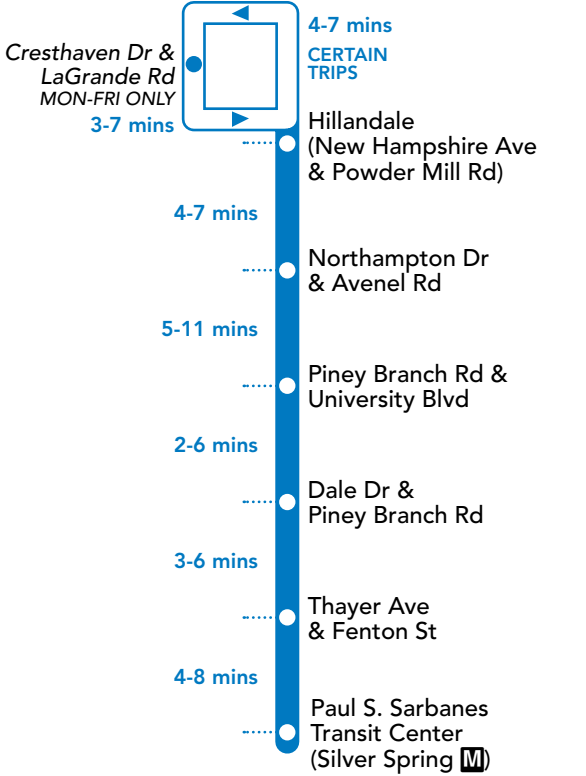

EFFECTIVE: JANUARY 14, 2024

Approximate travel time between stops

SERVICE DAYS
DAILY

Ride On
Montgomery County Transit

Telephone 311
Online at www.rideonbus.com
Real Time Info at www.rideonrealtime.com