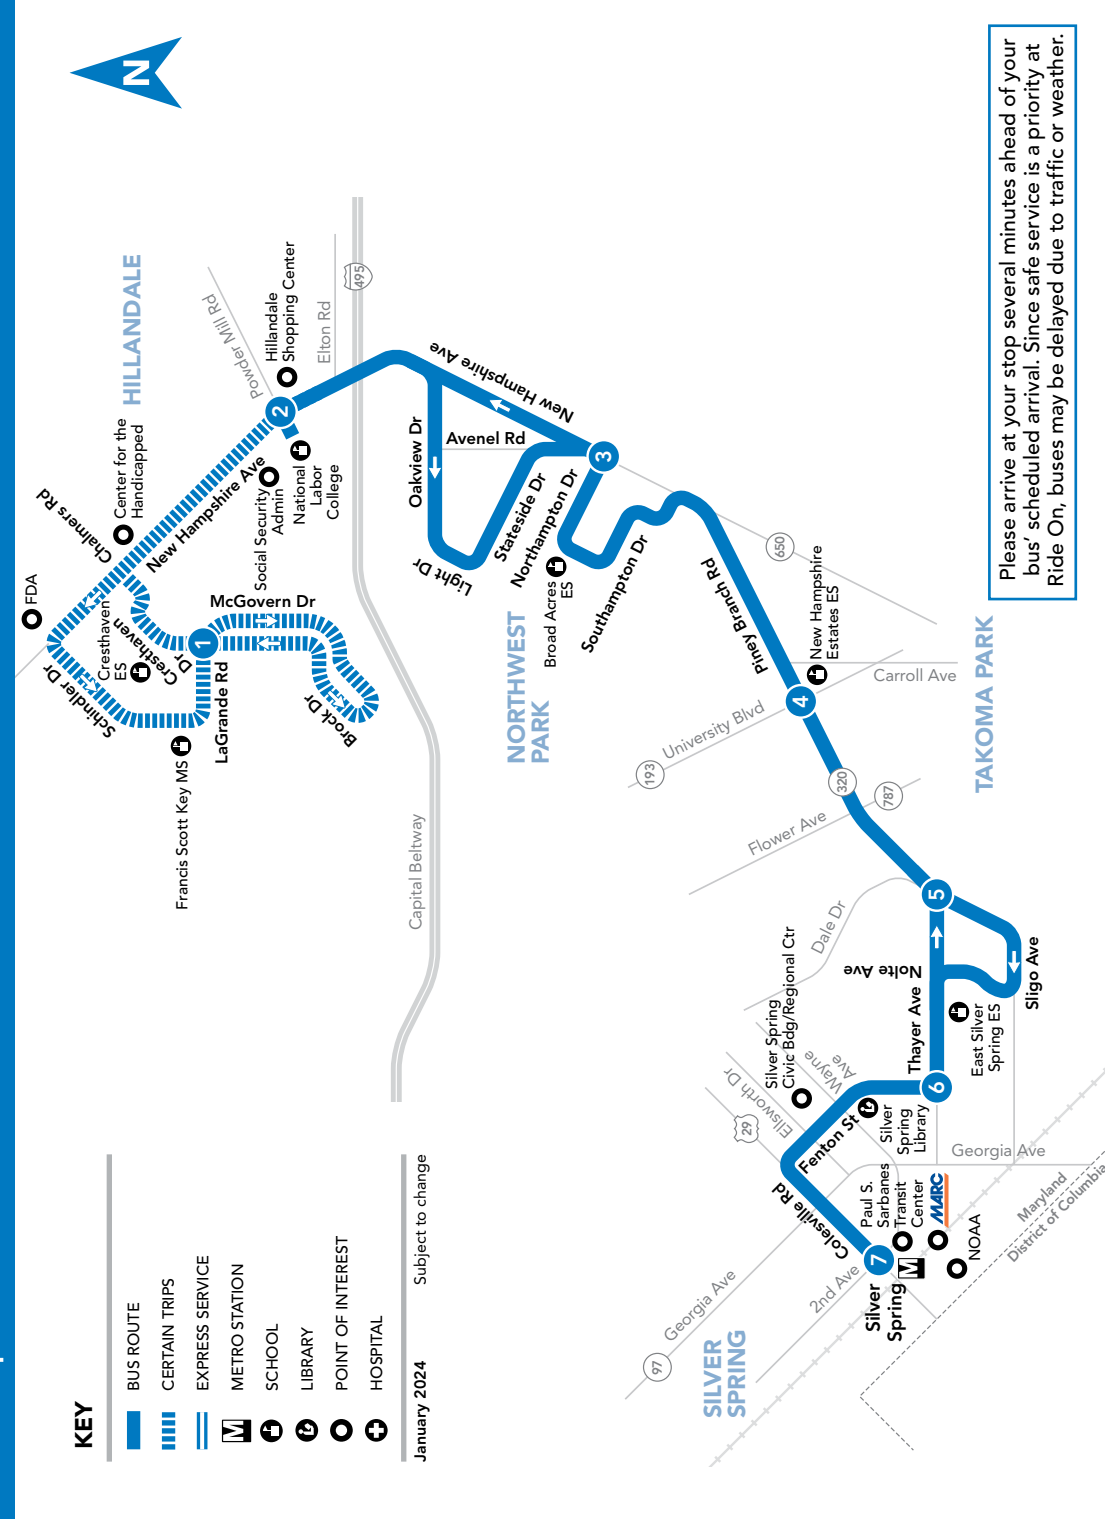

SATURDAY

SEE TIMEPOINT LOCATION ON ROUTE MAP

	2	3	4	5	6	7
Hillandale (New Hampshire Ave & Powder Mill Rd)	5:05	5:12	5:20	5:24	5:30	5:36
Hillandale (New Hampshire Ave & Powder Mill Rd)	5:35	5:42	5:50	5:54	6:00	6:06
Hillandale (New Hampshire Ave & Powder Mill Rd)	6:05	6:12	6:20	6:24	6:30	6:36
Hillandale (New Hampshire Ave & Powder Mill Rd)	6:35	6:42	6:50	6:54	7:00	7:06
Hillandale (New Hampshire Ave & Powder Mill Rd)	7:05	7:12	7:20	7:24	7:30	7:36
Hillandale (New Hampshire Ave & Powder Mill Rd)	7:35	7:42	7:50	7:54	8:00	8:06
Hillandale (New Hampshire Ave & Powder Mill Rd)	8:05	8:12	8:20	8:24	8:30	8:36
Hillandale (New Hampshire Ave & Powder Mill Rd)	8:35	8:42	8:50	8:54	9:00	9:06
Hillandale (New Hampshire Ave & Powder Mill Rd)	9:05	9:12	9:20	9:24	9:30	9:36
Hillandale (New Hampshire Ave & Powder Mill Rd)	9:30	9:37	9:45	9:49	9:55	10:01
Hillandale (New Hampshire Ave & Powder Mill Rd)	9:55	10:02	10:10	10:14	10:20	10:26
Hillandale (New Hampshire Ave & Powder Mill Rd)	10:20	10:27	10:36	10:41	10:48	10:55
Hillandale (New Hampshire Ave & Powder Mill Rd)	10:45	10:52	11:01	11:06	11:13	11:20