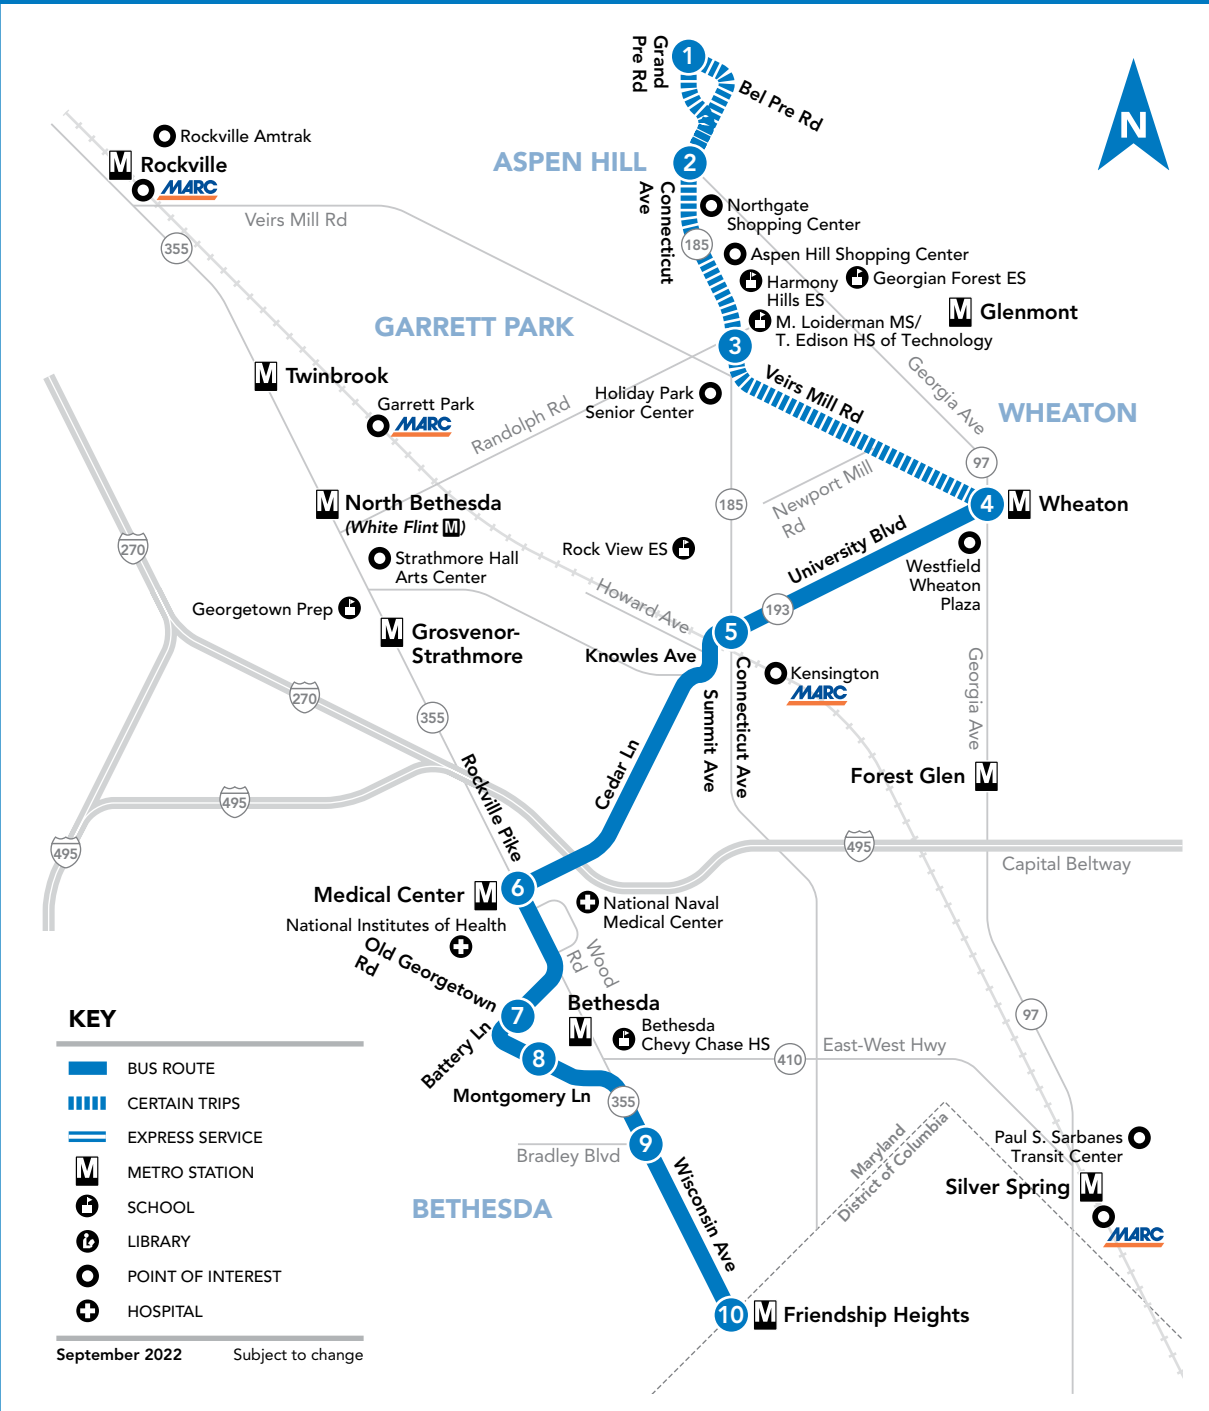

HOW TO READ A TIMETABLE

- Find the schedule for the day of the week and the direction you wish to ride.
- Find the timepoints closest to your origin and destination. The timepoints are shown on the route map and indicate the time the bus is scheduled to be at the particular location. Your nearest bus stop may be between timepoints.
- Read down the column to see the times when a trip will be at the given timepoint. Read the times across to the right to see when the trip reaches other timepoints. If no time is shown, that trip does not serve that timepoint.

34 To Wheaton

SATURDAY

SEE TIMEPOINT LOCATION ON ROUTE MAP

	10	9	8	7	6	5	4
	5:50	5:53	5:58	6:02	6:08	6:16	6:20
	6:35	6:38	6:43	6:47	6:53	7:01	7:05
	7:20	7:23	7:28	7:32	7:38	7:46	7:50
	8:05	8:08	8:13	8:17	8:23	8:31	8:35
	8:50	8:54	8:59	9:04	9:10	9:18	9:23
	9:35	9:39	9:44	9:49	9:55	10:03	10:08
	10:20	10:24	10:30	10:36	10:43	10:52	10:58
	11:05	11:09	11:15	11:21	11:28	11:37	11:43
	11:50	11:54	12:00	12:06	12:13	12:22	12:28
	12:35	12:39	12:45	12:51	12:58	1:07	1:13
	1:20	1:24	1:30	1:36	1:43	1:52	1:58
	2:05	2:09	2:15	2:21	2:28	2:37	2:43
	2:50	2:54	3:00	3:06	3:13	3:22	3:28
	3:35	3:39	3:45	3:51	3:58	4:07	4:13
	4:20	4:24	4:30	4:36	4:43	4:52	4:58
	5:05	5:09	5:15	5:21	5:28	5:37	5:43
	5:50	5:54	6:00	6:05	6:12	6:21	6:26
	6:35	6:39	6:45	6:50	6:57	7:06	7:11
	7:20	7:24	7:30	7:35	7:42	7:51	7:56
	8:05	8:08	8:13	8:17	8:		

34

Aspen Hill (Designated Trips) - Wheaton M - Kensington - Medical Center M - Bethesda M - Friendship Heights M

- KEY**
- BUS ROUTE
 - ▬▬▬ CERTAIN TRIPS
 - ▬▬▬▬ EXPRESS SERVICE
 - M METRO STATION
 - S SCHOOL
 - L LIBRARY
 - O POINT OF INTEREST
 - H HOSPITAL