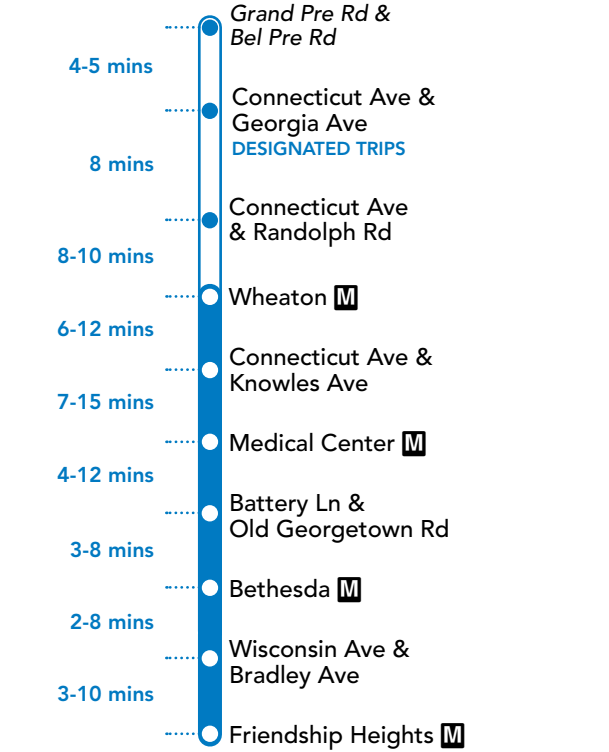

NOTES:

AM PM

34 To Wheaton / Aspen Hill

MONDAY THROUGH FRIDAY

SEE TIMEPOINT LOCATION ON ROUTE MAP

	10	9	8	7	6	5	4	3	2	1
	5:10	5:13	5:18	5:21	5:28	5:36	5:40			
	5:50	5:53	5:58	6:01	6:08	6:16	6:20			
	6:30	6:34	6:41	6:45	6:54	7:03	7:09			
	7:10	7:14	7:21	7:25	7:34	7:43	7:49			
	7:45	7:49	7:56	8:00	8:09	8:18	8:24			
	8:20	8:24	8:31	8:35	8:44	8:53	8:59			
	8:55	8:59	9:06	9:10	9:19	9:28	9:34			
	9:30	9:34	9:41	9:47	9:54	10:03	10:09			
	10:05	10:09	10:16	10:22	10:29	10:38	10:44			
	10:40	10:44	10:51	10:57	11:04	11:13	11:19			
	11:15	11:19	11:26	11:32	11:39	11:49	11:55			
	11:50	11:54	12:01	12:07	12:14	12:24	12:30			
	12:25	12:29	12:36	12:42	12:49	12:59	1:05			
	1:00	1:04	1:11	1:17	1:24	1:34	1:40			
	1:30	1:34	1:41	1:47	1:57	2:08	2:15			
	2:00	2:04	2:11	2:17	2:27	2:38	2:45			
	2:25	2:29	2:36	2:42	2:52	3:03	3:10			
	2:50	2:54	3:01	3:07	3:17	3:28	3:35	3:42	3:49	3:51
	3:15	3:19	3:26	3:32	3:42	3:58	4:06			
	3:40	3:44	3:51	3:56	4:06	4:22	4:30	4:37	4:44	4:46
	4:05	4:09	4:16	4:22	4:32	4:48	4:56			
	4:25	4:29	4:37	4:43	4:53	5:08	5:16	5:24	5:31	5:33
	4:45	4:49	4:57	5:03	5:13	5:28	5:36			
	5:05	5:09	5:17	5:23	5:33	5:48	5:56	6:04	6:11	6:13
	5:25	5:29	5:37	5:43	5:53	6:08	6:16			
	5:50	5:54	6:02	6:08	6:18	6:33	6:41	6:49	6:56	6:58
	6:20	6:24	6:32	6:38	6:48	7:03	7:11			
	6:50	6:54	7:02	7:08	7:18	7:30	7:37	7:44	7:51	7:53
	7:25	7:29	7:36	7:41	7:49	7:59	8:05			
	8:00	8:03	8:09	8:14	8:20	8:29	8:34			
	8:35	8:38	8:44	8:49	8:55	9:04	9:09			
	9:15	9:18	9:24	9:29	9:35	9:44	9:49			
	9:55	9:58	10:04	10:09	10:15	10:24	10:29			
	10:35	10:38	10:43	10:47	10:53	11:02	11:07			
	11:15	11:18	11:23	11:27	11:33	11:42	11:47			
	11:55	11:58	12:03	12:07	12:13	12:22	12:27			
	12:40	12:43	12:48	12:52	12:58	1:07	1:12			

YouTube youtube.com/RideOnMCT
 Instagram instagram.com/RideOnMCT

Thank You for Riding with Us!

Printed on recycled paper with soy-based ink

EFFECTIVE: SEPTEMBER 11, 2022

Approximate travel time between stops