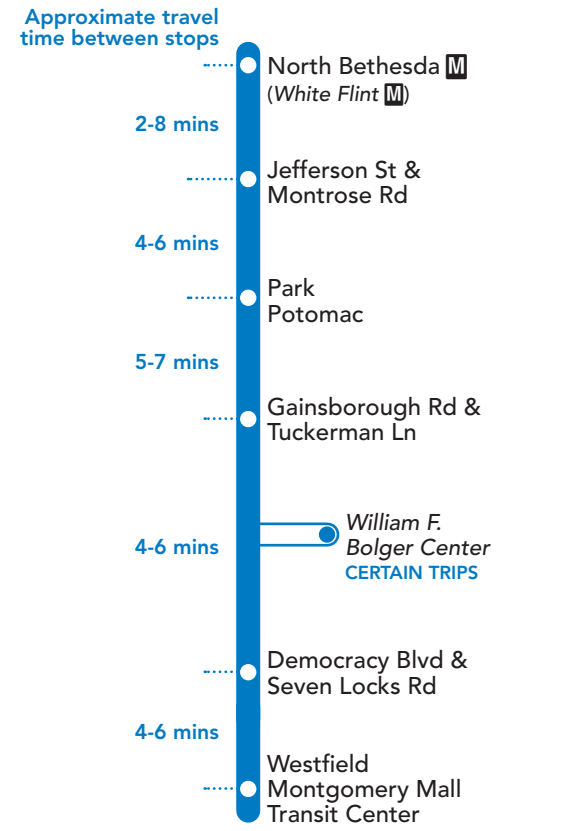

HOLIDAY SCHEDULE

Weekday Schedule operates on Indigenous Peoples' Day
Saturday Schedule operates on Independence Day
Sunday Schedule operates on New Year's Day, Memorial Day, Labor Day, Thanksgiving Day, Christmas Day
Special Schedule operates on MLK, Jr. Day, Presidents' Day, Juneteenth, Veterans Day

- Like us on Facebook facebook.com/RideOnMCT
- Follow us on Twitter twitter.com/RideOnMCT
- Subscribe to email alerts at www.montgomerycountymd.gov/govdelivery
- Subscribe to text alerts by texting MONTGOMERY RIDEON to 468311
- YouTube youtube.com/RideOnMCT
- Instagram instagram.com/RideOnMCT

Thank You for Riding with Us!

Printed on recycled paper with soy-based ink

EFFECTIVE: JANUARY 29, 2023

42