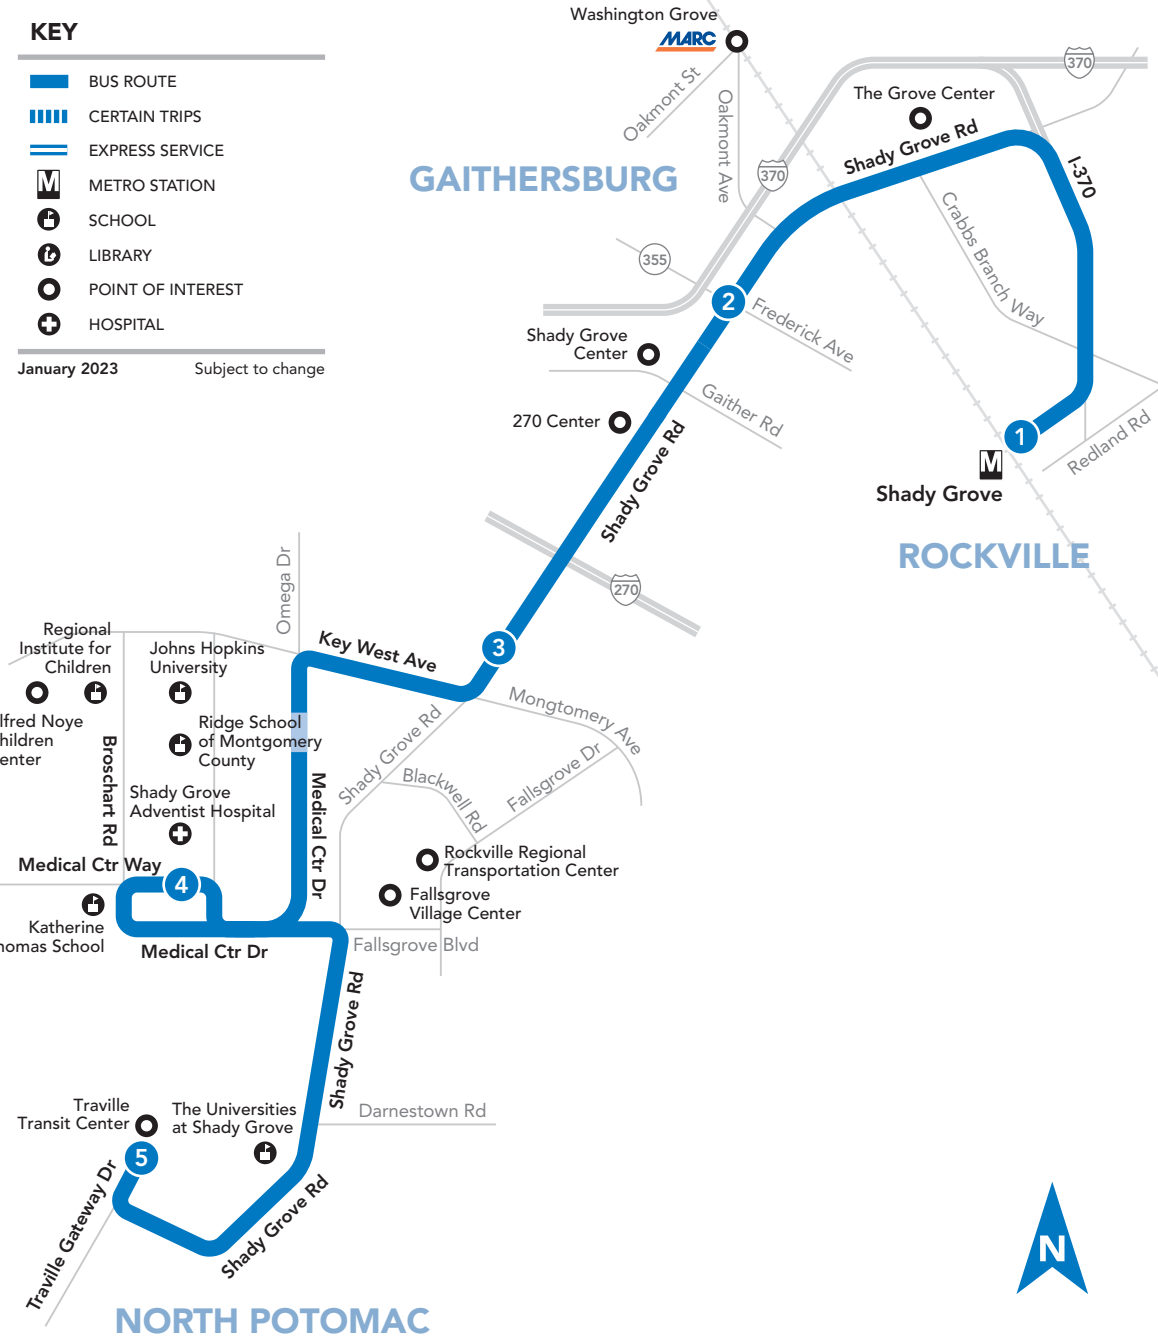

43

Shady Grove M – Shady Grove Rd – Shady Grove Hospital – Traville Transit Center

- KEY**
- BUS ROUTE
 - |||| CERTAIN TRIPS
 - |—|—| EXPRESS SERVICE
 - M METRO STATION
 - S SCHOOL
 - L LIBRARY
 - O POINT OF INTEREST
 - H HOSPITAL

January 2023 Subject to change

43 To Traville Transit Center

SUNDAY

SEE TIMEPOINT LOCATION ON ROUTE MAP

Shady Grove M (East)	Shady Grove Rd & MD 355	Shady Grove Rd & Research Blvd	Shady Grove Adventist Hospital	Traville Transit Center
6:30	6:35	6:40	6:45	6:49
7:15	7:20	7:25	7:30	7:34
8:00	8:05	8:10	8:15	8:19
8:35	8:40	8:45	8:50	8:54
9:10	9:15	9:20	9:25	9:29
9:45	9:50	9:56	10:01	10:06
10:20	10:25	10:31	10:36	10:41
10:55	11:00	11:06	11:11	11:16
11:30	11:35	11:41	11:46	11:51
12:05	12:10	12:16	12:21	12:26
12:40	12:45	12:51	12:56	1:01
1:15	1:20	1:26	1:31	1:36
1:50	1:55	2:01	2:06	2:11
2:25	2:30	2:36	2:41	2:46
3:00	3:05	3:12	3:17	3:22
3:35	3:40	3:47	3:52	3:57
4:10	4:15	4:22	4:27	4:32
4:45	4:50	4:57	5:02	5:07
5:20	5:25	5:32	5:37	5:42
5:55	6:00	6:06	6:11	6:16
6:30	6:35	6:41	6:46	6:51
7:05	7:10	7:16	7:21	7:26
7:40	7:45	7:51	7:56	8:01
8:15	8:20	8:26	8:31	8:36
9:00	9:05	9:11	9:16	9:21

43 To Shady Grove

SATURDAY

SEE TIMEPOINT LOCATION ON ROUTE MAP

5	4	3	2	1
7:00	7:05	7:10	7:15	7:19
7:45	7:50	7:56	8:02	8:06
8:30	8:35	8:41	8:47	8:51
9:05	9:10	9:16	9:22	9:26
9:40	9:45	9:51	9:57	10:01
10:15	10:20	10:26	10:32	10:36
10:50	10:55	11:01	11:07	11:11
11:25	11:30	11:36	11:42	11:46
12:00	12:05	12:11	12:17	12:21
12:35	12:41	12:47	12:54	12:58
1:10	1:16	1:22	1:29	1:33
1:45	1:51	1:57	2:04	2:08
2:20	2:26	2:32	2:39	2:43
2:55	3:01	3:07	3:14	3:18
3:30	3:36	3:42	3:49	3:53
4:05	4:11	4:17	4:24	4:28
4:40	4:46	4:52	4:59	5:03
5:15	5:21	5:27	5:33	5:36
5:50	5:56	6:02	6:08	6:11
6:25	6:31	6:37	6:43	6:46
7:00	7:06	7:12	7:18	7:21
7:35	7:41	7:47	7:53	7:56
8:10	8:16	8:22	8:28	8:31
8:45	8:51	8:57	9:03	9:06
9:30	9:36	9:42	9:48	9:51