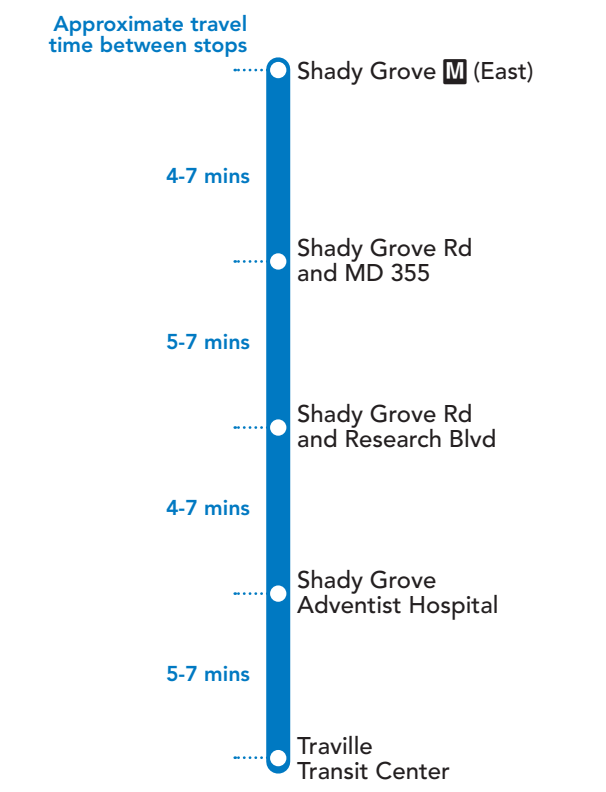

EFFECTIVE: JANUARY 29, 2023

43

SERVICE DAYS
DAILY

Ride On
Montgomery County Transit
Telephone 311
Online at www.rideonbus.com
Real Time Info at www.rideonrealtime.com