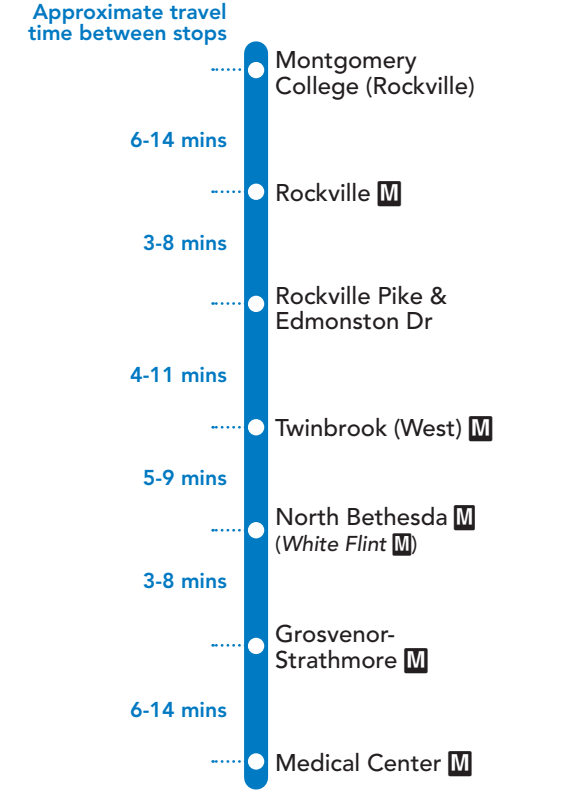

EFFECTIVE: JANUARY 29, 2023

46

SERVICE DAYS DAILY

Telephone 311
Online at www.rideonbus.com
Real Time Info at www.rideonrealtime.com