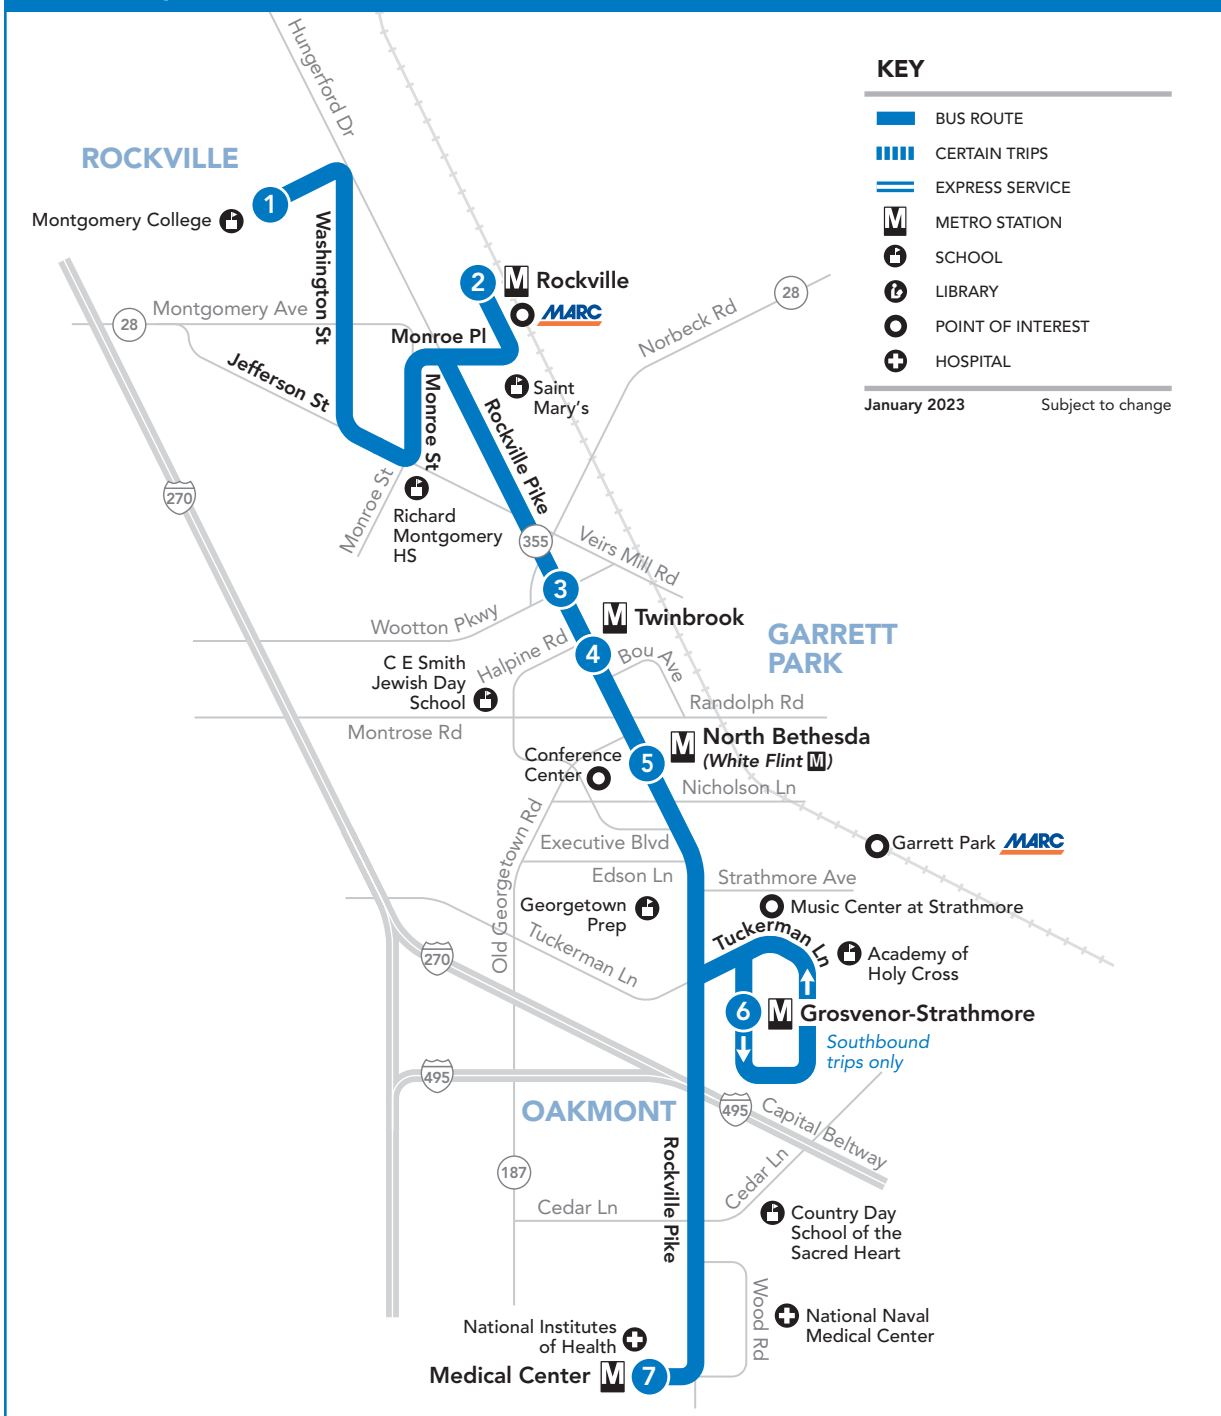

46 Montgomery College – Rockville M – Twinbrook M – North Bethesda M (White Flint M) – Grosvenor-Strathmore M – Medical Center M

46 To Medical Center M SUNDAY SEE TIMEPOINT LOCATION ON ROUTE MAP

	1	2	3	4	5	6	7
Montgomery College (Rockville)	5:00	5:10	5:14	5:19	5:25	5:29	5:36
Rockville M	5:35	5:45	5:49	5:54	6:00	6:04	6:11
Rockville Pike & Edmonston Drive	6:10	6:20	6:24	6:29	6:35	6:39	6:46
Twinbrook (West)	6:45	6:55	6:59	7:04	7:10	7:14	7:21
North Bethesda (White Flint M)	7:15	7:25	7:29	7:34	7:40	7:44	7:51
Grosvenor-Strathmore M	7:45	7:55	7:59	8:04	8:10	8:14	8:21
Medical Center M	8:15	8:25	8:29	8:34	8:40	8:44	8:51
	8:45	8:55	8:59	9:04	9:10	9:14	9:21
	9:15	9:26	9:31	9:37	9:44	9:49	9:56
	9:45	9:56	10:01	10:07	10:14	10:19	10:26
	10:10	10:21	10:26	10:32	10:39	10:44	10:51
	10:35	10:46	10:51	10:57	11:04	11:09	11:16
	11:00	11:11	11:17	11:24	11:32	11:38	11:46
	11:25	11:36	11:42	11:49	11:57	12:03	12:11
	11:50	12:01	12:07	12:14	12:22	12:28	12:36
	12:15	12:26	12:32	12:39	12:47	12:53	1:01
	12:40	12:51	12:57	1:04	1:12	1:18	1:26
	1:05	1:16	1:22	1:29	1:37	1:43	1:51
	1:30	1:41	1:47	1:54	2:02	2:08	2:16
	1:55	2:06	2:12	2:19	2:27	2:33	2:41
	2:20	2:31	2:37	2:44	2:52	2:58	3:06
	2:45	2:56	3:02	3:09	3:17	3:23	3:31
	3:10	3:21	3:27	3:34	3:42	3:48	3:56
	3:35	3:46	3:52	3:59	4:07	4:13	4:21
	4:00	4:11	4:17	4:24	4:32	4:38	4:46
	4:25	4:36	4:42	4:49	4:57	5:03	5:11
	4:50	5:01	5:07	5:14	5:22	5:28	5:36
	5:15	5:26	5:32	5:39	5:47	5:53	6:01
	5:40	5:51	5:57	6:04	6:12	6:18	6:26
	6:05	6:16	6:22	6:29	6:37	6:42	6:49
	6:30	6:41	6:47	6:54	7:02	7:07	7:14
	7:00	7:11	7:17	7:24	7:32	7:37	7:44
	7:40	7:51	7:56	8:02	8:08	8:13	8:20
	8:25	8:34	8:39	8:44	8:50	8:55	9:02
	9:15	9:24	9:29	9:34	9:40	9:45	9:52
	10:05	10:14	10:19	10:24	10:30	10:35	10:42
	10:55	11:04	11:09	11:14	11:20	11:25	11:32
	11:50	11:59	12:04	12:09	12:15	12:20	12:27

NOTES: AM PM

46 To Montgomery College (Rockville) SUNDAY SEE TIMEPOINT LOCATION ON ROUTE MAP