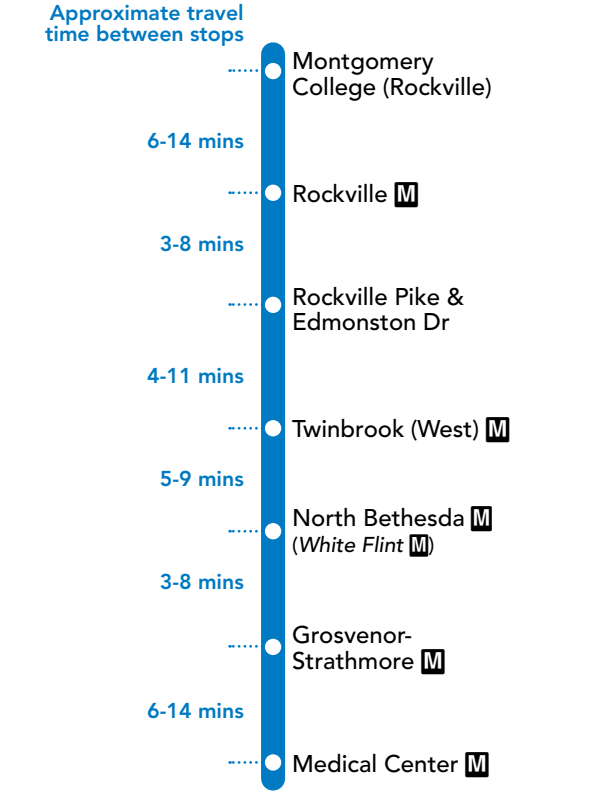

EFFECTIVE: JANUARY 14, 2024

SERVICE DAYS

DAILY

Telephone 311
Online at www.rideonbus.com
Real Time Info at www.rideonrealtime.com