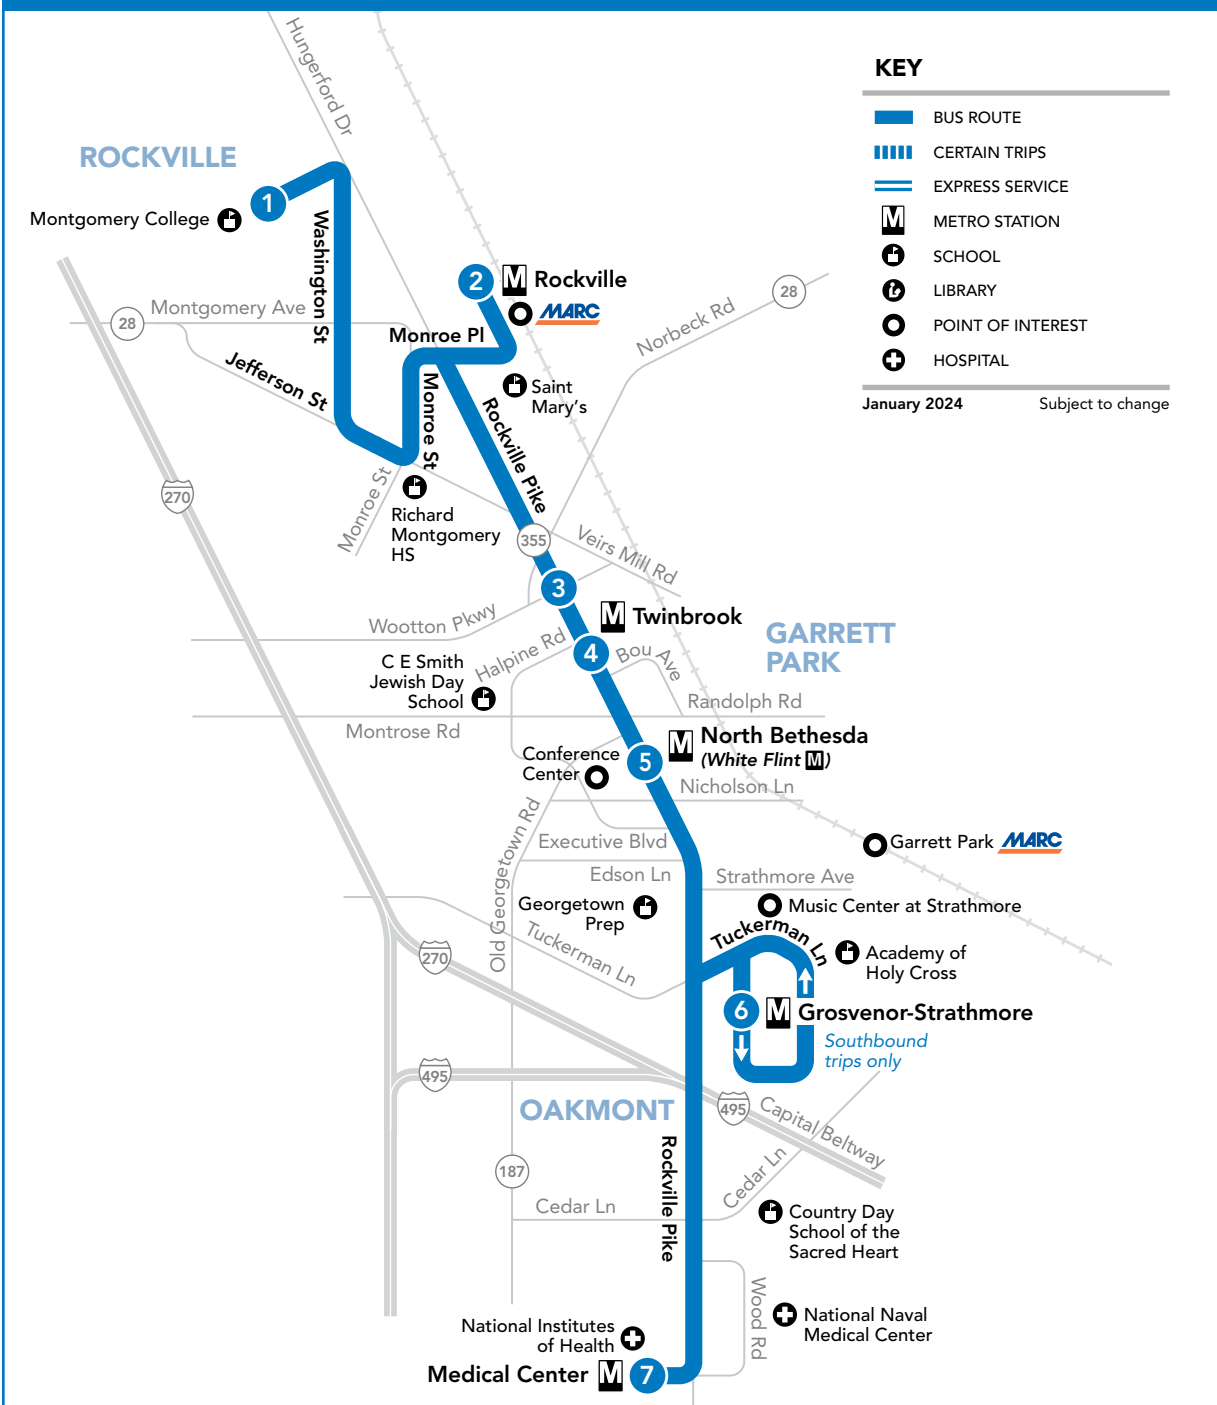

46

Montgomery College – Rockville M –
Twinbrook M – North Bethesda M (White Flint M) –
Grosvenor-Strathmore M – Medical Center M

46 To Medical Center M

SUNDAY

SEE TIMEPOINT LOCATION ON ROUTE MAP

	1	2	3	4	5	6	7
Montgomery College (Rockville)							
Rockville M							
Rockville Pike & Edmonston Drive							
Twinbrook (West)							
North Bethesda (White Flint M)							
Grosvenor-Strathmore M							
Medical Center M							
1	5:00	5:10	5:14	5:19	5:25	5:29	5:36
2	5:35	5:45	5:49	5:54	6:00	6:04	6:11
3	6:10	6:20	6:24	6:29	6:35	6:39	6:46
4	6:45	6:55	6:59	7:04	7:10	7:14	7:21
5	7:15	7:25	7:29	7:34	7:40	7:44	7:51
6	7:45	7:55	7:59	8:04	8:10	8:14	8:21
7	8:15	8:25	8:29	8:34	8:40	8:44	8:51
1	8:50	9:00	9:04	9:09	9:15	9:19	9:26
2	9:20	9:31	9:36	9:42	9:49	9:54	10:01
3	9:50	10:01	10:06	10:12	10:19	10:24	10:31
4	10:10	10:21	10:26	10:32	10:39	10:44	10:51
5	10:35	10:46	10:51	10:57	11:04	11:09	11:16
6	11:00	11:11	11:17	11:24	11:32	11:38	11:46
7	11:25	11:36	11:42	11:49	11:57	12:03	12:11
1	11:55	12:06	12:12	12:19	12:27	12:33	12:41
2	12:20	12:31	12:37	12:44	12:52	12:58	1:06
3	12:45	12:56	1:02	1:09	1:17	1:23	1:31
4	1:10	1:21	1:27	1:34	1:42	1:48	1:56
5	1:35	1:46	1:52	1:59	2:07	2:13	2:21
6	2:00	2:11	2:17	2:24	2:32	2:38	2:46
7	2:25	2:36	2:42	2:49	2:57	3:03	3:11
1	2:50	3:01	3:07	3:14	3:22	3:28	3:36
2	3:15	3:26	3:32	3:39	3:47	3:53	4:01
3	3:40	3:51	3:57	4:04	4:12	4:18	4:26
4	4:05	4:16	4:22	4:29	4:37	4:43	4:51
5	4:30	4:41	4:47	4:54	5:02	5:08	5:16
6	4:55	5:06	5:12	5:19	5:27	5:33	5:41
7	5:20	5:31	5:37	5:44	5:52	5:58	6:06
1	5:45	5:56	6:02	6:09	6:17	6:23	6:31
2	6:10	6:21	6:27	6:34	6:42	6:47	6:54
3	6:35	6:46	6:52	6:59	7:07	7:12	7:19
4	7:00	7:11	7:17	7:24	7:32	7:37	7:44
5	7:40	7:51	7:56	8:02	8:08	8:13	8:20
6	8:25	8:34	8:39	8:44	8:50	8:55	9:02
7	9:15	9:24	9:29	9:34	9:40	9:45	9:52
1	10:05	10:14	10:19	10:24	10:30	10:35	10:42
2	10:55	11:04	11:09	11:14	11:20	11:25	11:32
3	11:50	11:59	12:04	12:09	12:15	12:20	12:27

NOTES: AM PM

46 To Montgomery College (Rockville)

SUNDAY

SEE TIMEPOINT LOCATION ON ROUTE MAP