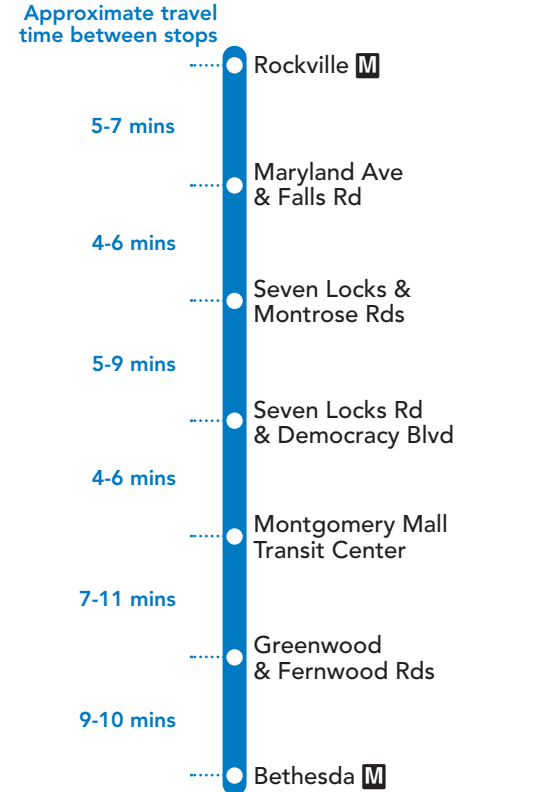

EFFECTIVE: JANUARY 29, 2023

47

SERVICE DAYS
DAILY

Ride On
Montgomery County Transit
Telephone 311
Online at www.rideonbus.com
Real Time Info at www.rideonrealtime.com

SS-Revised