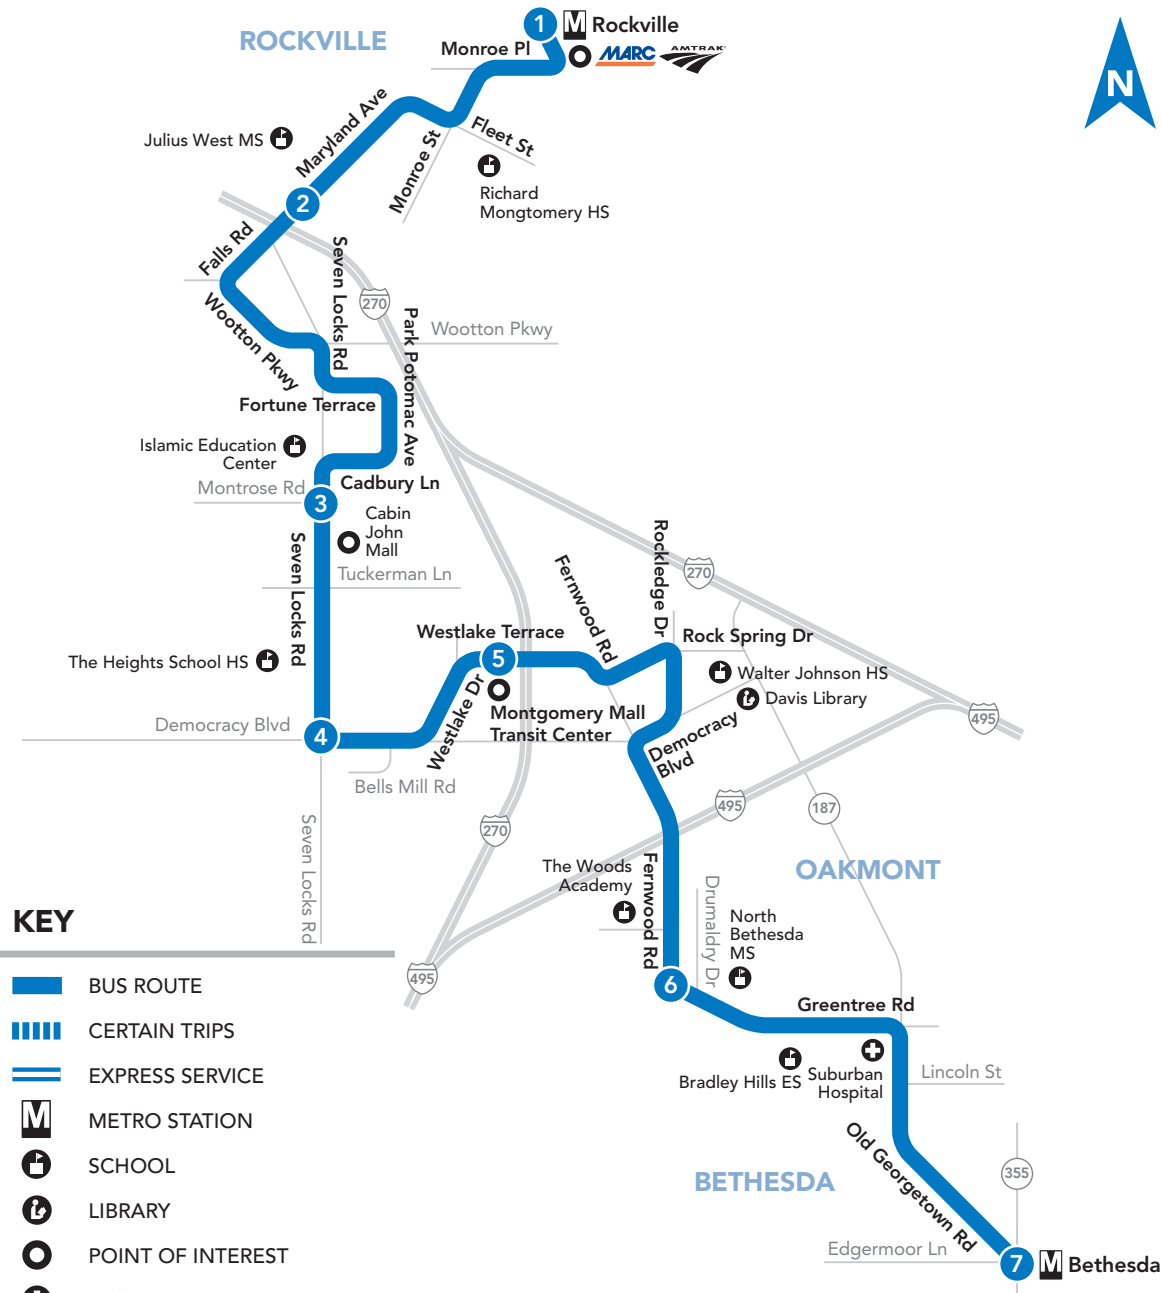

# 47

Rockville M – Maryland Ave – Park Potomac – Seven Locks Rd – Montgomery Mall – Rock Spring Dr – Fernwood Rd – Greentree Rd – Bethesda M

- KEY**
- BUS ROUTE
  - ▬▬▬ CERTAIN TRIPS
  - ▬▬ EXPRESS SERVICE
  - M METRO STATION
  - S SCHOOL
  - L LIBRARY
  - O POINT OF INTEREST
  - + HOSPITAL

## 47 To Bethesda M

**SUNDAY**  
SEE TIMEPOINT LOCATION ON ROUTE MAP

1	2	3	4	5	6	7
7:00	7:03	7:09	7:14	7:19	7:27	7:35
7:35	7:38	7:44	7:49	7:54	8:02	8:10
8:10	8:13	8:20	8:27	8:32	8:40	8:48
8:45	8:48	8:55	9:02	9:07	9:15	9:23
9:20	9:23	9:30	9:37	9:42	9:50	9:58
9:55	9:58	10:05	10:12	10:17	10:25	10:33
10:30	10:33	10:40	10:47	10:52	11:00	11:08
11:05	11:08	11:15	11:22	11:27	11:35	11:43
11:40	11:44	11:51	11:58	12:03	12:13	12:22
12:15	12:19	12:26	12:33	12:38	12:48	12:57
12:50	12:54	1:01	1:08	1:13	1:23	1:32
1:25	1:29	1:36	1:43	1:48	1:58	2:07
2:00	2:04	2:11	2:18	2:23	2:33	2:42
2:35	2:39	2:46	2:53	2:58	3:08	3:17
3:10	3:14	3:21	3:28	3:33	3:43	3:52
3:45	3:49	3:56	4:03	4:08	4:18	4:27
4:20	4:24	4:31	4:38	4:43	4:53	5:02
4:55	4:59	5:06	5:13	5:18	5:28	5:37
5:30	5:34	5:41	5:48	5:53	6:03	6:12
6:05	6:09	6:16	6:23	6:28	6:38	6:47
6:45	6:49	6:56	7:02	7:07	7:15	7:23
7:25	7:29	7:36	7:42	7:47	7:55	8:03
8:05	8:09	8:16	8:22	8:27	8:35	8:43
8:50	8:54	9:01	9:07	9:12	9:20	9:28
9:35	9:39	9:46	9:52	9:57	10:05	10:13