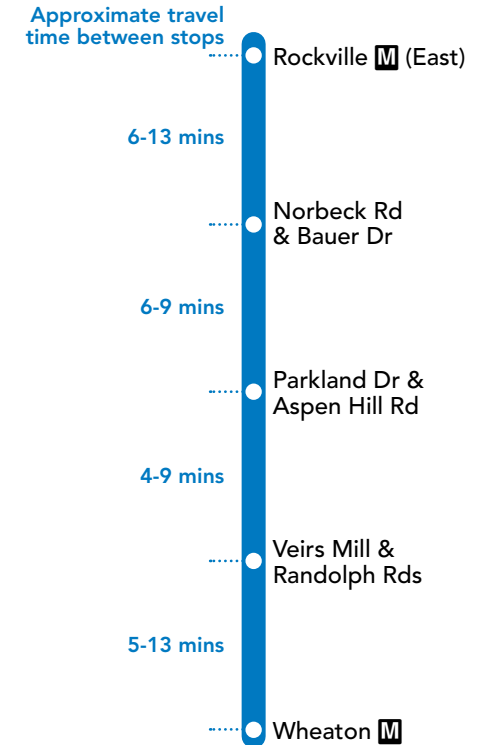

YouTube youtube.com/RideOnMCT
 Instagram instagram.com/RideOnMCT

Thank You for Riding with Us!

Printed on recycled paper with soy-based ink

EFFECTIVE: SEPTEMBER 11, 2022

48

SERVICE DAYS

DAILY

Telephone 311
Online at www.rideonbus.com
Real Time Info at www.rideonrealtime.com