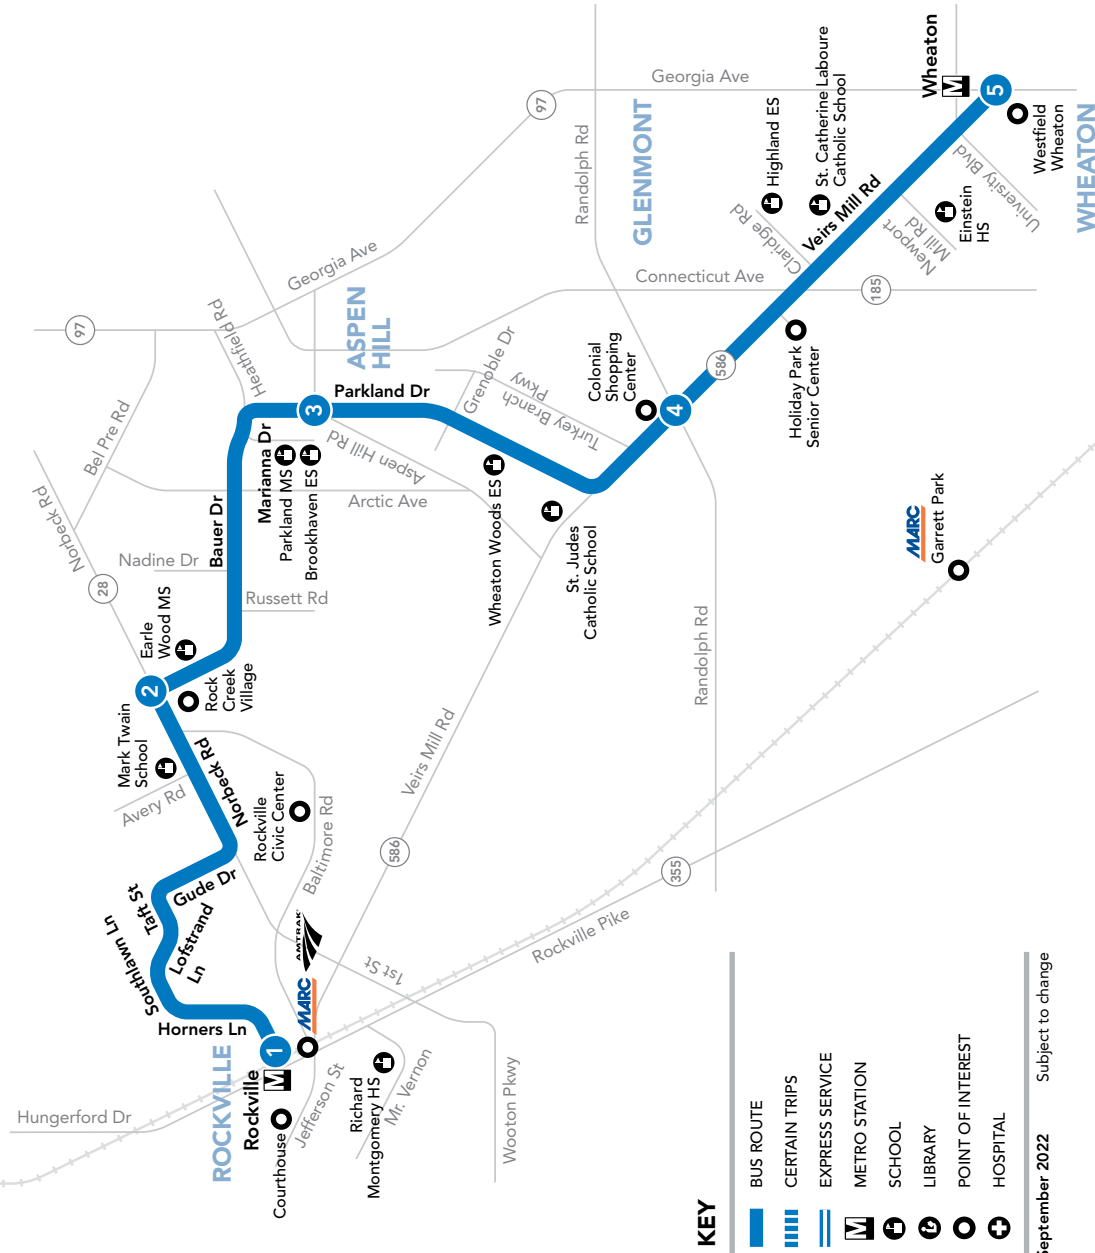

KEY

- BUS ROUTE
- CERTAIN TRIPS
- EXPRESS SERVICE
- METRO STATION
- SCHOOL
- LIBRARY
- POINT OF INTEREST
- HOSPITAL

September 2022 Subject to change

48 To Wheaton M

SUNDAY

SEE TIMEPOINT LOCATION ON ROUTE MAP

Rockville M (East)	Norbeck Rd & Bauer Dr	Parkland Dr & Aspen Hill Rd	Veirs Mill & Randolph Rds	Wheaton M
1	2	3	4	5
6:15	6:22	6:30	6:38	6:44
7:00	7:07	7:15	7:23	7:29
7:45	7:52	8:00	8:08	8:14
8:20	8:27	8:35	8:43	8:49
8:55	9:02	9:10	9:18	9:24
9:30	9:37	9:45	9:53	9:59
10:05	10:12	10:20	10:28	10:34
10:40	10:47	10:55	11:03	11:09
11:15	11:23	11:31	11:40	11:47
11:50	11:58	12:06	12:15	12:22
12:25	12:33	12:41	12:50	12:57
1:00	1:08	1:16	1:25	1:32
1:35	1:43	1:51	2:00	2:07
2:10	2:18	2:26	2:35	2:42
2:45	2:53	3:01	3:10	3:17
3:20	3:28	3:36	3:45	3:52
3:55	4:03	4:11	4:20	4:27
4:30	4:38	4:46	4:55	5:02
5:05	5:12	5:19	5:27	5:34
5:40	5:47	5:54	6:02	6:09
6:20	6:27	6:34	6:42	6:49
7:00	7:07	7:14	7:21	7:27
7:45	7:52	7:59	8:06	8:12
8:30	8:37	8:44	8:51	8:57
9:15	9:22	9:29	9:36	9:42

NOTES: AM PM

48 To Rockville M

SUNDAY

SEE TIMEPOINT LOCATION ON ROUTE MAP

Wheaton M	Veirs Mill & Randolph Rds	Parkland Dr & Aspen Hill Rd	Norbeck Rd & Bauer Dr	Rockville M (East)
5	4	3	2	1
6:10	6:17	6:24	6:32	6:39
6:55	7:02	7:09	7:17	7:24
7:40	7:47	7:54	8:02	8:09
8:20	8:27	8:34	8:42	8:49
8:55	9:02	9:09	9:17	9:24
9:30	9:37	9:44	9:52	9:59
10:05	10:12	10:19	10:27	10:34
10:40	10:47	10:54	11:02	11:09
11:15	11:22	11:29	11:37	11:44
11:50	11:57	12:04	12:12	12:19
12:25	12:34	12:41	12:49	12:56
1:00	1:09	1:16	1:24	1:31
1:35	1:44	1:51	1:59	2:06
2:10	2:19	2:26	2:34	2:41
2:45	2:54	3:01	3:09	3:16
3:20	3:29	3:36	3:44	3:51
3:55	4:04	4:11	4:18	4:25
4:30	4:39	4:46	4:53	5:00
5:05	5:14	5:21	5:28	5:35
5:40	5:49	5:56	6:03	6:10
6:15	6:24	6:31	6:38	6:45
6:55	7:02	7:09	7:17	7:24
7:40	7:47	7:54	8:02	8:09
8:25	8:32	8:39	8:47	8:54
9:10	9:17	9:24	9:32	9:39
9:55	10:02	10:09	10:17	10:24

NOTES: AM PM

Please arrive at your stop several minutes ahead of your bus' scheduled arrival. Since safe service is a priority at Ride On, buses may be delayed due to traffic or weather.

WELCOME TO RIDE ON

RIDE ON is a community bus service operated by the Montgomery County Department of Transportation. **RIDE ON** operates over 75 routes that serve all 13 Montgomery County Metrorail stations and 7 MARC stations. For detailed information, or to have timetables mailed, call **311**. Outside Montgomery County **240-777-0311**

Visit our web site at: www.rideonbus.com
Real Time information is available at: www.rideonrealtime.com
Regular Mailing Address: Montgomery County DOT Division of Transit Services 101 Monroe Street, 5th Floor Rockville, MD 20850

For more information, or to request this document in an alternate format or translated into another language, please call 311, or outside Montgomery County 240-777-0311.

Para más información o para pedir este documento en un formato diferente o traducido a otro idioma, por favor, llame al 311 o de fuera del Condado de Montgomery al 240-777-0311.

如需更多信息、需要以其它格式提供本文档或需要将本文档翻译成其它语言, 请拨打311。如果您不在蒙哥马利郡, 请拨打240-777-0311。