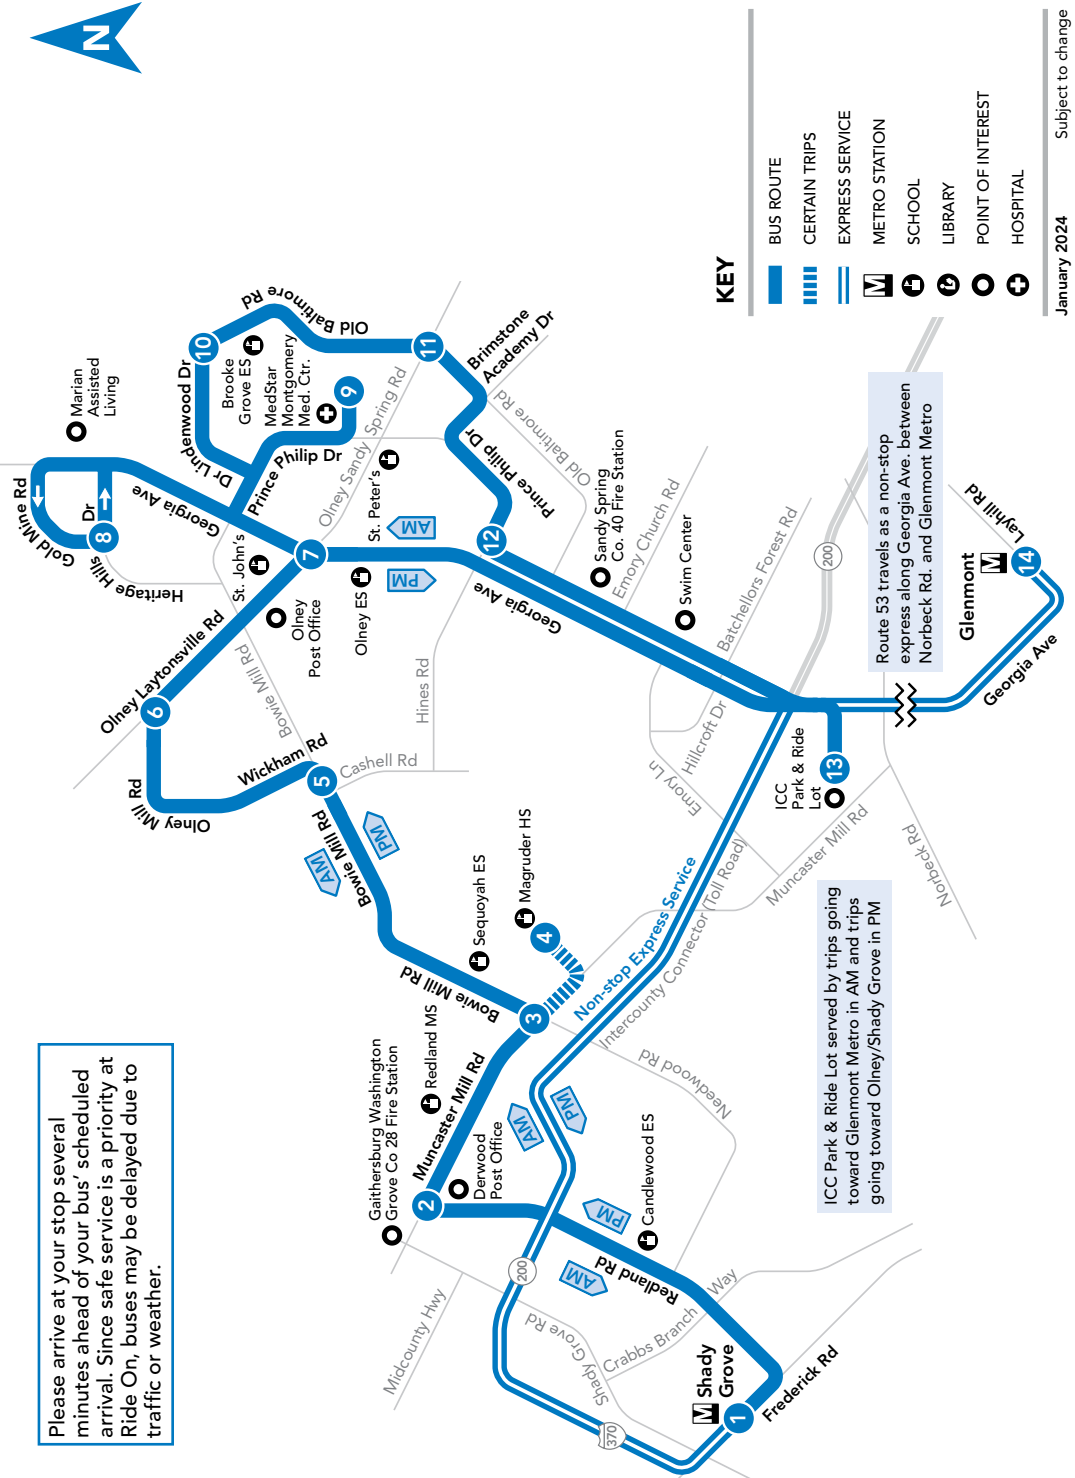

53

Shady Grove M - MD 115 & Bowie Mill Rd - Gold Mine Rd - Lindenwood Dr - Montgomery General Hospital - Prince Phillip Dr - ICC Park & Ride Lot - Georgia Ave - Norbeck Rd - Glenmont M

Ride On
Montgomery County Transit

Please arrive at your stop several minutes ahead of your bus' scheduled arrival. Since safe service is a priority at Ride On, buses may be delayed due to traffic or weather.

January 2024
Subject to change

WELCOME TO RIDE ON

RIDE ON is a community bus service operated by the Montgomery County Department of Transportation. **RIDE ON** operates over 75 routes that serve all 13 Montgomery County Metrorail stations and 7 MARC stations. For detailed information, or to have timetables mailed, call **311**. Outside Montgomery County **240-777-0311**