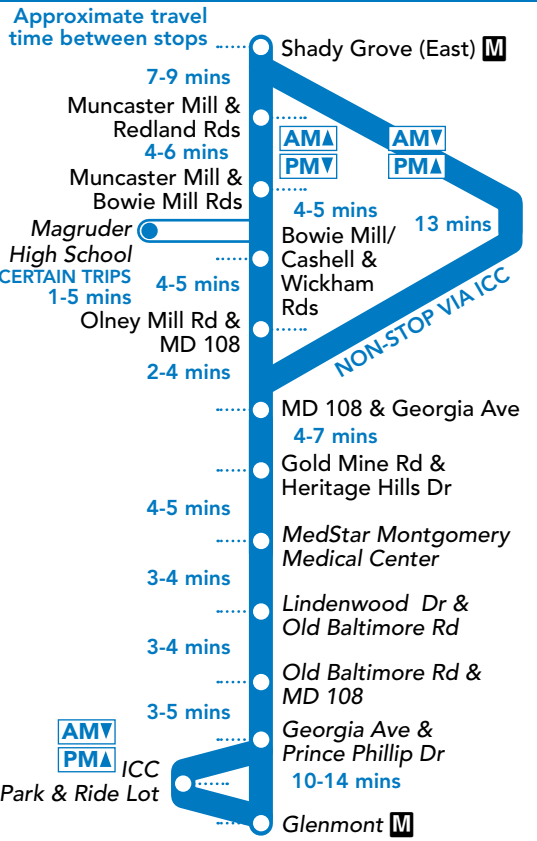

53

SERVICE DAYS
MONDAY - FRIDAY

Ride On
Montgomery County Transit

Telephone 311
Online at www.rideonbus.com
Real Time Info at www.rideonrealtime.com