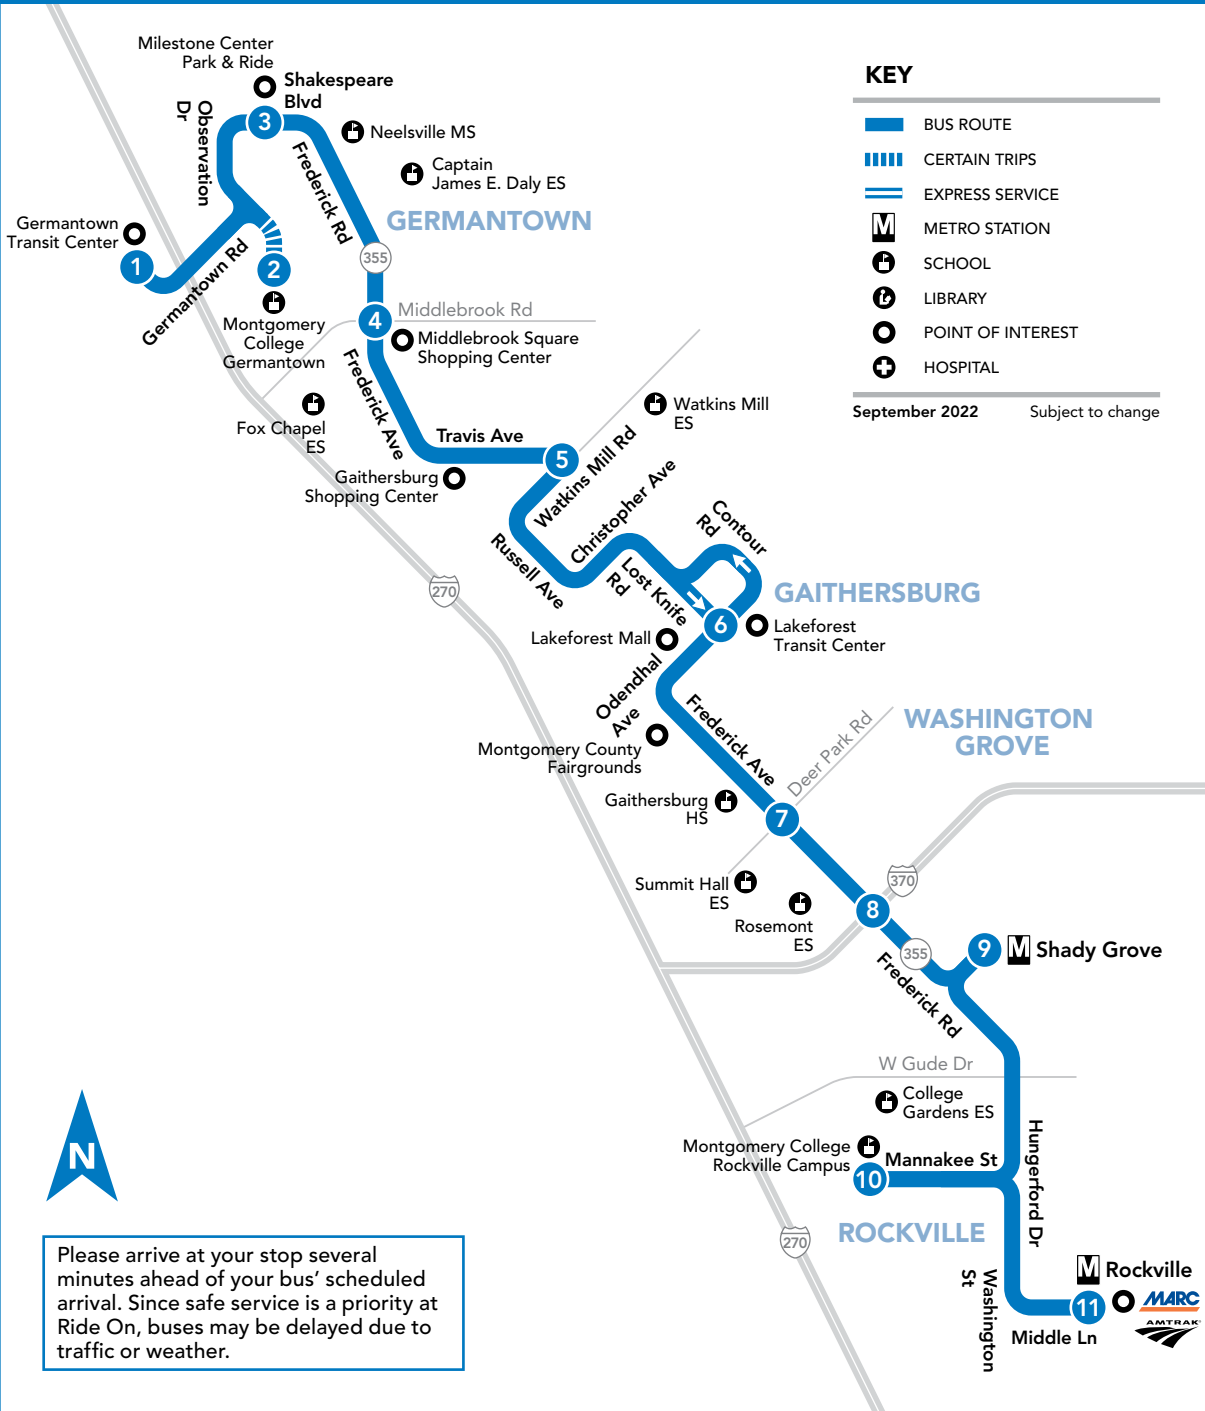

55 To Rockville

MONDAY THROUGH FRIDAY

SEE TIMEPOINT LOCATION ON ROUTE MAP

Montgomery Coll. (GTC)
Transit Center (Germantown)
Milestone Center
MD 355 & Middlebrook Rd
MD 355 & Deer Park Rd
MD 355 & Watkins Mill Rd
Lakerest Transit Center
Shady Grove (West)
Shady Grove (West)
Shady Grove (West)
Montgomery Coll. (Rockville)
Montgomery Coll. (West)

NOTES:

55 To Germantown

MONDAY THROUGH FRIDAY

SEE TIMEPOINT LOCATION ON ROUTE MAP

Montgomery Coll. (GTC)
Transit Center (Germantown)
Milestone Center
MD 355 & Middlebrook Rd
MD 355 & Deer Park Rd
MD 355 & Watkins Mill Rd
Lakerest Transit Center
Shady Grove (West)
Shady Grove (West)
Shady Grove (West)
Montgomery Coll. (Rockville)
Montgomery Coll. (West)

55

Germantown Transit Center (GTC) – Montgomery College (Germantown) - Milestone Ctr – Lakeforest TC – Shady Grove M – Rockville M

KEY
BUS ROUTE
CERTAIN TRIPS
EXPRESS SERVICE
METRO STATION
SCHOOL
LIBRARY
POINT OF INTEREST
HOSPITAL

SEE TIMEPOINT LOCATION ON ROUTE MAP

Table with 11 columns representing stops from 11 to 1 and 11 rows of departure times for AM and PM directions.

NOTES: AM PM

FARES Effective August 2022

Table listing various fare options such as Regular Fare (\$1.00), Transfer from MetroRail (\$1.00), and MetroAccess.