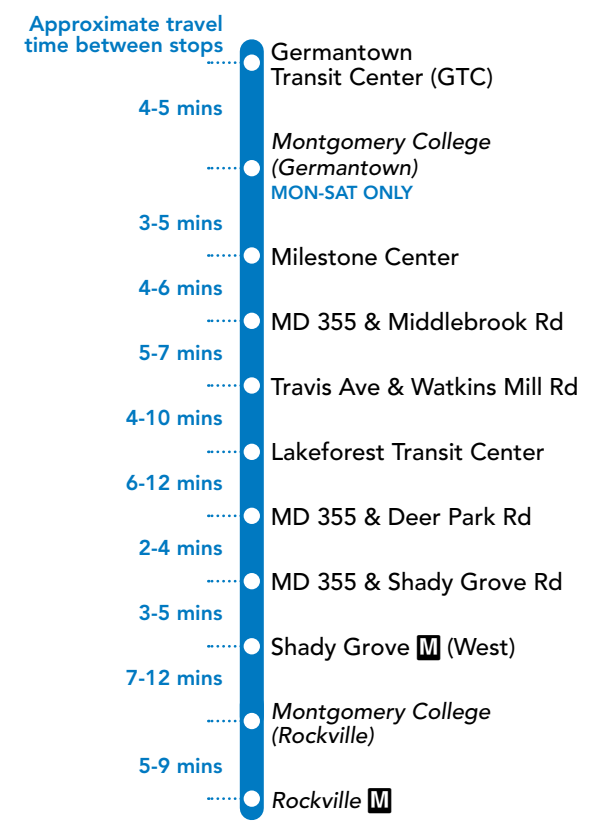

EFFECTIVE: SEPTEMBER 11, 2022

SERVICE DAYS DAILY

Ride On Montgomery County Transit logo and contact information: Telephone 311, Online at www.rideonbus.com, Real Time Info at www.rideonrealtime.com