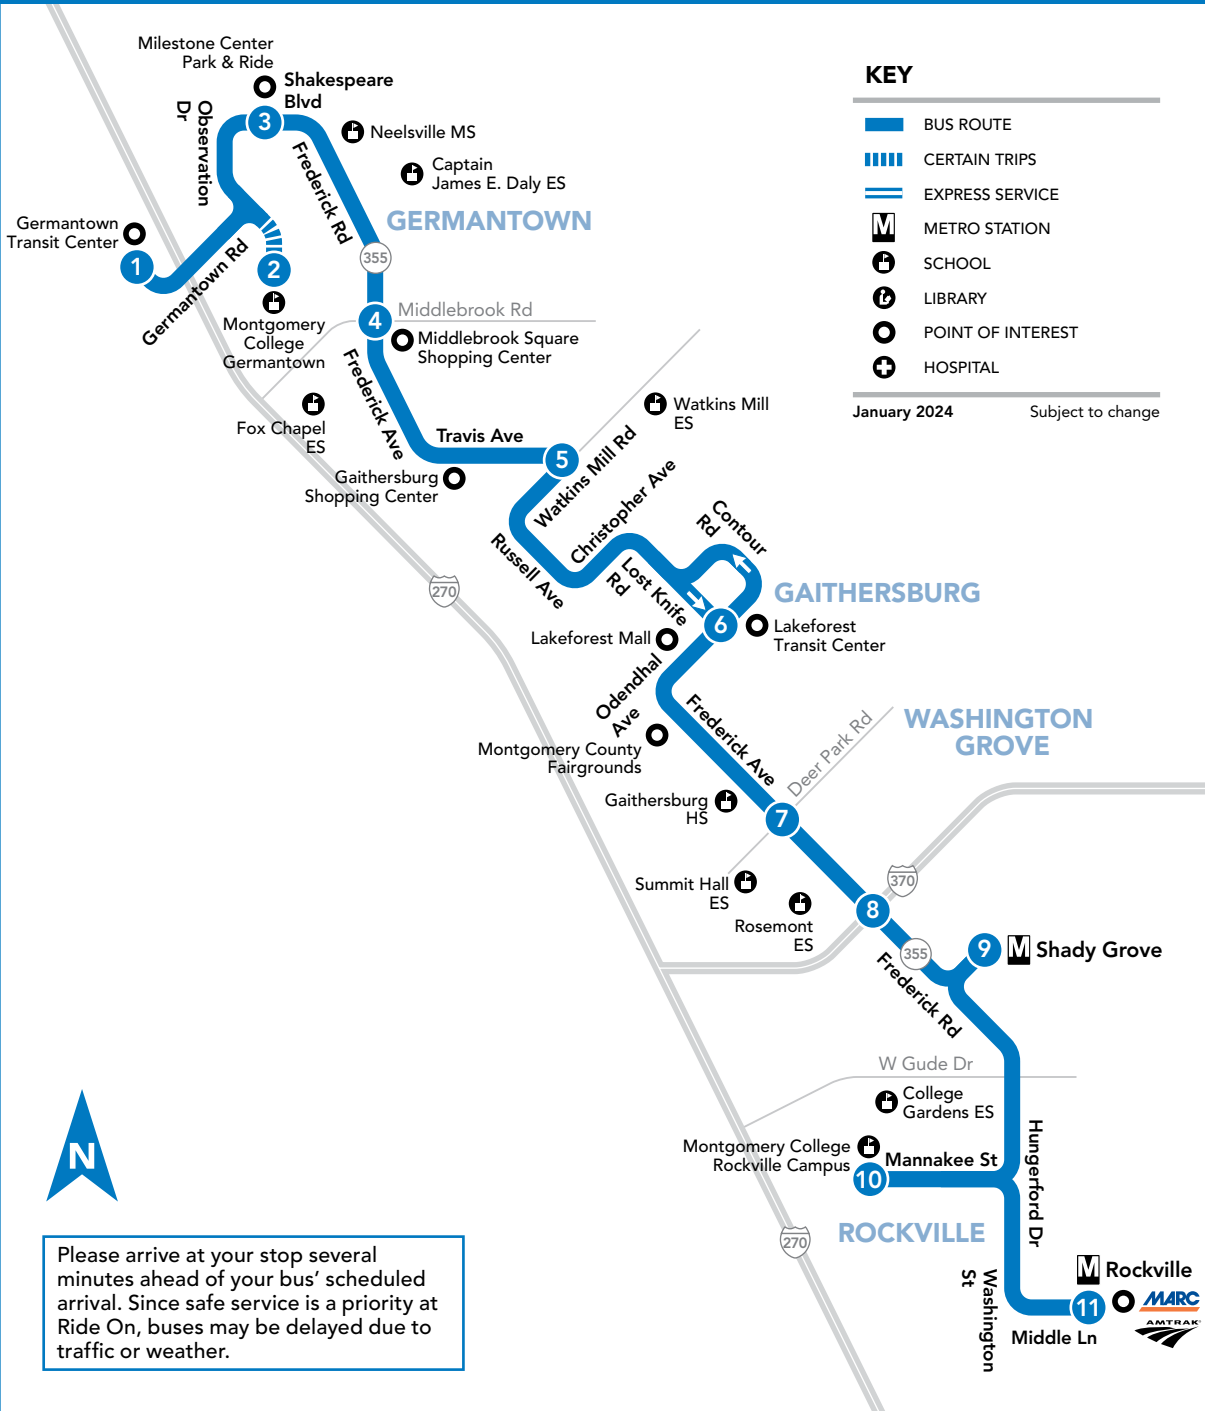

55 To Rockville

MONDAY THROUGH FRIDAY

SEE TIMEPOINT LOCATION ON ROUTE MAP

Rockville (West)
 Montgomery Coll. (Rockville)
 Shady Grove (West)
 MD 355 & Deer Park Rd
 Transist Center
 Lakereast
 Watkins Mill Rd
 Travis Ave & Middlebrook Rd
 MD 355 & Shady Grove Rd
 Shady Grove (West)
 Montgomery Coll. (Rockville)
 Rockville (West)

NOTES:

55 To Rockville

SATURDAY

SEE TIMEPOINT LOCATION ON ROUTE MAP

Rockville (West)
 Montgomery Coll. (Rockville)
 Shady Grove (West)
 MD 355 & Deer Park Rd
 Transist Center
 Lakereast
 Watkins Mill Rd
 Travis Ave & Middlebrook Rd
 MD 355 & Shady Grove Rd
 Shady Grove (West)
 Montgomery Coll. (Rockville)
 Rockville (West)

55

Germantown Transit Center (GTC) – Montgomery College (Germantown) - Milestone Ctr – Lakeforest TC – Shady Grove M – Rockville M

Please arrive at your stop several minutes ahead of your bus' scheduled arrival. Since safe service is a priority at Ride On, buses may be delayed due to traffic or weather.

- Vertical list of stops with approximate travel times between them: Germantown Transit Center (GTC), Montgomery College (Germantown), Milestone Center, MD 355 & Middlebrook Rd, Travis Ave & Watkins Mill Rd, Lakeforest Transit Center, MD 355 & Deer Park Rd, MD 355 & Shady Grove Rd, Shady Grove M (West), Montgomery College (Rockville), Rockville M.