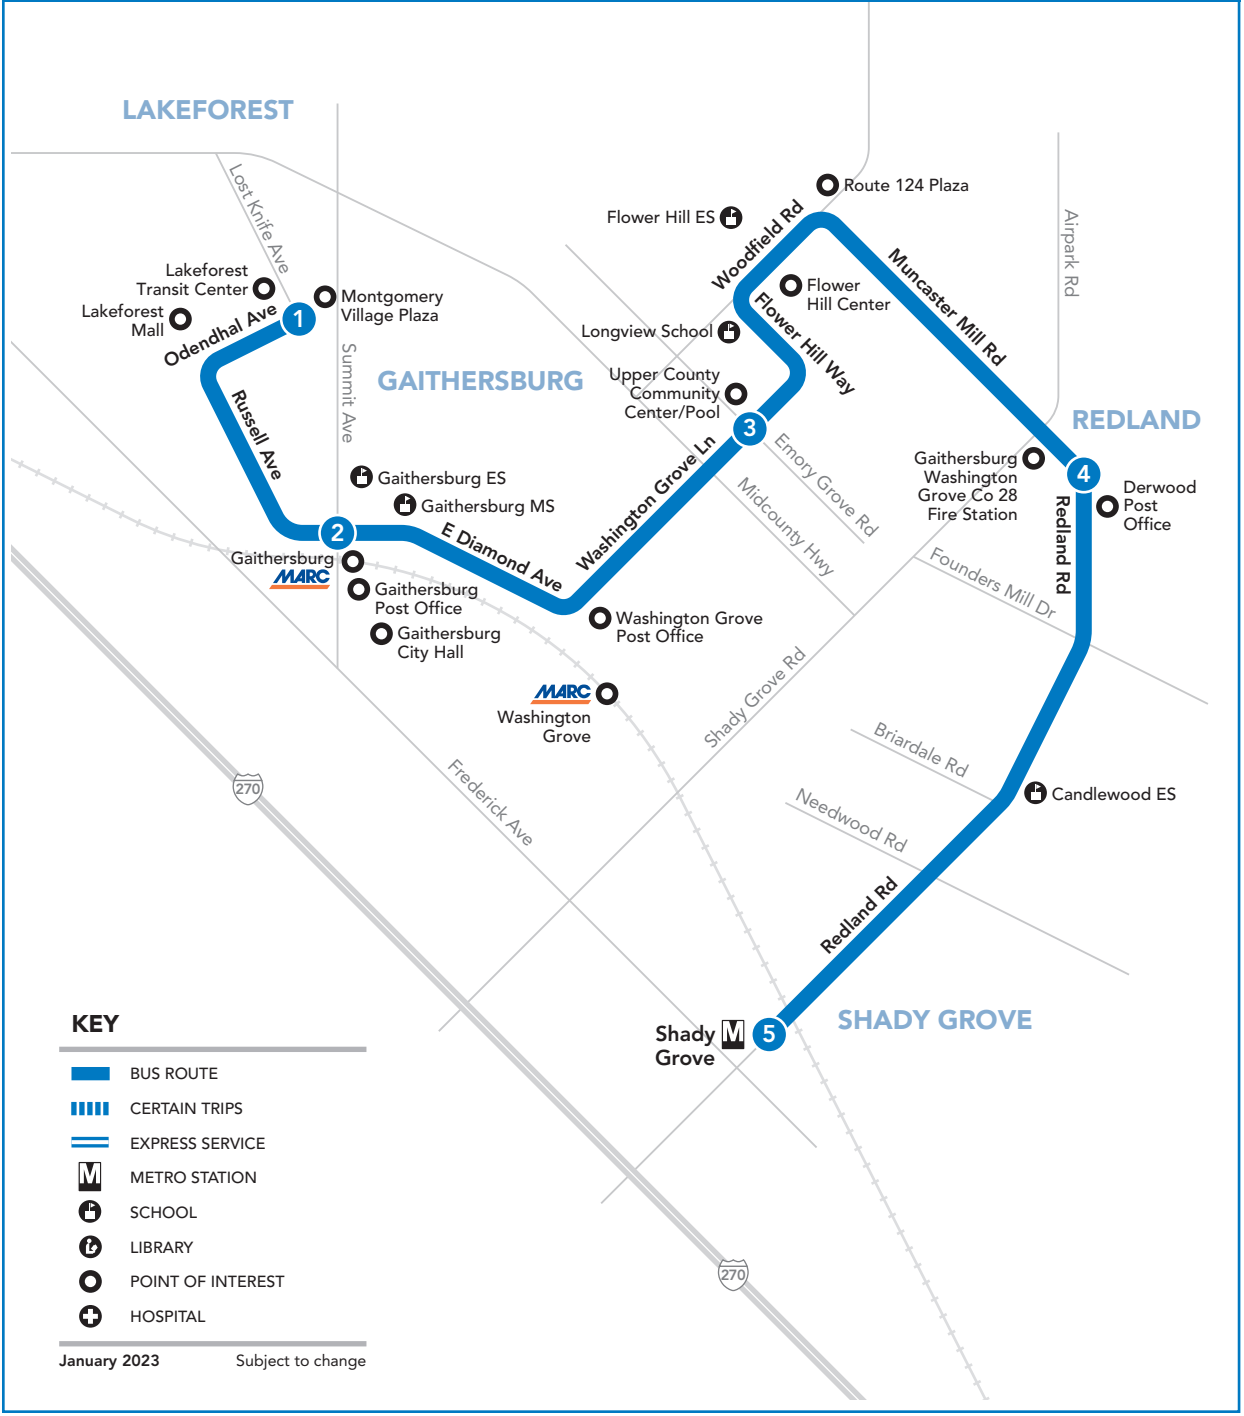

57 Lakeforest Transit Center – Old Town Gaithersburg – Washington Grove – Emory Grove – Redland Rd – Shady Grove M

57 To Shady Grove M SUNDAY

SEE TIMEPOINT LOCATION ON ROUTE MAP

Lakeforest Transit Center	Summit & Diamond Aves	MD 124 & Emory Grove Rd	MD 115 & Redland Rd	Shady Grove (West) M
5:55	6:00	6:05	6:11	6:16
6:25	6:30	6:35	6:41	6:46
6:55	7:00	7:05	7:11	7:16
7:25	7:30	7:35	7:41	7:46
7:55	8:00	8:05	8:11	8:16
8:25	8:30	8:35	8:41	8:46
8:55	9:00	9:05	9:11	9:16
9:25	9:30	9:35	9:41	9:46
9:55	10:00	10:05	10:11	10:16
10:25	10:31	10:38	10:45	10:50
10:55	11:01	11:08	11:15	11:20
11:25	11:31	11:38	11:45	11:50
11:55	12:01	12:08	12:15	12:20
12:25	12:31	12:38	12:45	12:50
12:55	1:01	1:08	1:15	1:20
1:25	1:31	1:38	1:45	1:50
1:55	2:01	2:08	2:15	2:20
2:25	2:31	2:38	2:45	2:50
2:55	3:01	3:08	3:15	3:20
3:25	3:31	3:38	3:45	3:50
3:55	4:01	4:07	4:13	4:18
4:25	4:31	4:37	4:43	4:48
5:00	5:06	5:12	5:18	5:23
5:35	5:41	5:47	5:53	5:58
6:10	6:16	6:22	6:28	6:33
6:45	6:51	6:57	7:03	7:08
7:20	7:26	7:32	7:38	7:43
7:55	8:01	8:07	8:13	8:18
8:30	8:36	8:42	8:48	8:53
9:05	9:11	9:17	9:23	9:28

SEE TIMEPOINT LOCATION ON ROUTE MAP

Shady Grove (West) M	MD 115 & Redland Rd	MD 124 & Emory Grove Rd	Summit & Diamond Aves	Lakeforest Transit Center
6:25	6:30	6:37	6:43	6:47
6:55	7:00	7:07	7:13	7:17
7:25	7:30	7:37	7:43	7:47
7:55	8:00	8:07	8:13	8:17
8:25	8:30	8:37	8:43	8:47
8:55	9:00	9:07	9:13	9:17
9:25	9:30	9:37	9:43	9:47
9:55	10:01	10:08	10:14	10:19
10:25	10:31	10:38	10:44	10:49
10:55	11:01	11:08	11:14	11:19
11:25	11:31	11:38	11:44	11:49
11:55	12:01	12:08	12:14	12:19
12:25	12:31	12:38	12:44	12:49
12:55	1:01	1:08	1:14	1:19
1:25	1:31	1:38	1:44	1:49
1:55	2:01	2:08	2:14	2:19
2:25	2:31	2:38	2:44	2:49
2:55	3:01	3:08	3:14	3:19
3:25	3:31	3:38	3:44	3:49
3:55	4:01	4:08	4:14	4:19
4:25	4:31	4:38	4:44	4:49
5:00	5:06	5:13	5:18	5:23
5:35	5:41	5:48	5:53	5:58
6:10	6:16	6:23	6:28	6:33
6:45	6:51	6:58	7:03	7:08
7:20	7:26	7:33	7:38	7:43
7:55	8:01	8:08	8:13	8:18
8:30	8:36	8:43	8:48	8:53
9:05	9:11	9:18	9:23	9:28