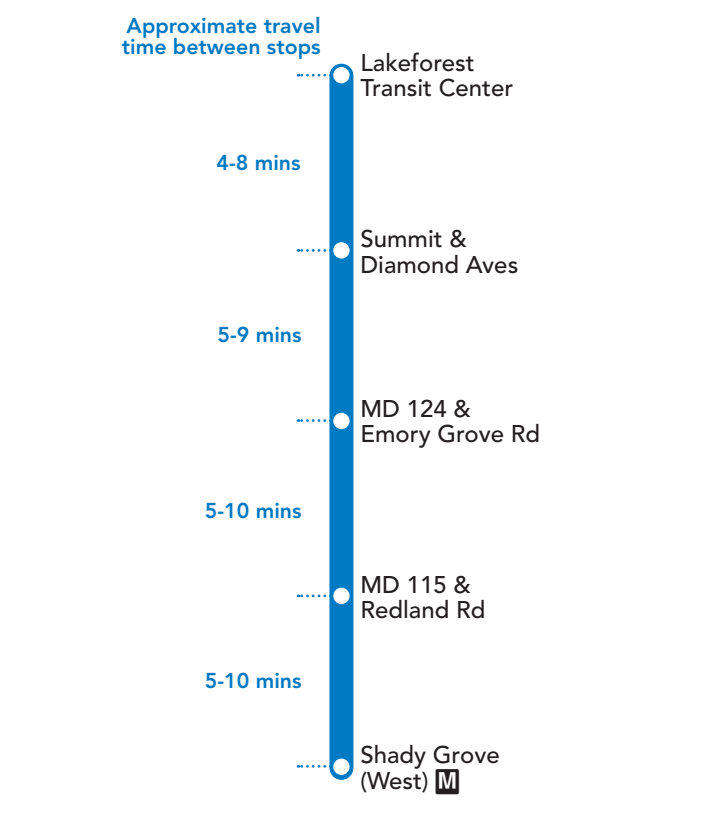

EFFECTIVE: JANUARY 29, 2023

57

SERVICE DAYS

DAILY

Telephone 311
Online at www.rideonbus.com
Real Time Info at www.rideonrealtime.com