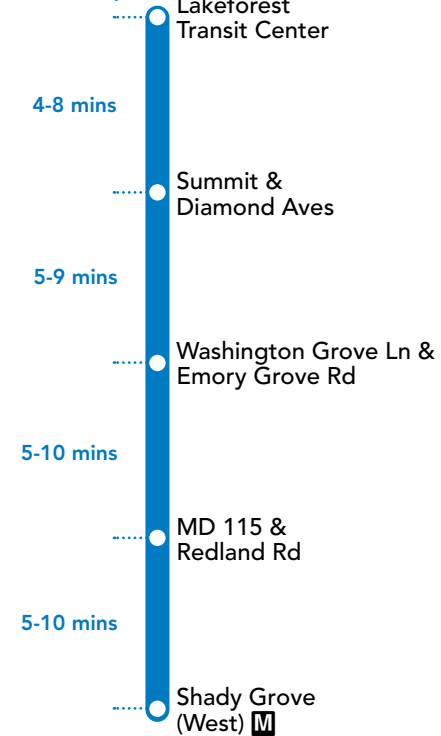

SERVICE DAYS
DAILY

Telephone 311
Online at www.rideonbus.com
Real Time Info at www.rideonrealtime.com