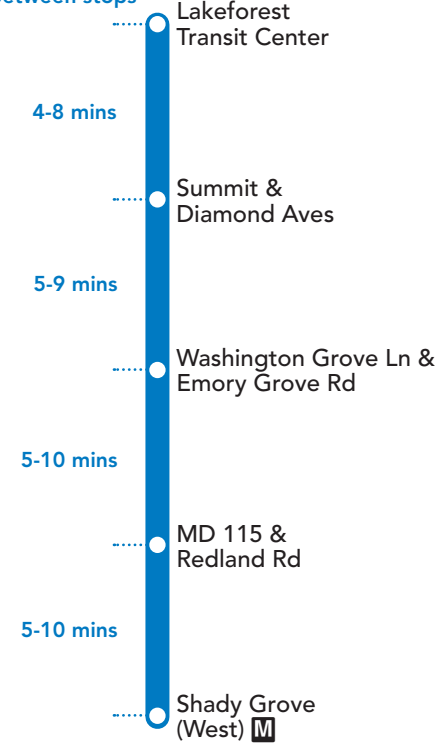

SERVICE DAYS

DAILY

Telephone 311
Online at www.rideonbus.com
Real Time Info at www.rideonrealtime.com