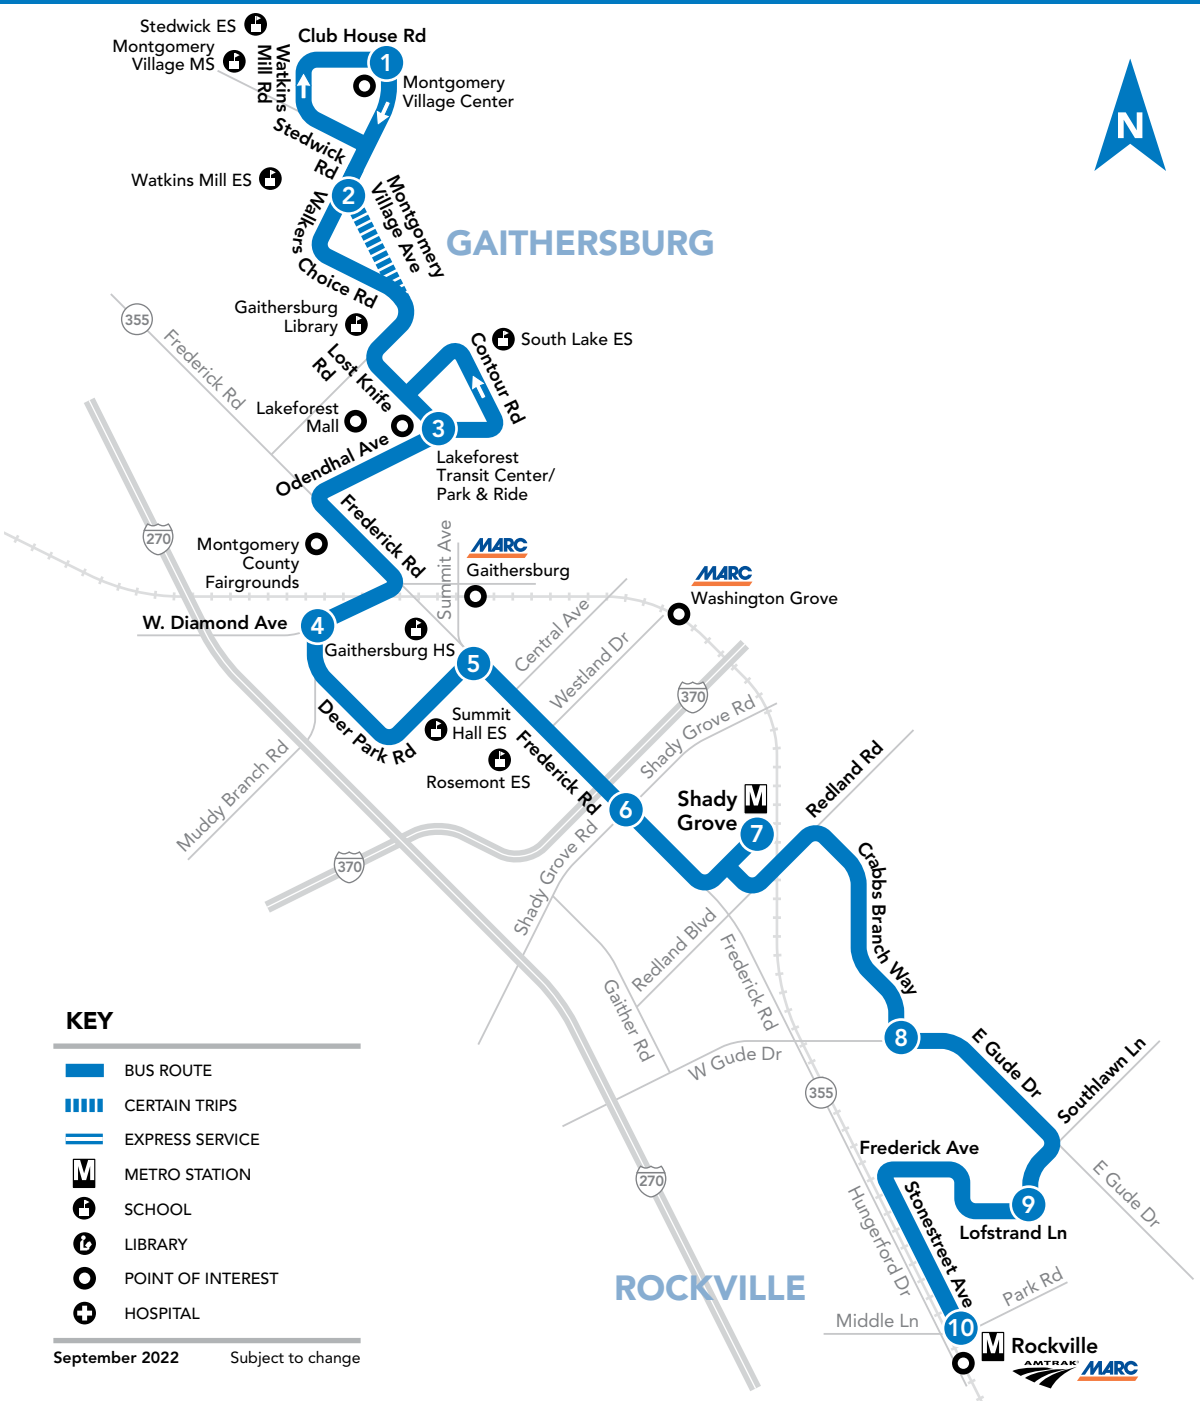

59

Montgomery Village Center – Lakeforest Transit Ctr – Muddy Branch Road – West Deer Park – Shady Grove M – Lincoln Park – Rockville M

59 To Rockville M SUNDAY

Table with 10 columns representing stops and 2 rows for AM and PM departure times.

NOTES: AM PM

59 To Montgomery Village Center SUNDAY

Table with 10 columns representing stops and 2 rows for AM and PM departure times.

NOTES: AM PM

WELCOME TO RIDE ON

RIDE ON is a community bus service operated by the Montgomery County Department of Transportation.

HOLIDAY SCHEDULE

Weekday Schedule operates on Indigenous Peoples' Day Saturday Schedule operates on Independence Day Sunday Schedule operates on New Year's Day, Memorial Day, Labor Day, Thanksgiving Day, Christmas Day Special Schedule operates on MLK, Jr. Day, Presidents' Day, Juneteenth, Veterans Day