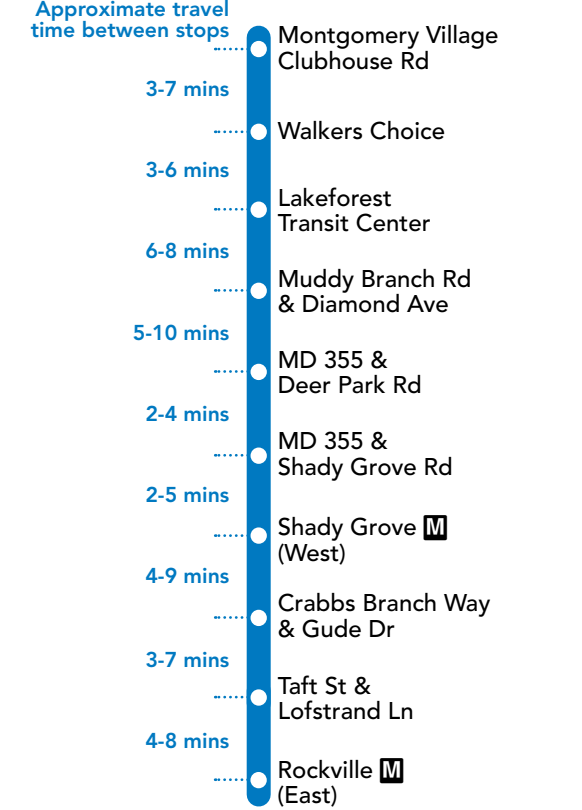

EFFECTIVE: SEPTEMBER 11, 2022

SERVICE DAYS DAILY

Ride On Montgomery County Transit logo and contact information: Telephone 311, Online at www.rideonbus.com, Real Time Info at www.rideonrealtime.com

Montgomery County assures that no person shall, on the grounds of race, color, or national origin, as provided by Title VI of the Civil Rights Act of 1964 and the Civil Rights Act of 1987, be excluded from the participation in, be denied the benefits of, or be otherwise subjected to discrimination under any program or activity.