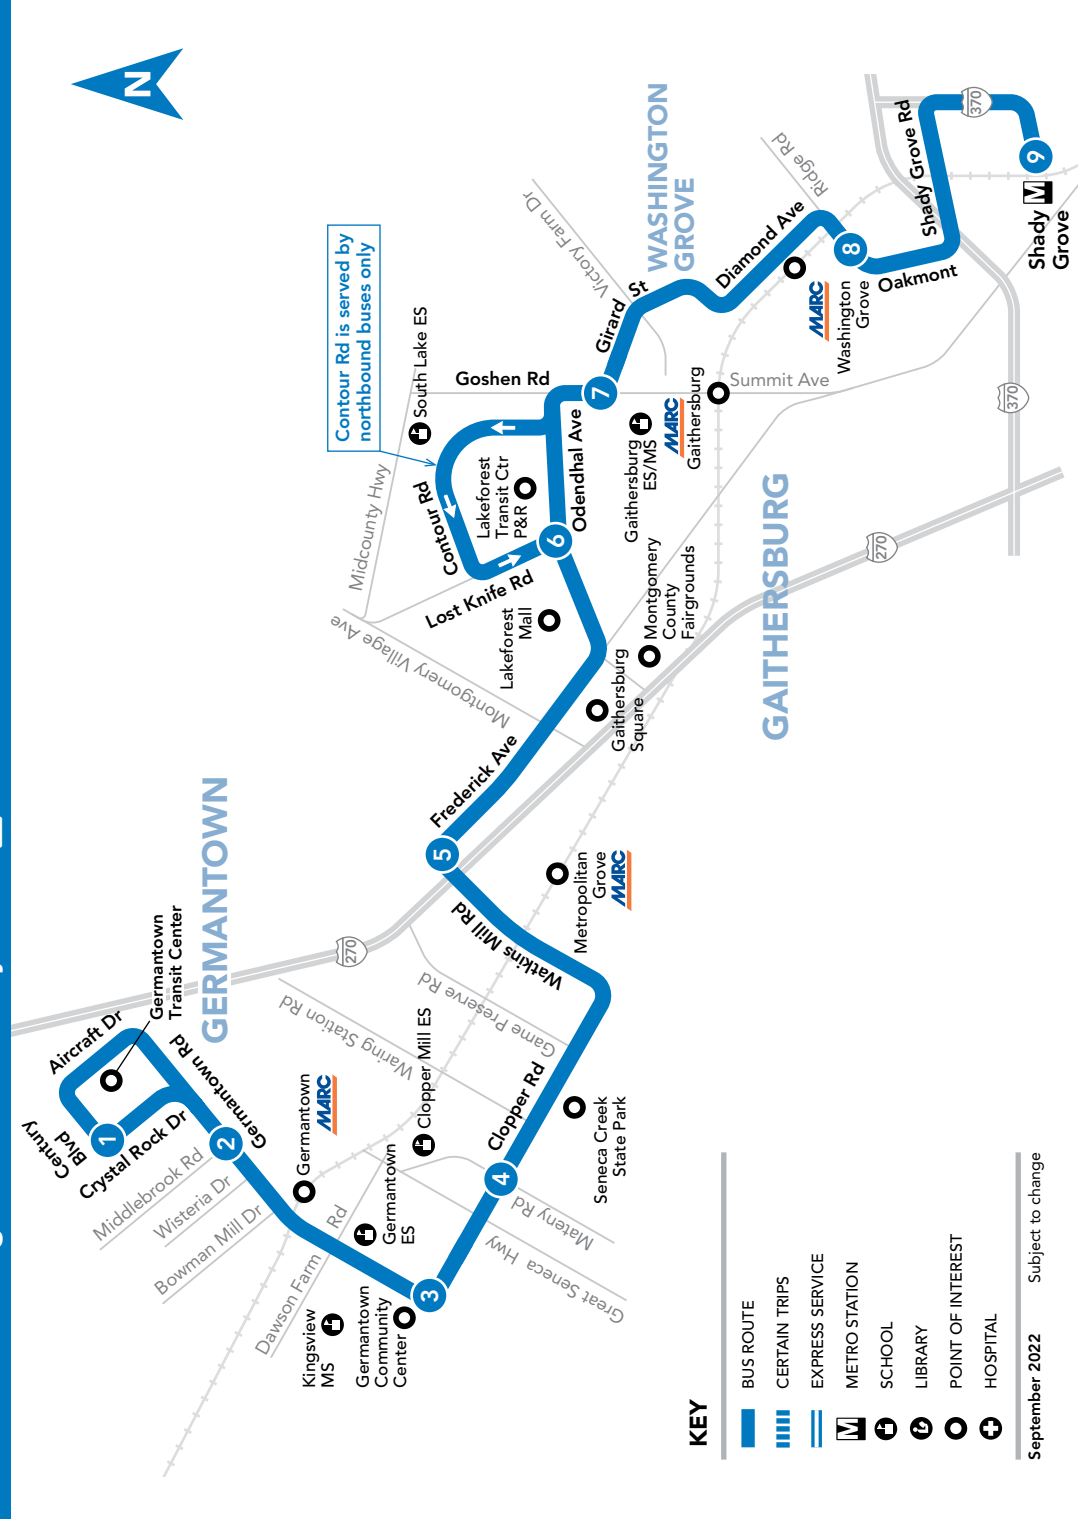

61 Germantown Transit Center (GTC) – Clopper Rd (MD 117) – Watkins Mill Rd – Lakeforest Transit Center – Girard St – Washington Grove – Shady Grove

September 2022
Subject to change

61 To Shady Grove M

SUNDAY

SEE TIMEPOINT LOCATION ON ROUTE MAP

1	2	3	4	5	6	7	8	9
6:00	6:02	6:08	6:10	6:17	6:26	6:29	6:33	6:38
6:40	6:42	6:48	6:50	6:57	7:06	7:09	7:13	7:18
7:20	7:22	7:28	7:30	7:37	7:46	7:49	7:53	7:58
7:55	7:57	8:03	8:05	8:12	8:21	8:24	8:28	8:33
8:30	8:32	8:38	8:40	8:47	8:56	8:59	9:03	9:08
9:05	9:07	9:13	9:15	9:22	9:31	9:34	9:38	9:43
9:40	9:42	9:49	9:51	9:58	10:09	10:12	10:16	10:22
10:15	10:17	10:24	10:26	10:33	10:44	10:47	10:51	10:57
10:50	10:52	10:59	11:01	11:08	11:19	11:22	11:26	11:32
11:25	11:27	11:34	11:36	11:43	11:54	11:57	12:01	12:07
12:00	12:02	12:09	12:11	12:18	12:29	12:32	12:36	12:42
12:35	12:37	12:44	12:46	12:53	1:04	1:07	1:11	1:17
1:10	1:12	1:19	1:21	1:28	1:39	1:42	1:46	1:52
1:45	1:47	1:54	1:56	2:03	2:14	2:17	2:21	2:27
2:20	2:22	2:29	2:31	2:38	2:49	2:52	2:56	3:02
2:55	2:57	3:04	3:06	3:13	3:24	3:27	3:31	3:37
3:30	3:32	3:39	3:41	3:48	3:59	4:02	4:06	4:12
4:10	4:12	4:19	4:21	4:28	4:39	4:42	4:46	4:52
4:50	4:52	4:59	5:01	5:08	5:19	5:22	5:26	5:32
5:30	5:32	5:39	5:41	5:48	5:59	6:02	6:06	6:12
6:10	6:12	6:19	6:21	6:28	6:39	6:42	6:46	6:52
6:50	6:52	6:59	7:01	7:07	7:16	7:19	7:23	7:28
7:30	7:32	7:39	7:41	7:47	7:56	7:59	8:03	8:08
8:10	8:12	8:19	8:21	8:27	8:36	8:39	8:43	8:48
8:50	8:52	8:59	9:01	9:07	9:16	9:19	9:23	9:28
9:30	9:32	9:39	9:41	9:47	9:56	9:59	10:03	10:08
10:10	10:12	10:19	10:21	10:27	10:36	10:39	10:43	10:48

NOTES: AM PM

Please arrive at your stop several minutes ahead of your bus' scheduled arrival. Since safe service is a priority at Ride On, buses may be delayed due to traffic or weather.

61 To Germantown Transit Center (GTC)

SUNDAY

SEE TIMEPOINT LOCATION ON ROUTE MAP

9	8	7	6	5	4	3	2	1
6:20	6:25	6:30	6:36	6:43	6:48	6:52	6:55	6:56
7:00	7:05	7:10	7:16	7:23	7:28	7:32	7:35	7:36
7:40	7:45	7:50	7:56	8:03	8:08	8:12	8:15	8:16
8:20	8:26	8:31	8:38	8:46	8:52	8:57	9:00	9:02
9:00	9:06	9:11	9:18	9:26	9:32	9:37	9:40	9:42
9:40	9:46	9:51	9:58	10:06	10:12	10:17	10:20	10:22
10:20	10:26	10:31	10:38	10:46	10:52	10:57	11:00	11:02
10:55	11:01	11:06	11:13	11:21	11:27	11:32	11:35	11:37
11:30	11:37	11:42	11:49	12:00	12:06	12:11	12:15	12:17
12:05	12:12	12:17	12:24	12:35	12:41	12:46	12:50	12:52
12:40	12:47	12:52	12:59	1:10	1:16	1:21	1:25	1:27
1:15	1:22	1:27	1:34	1:45	1:51	1:56	2:00	2:02
1:50	1:57	2:02	2:09	2:20	2:26	2:31	2:35	2:37
2:25	2:32	2:37	2:44	2:55	3:01	3:06	3:10	3:12
3:00	3:07	3:12	3:19	3:30	3:36	3:41	3:45	3:47
3:35	3:42	3:47	3:54	4:05	4:11	4:16	4:20	4:22
4:10	4:16	4:21	4:28	4:38	4:44	4:49	4:53	4:55
4:45	4:51	4:56	5:03	5:13	5:19	5:24	5:28	5:30
5:20	5:26	5:31	5:38	5:48	5:54	5:59	6:03	6:05
5:55	6:01	6:06	6:13	6:23	6:29	6:34	6:38	6:40
6:35	6:41	6:46	6:53	7:03	7:09	7:14	7:18	7:20
7:15	7:21	7:26	7:33	7:43	7:49	7:54	7:57	7:58
7:55	8:01	8:06	8:13	8:23	8:29	8:34	8:37	8:38
8:35	8:41	8:46	8:52	9:01	9:06	9:11	9:14	9:15
9:15	9:21	9:26	9:32	9:41	9:46	9:51	9:54	9:55
9:55	10:01	10:06	10:12	10:21	10:26	10:31	10:34	10:35
10:35	10:41	10:46	10:52	11:01	11:06	11:11	11:14	11:15

NOTES: AM PM