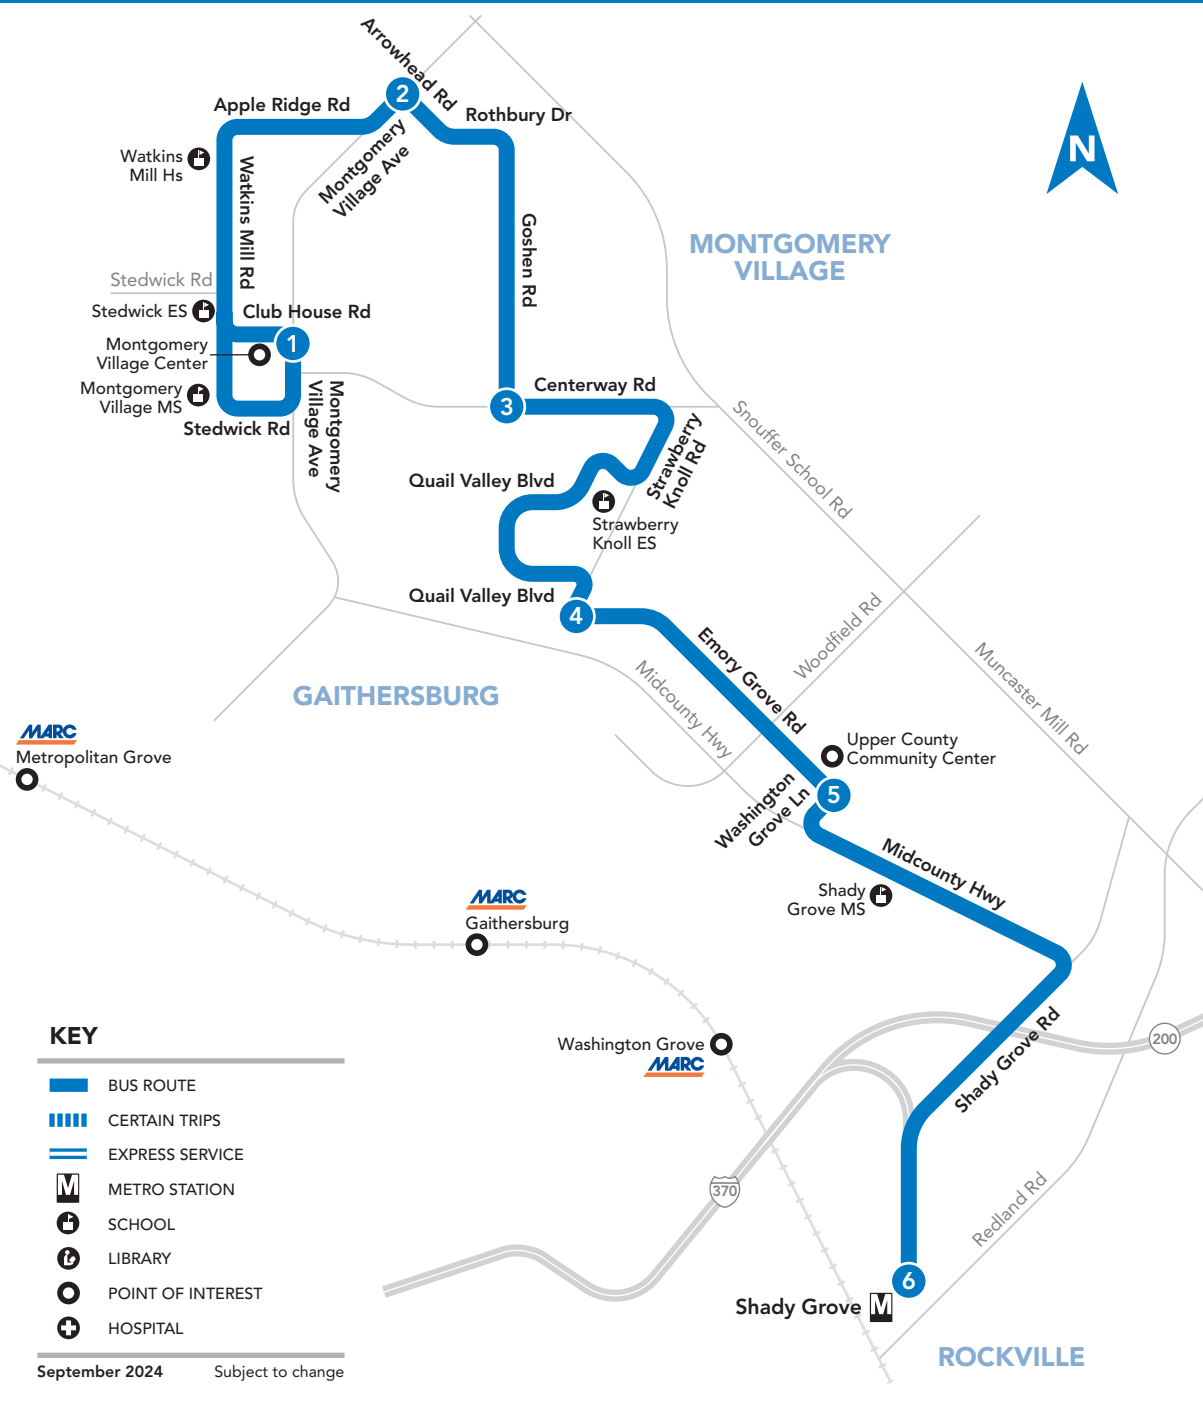

# 64

Montgomery Village Center – Goshen Rd –  
Quail Valley – Emory Grove Rd –  
Midcounty Hwy – Shady Grove M

- KEY
- BUS ROUTE
- CERTAIN TRIPS
- EXPRESS SERVICE
- METRO STATION
- SCHOOL
- LIBRARY
- POINT OF INTEREST
- HOSPITAL