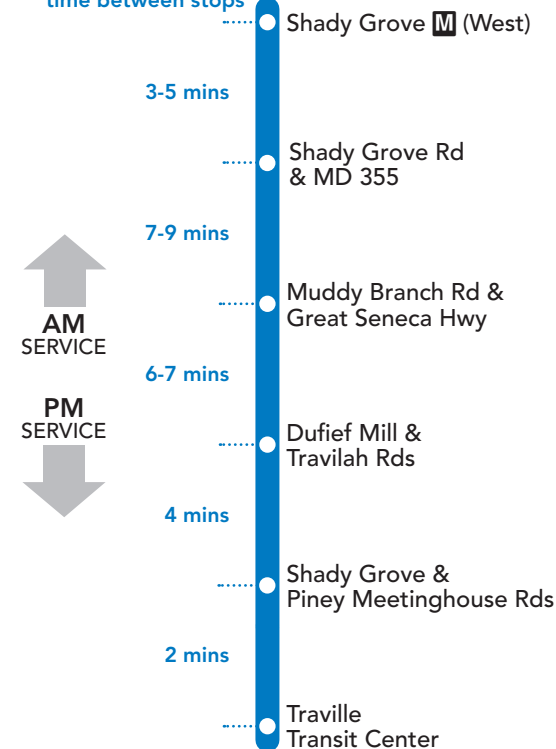

 **YouTube**
youtube.com/RideOnMCT

 **Instagram**
instagram.com/RideOnMCT

Thank You for Riding with Us!

 Printed on recycled paper with soy-based ink

EFFECTIVE: JANUARY 29, 2023

67

Approximate travel time between stops

January 2023 Subject to change

67 To Shady Grove M

MONDAY THROUGH FRIDAY

SEE TIMEPOINT LOCATION ON ROUTE MAP

6	5	4	3	2	1
5:15	5:18	5:23	5:30	5:36	5:37
5:50	5:53	5:58	6:05	6:11	6:12
6:25	6:28	6:33	6:41	6:50	6:52
7:00	7:03	7:08	7:16	7:25	7:27
7:35	7:38	7:43	7:51	8:00	8:02
8:10	8:13	8:18	8:26	8:35	8:37
8:45	8:48	8:53	9:01	9:10	9:12
9:20	9:23	9:28	9:34	9:44	9:46

NOTES: AM Service Only AM

67 To Traville Transit Center

MONDAY THROUGH FRIDAY

SEE TIMEPOINT LOCATION ON ROUTE MAP

1	2	3	4	5	6
3:50	3:54	3:59	4:07	4:13	4:16
4:25	4:29	4:34	4:42	4:48	4:51
5:00	5:04	5:10	5:19	5:25	5:28
5:35	5:39	5:45	5:54	6:00	6:03
6:10	6:14	6:20	6:29	6:35	6:38
6:45	6:49	6:55	7:04	7:10	7:13
7:20	7:24	7:30	7:39	7:45	7:48