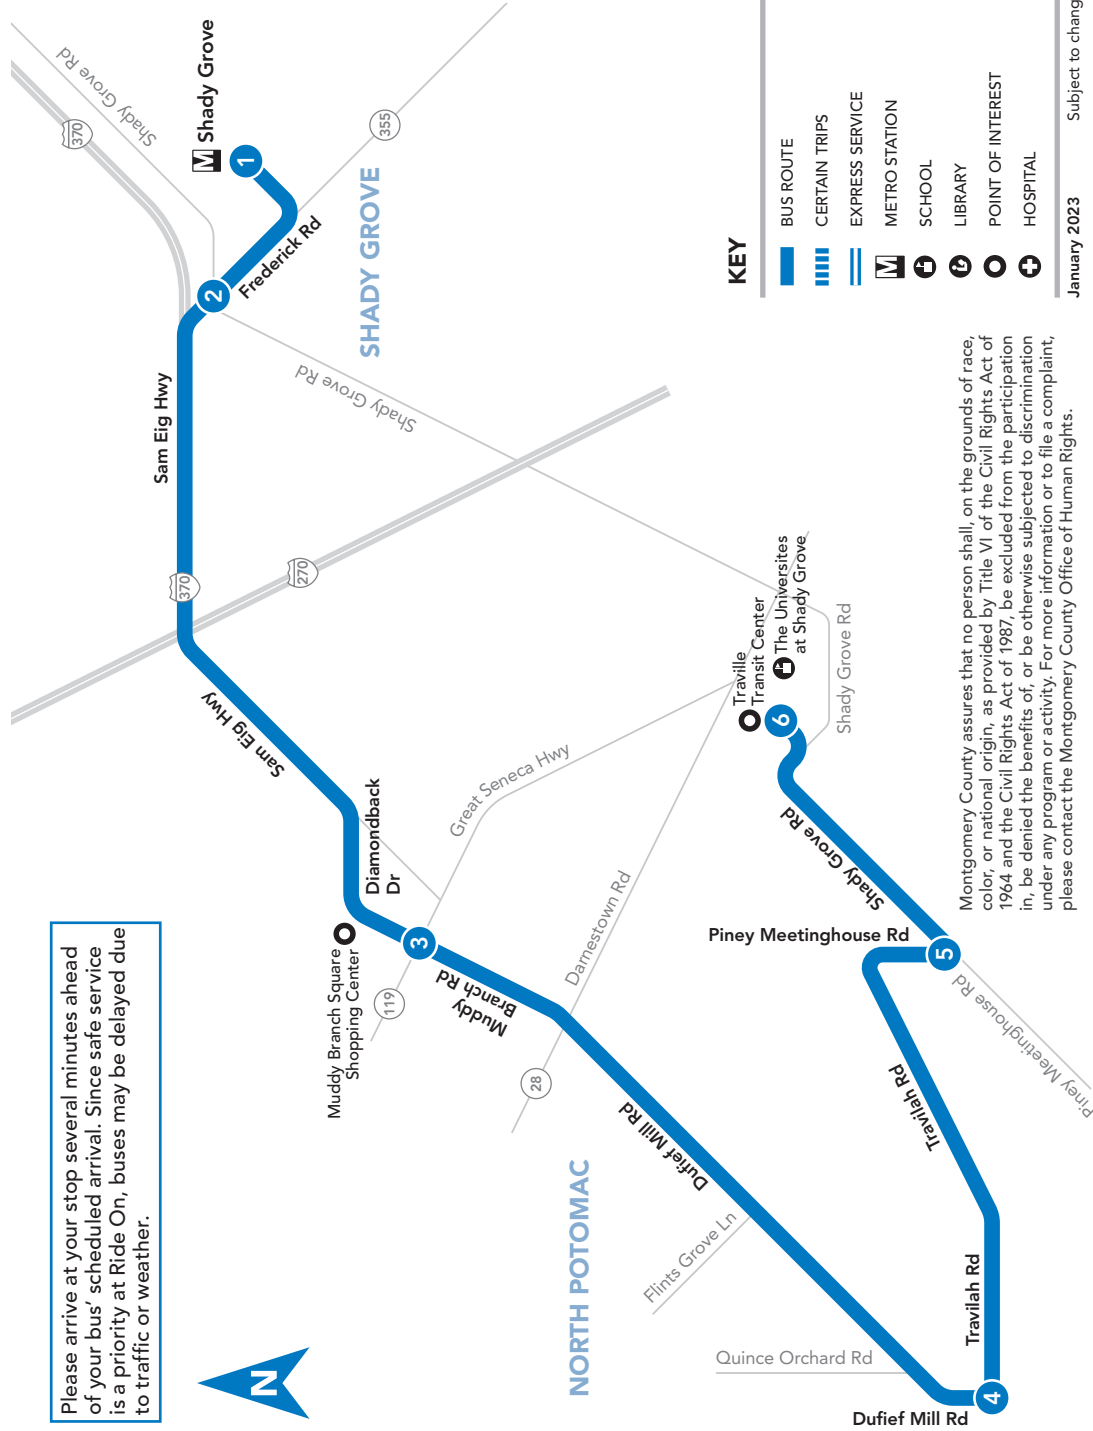

67

Shady Grove M – Dufief Mill Rd – Travilah Rd – Traville Transit Center North Potomac – Travilah Rd – Traville Transit Center

Please arrive at your stop several minutes ahead of your bus' scheduled arrival. Since safe service is a priority at Ride On, buses may be delayed due to traffic or weather.

KEY

- BUS ROUTE
- CERTAIN TRIPS
- EXPRESS SERVICE
- METRO STATION
- SCHOOL
- LIBRARY
- POINT OF INTEREST
- HOSPITAL

Montgomery County assures that no person shall, on the grounds of race, color, or national origin, as provided by Title VI of the Civil Rights Act of 1964 and the Civil Rights Act of 1987, be excluded from the participation in, be denied the benefits of, or be otherwise subjected to discrimination under any program or activity. For more information or to file a complaint, please contact the Montgomery County Office of Human Rights.

January 2023 Subject to change

67 To Shady Grove M

MONDAY THROUGH FRIDAY

SEE TIMEPOINT LOCATION ON ROUTE MAP

6	5	4	3	2	1
5:15	5:18	5:23	5:30	5:36	5:37
5:50	5:53	5:58	6:05	6:11	6:12
6:25	6:28	6:33	6:41	6:50	6:52
7:00	7:03	7:08	7:16	7:25	7:27
7:35	7:38	7:43	7:51	8:00	8:02
8:10	8:13	8:18	8:26	8:35	8:37
8:45	8:48	8:53	9:01	9:10	9:12
9:20	9:23	9:28	9:34	9:44	9:46

NOTES: AM Service Only AM

67 To Traville Transit Center

MONDAY THROUGH FRIDAY

SEE TIMEPOINT LOCATION ON ROUTE MAP

1	2	3	4	5	6
3:50	3:54	3:59	4:07	4:13	4:16
4:25	4:29	4:34	4:42	4:48	4:51
5:00	5:04	5:10	5:19	5:25	5:28
5:35	5:39	5:45	5:54	6:00	6:03
6:10	6:14	6:20	6:29	6:35	6:38
6:45	6:49	6:55	7:04	7:10	7:13
7:20	7:24	7:30	7:39	7:45	7:48

NOTES: PM Service Only PM