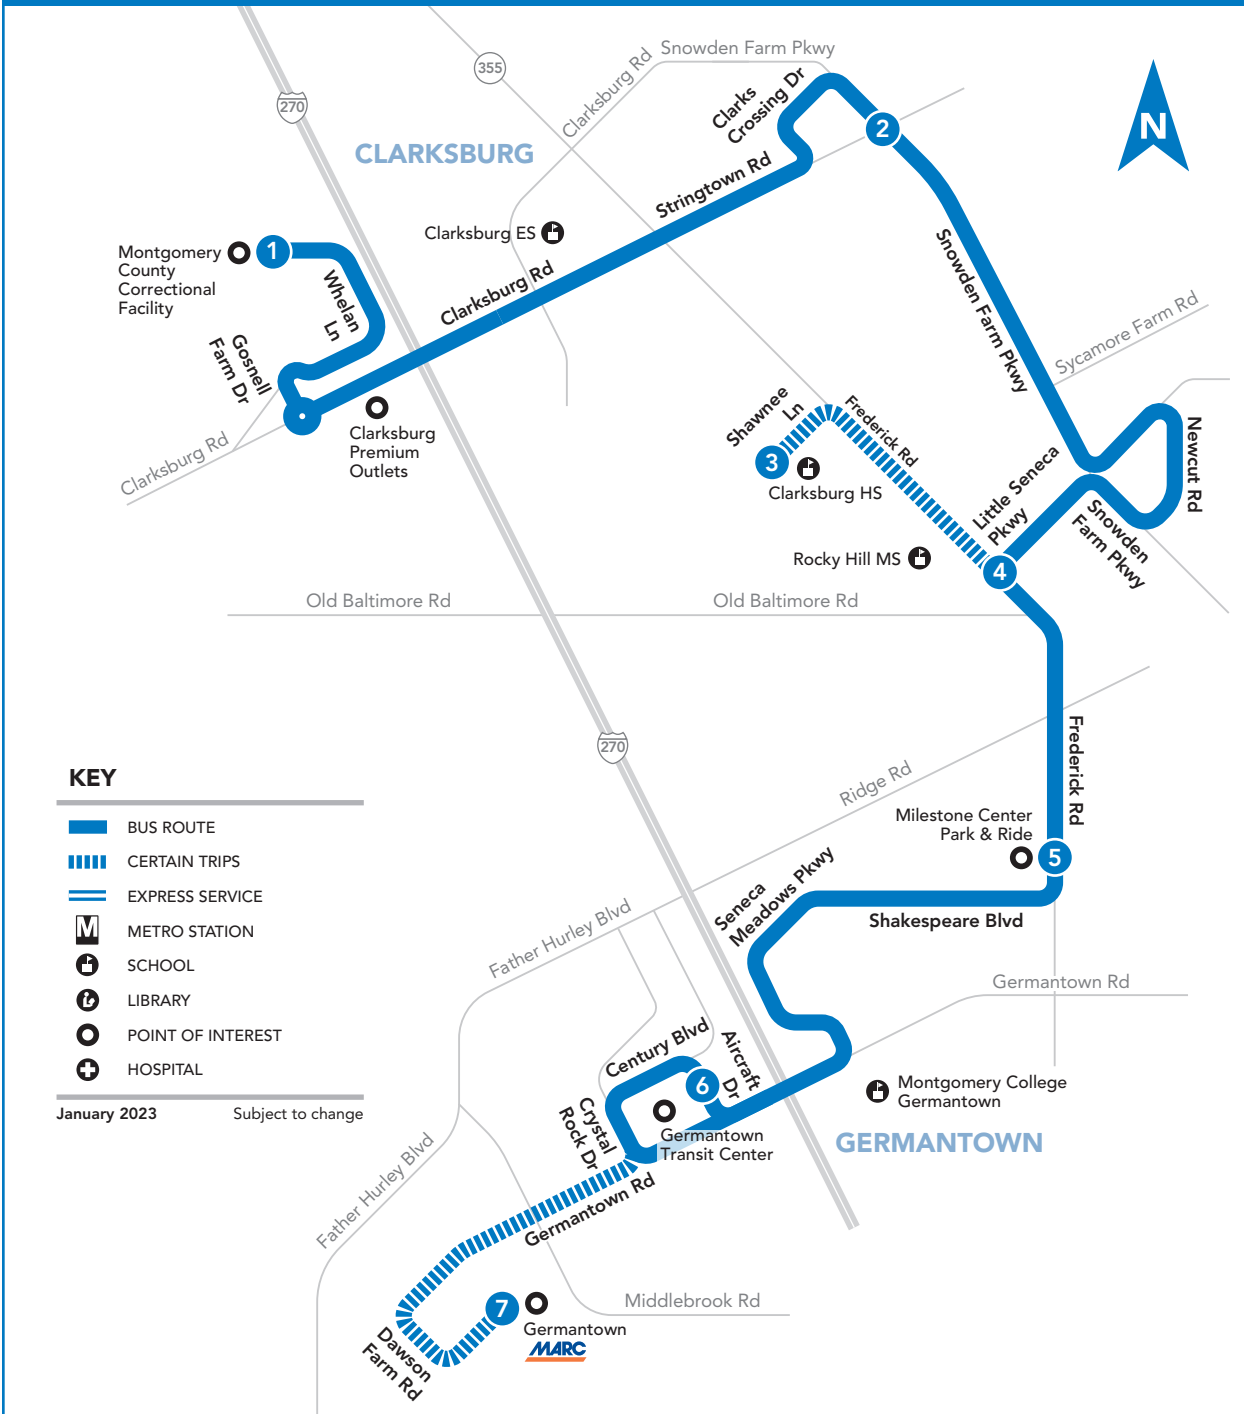

75

Montgomery County Correctional Facility – Clarksburg – Milestone Center – Germantown Transit Center (GTC) – Germantown MARC Station (Certain Trips)

75 To Germantown Transit Center (GTC)

SUNDAY

SEE TIMEPOINT LOCATION ON ROUTE MAP

NOTES: AM PM

75 To Montgomery County Correctional Facility

SUNDAY

SEE TIMEPOINT LOCATION ON ROUTE MAP

6	5	4	2	1
6:45	6:50	6:55	7:04	7:12
7:30	7:35	7:40	7:49	7:57
8:05	8:10	8:15	8:24	8:32
8:40	8:45	8:50	8:59	9:07
9:15	9:20	9:25	9:34	9:42
9:50	9:55	10:00	10:09	10:17
10:25	10:30	10:35	10:44	10:52
11:00	11:06	11:11	11:20	11:29
11:35	11:41	11:46	11:55	12:04
12:10	12:16	12:21	12:30	12:39
12:45	12:51	12:56	1:05	1:14
1:20	1:26	1:31	1:40	1:49
1:55	2:01	2:06	2:15	2:24
2:30	2:36	2:41	2:50	2:59
3:05	3:11	3:16	3:25	3:34
3:40	3:46	3:51	4:00	4:09
4:15	4:21	4:26	4:35	4:44
4:50	4:56	5:01	5:10	5:19
5:25	5:31	5:36	5:45	5:54
6:00	6:05	6:10	6:19	6:28
6:35	6:40	6:45	6:54	7:03
7:15	7:20	7:25	7:34	7:43
8:00	8:05	8:10	8:19	8:28
8:45	8:50	8:55	9:04	9:13
9:30	9:35	9:40	9:49	9:57

**75 To Montgomery County
Correctional Facility**

SATURDAY

SEE TIMEPOINT LOCATION ON ROUTE MAP

6	5	4	2	1
6:45	6:50	6:55	7:04	7:12
7:30	7:35	7:40	7:49	7:57
8:05	8:10	8:15	8:24	8:32
8:40	8:45	8:50	8:59	9:07
9:15	9:20	9:25	9:34	9:42
9:50	9:55	10:00	10:09	10:17
10:25	10:30	10:35	10:44	10:52
11:00	11:06	11:11	11:20	11:29
11:35	11:41	11:46	11:55	12:04
12:10	12:16	12:21	12:30	12:39
12:45	12:51	12:56	1:05	1:14
1:20	1:26	1:31	1:40	1:49
1:55	2:01	2:06	2:15	2:24
2:30	2:36	2:41	2:50	2:59
3:05	3:11	3:16	3:25	3:34
3:40	3:46	3:51	4:00	4:09
4:15	4:21	4:26	4:35	4:44
4:50	4:56	5:01	5:10	5:19
5:25	5:31	5:36	5:45	5:54
6:00	6:05	6:10	6:19	6:28
6:35	6:40	6:45	6:54	7:03
7:15	7:20	7:25	7:34	7:43
8:00	8:05	8:10	8:19	8:28
8:45	8:50	8:55	9:04	9:13
9:30	9:35	9:40	9:49	9:57