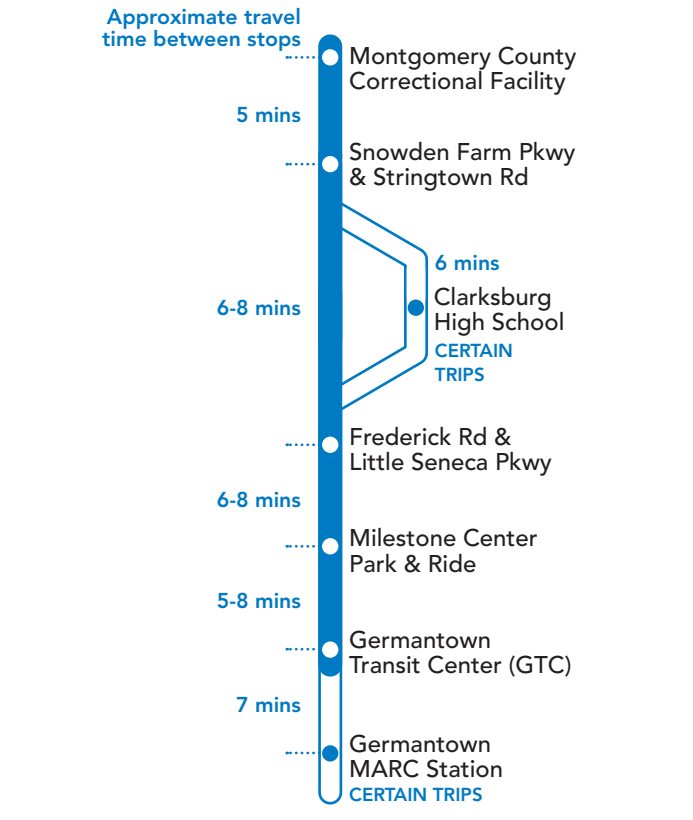

EFFECTIVE: JANUARY 29, 2023

SERVICE DAYS DAILY

Telephone 311
Online at www.rideonbus.com
Real Time Info at www.rideonrealtime.com