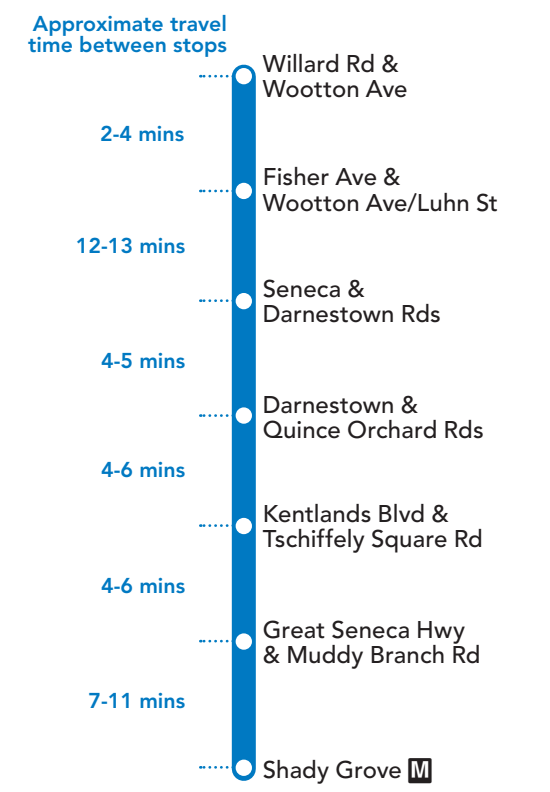

SERVICE DAYS
MONDAY - SATURDAY

Ride On
Montgomery County Transit
Telephone 311
Online at www.rideonbus.com
Real Time Info at www.rideonrealtime.com