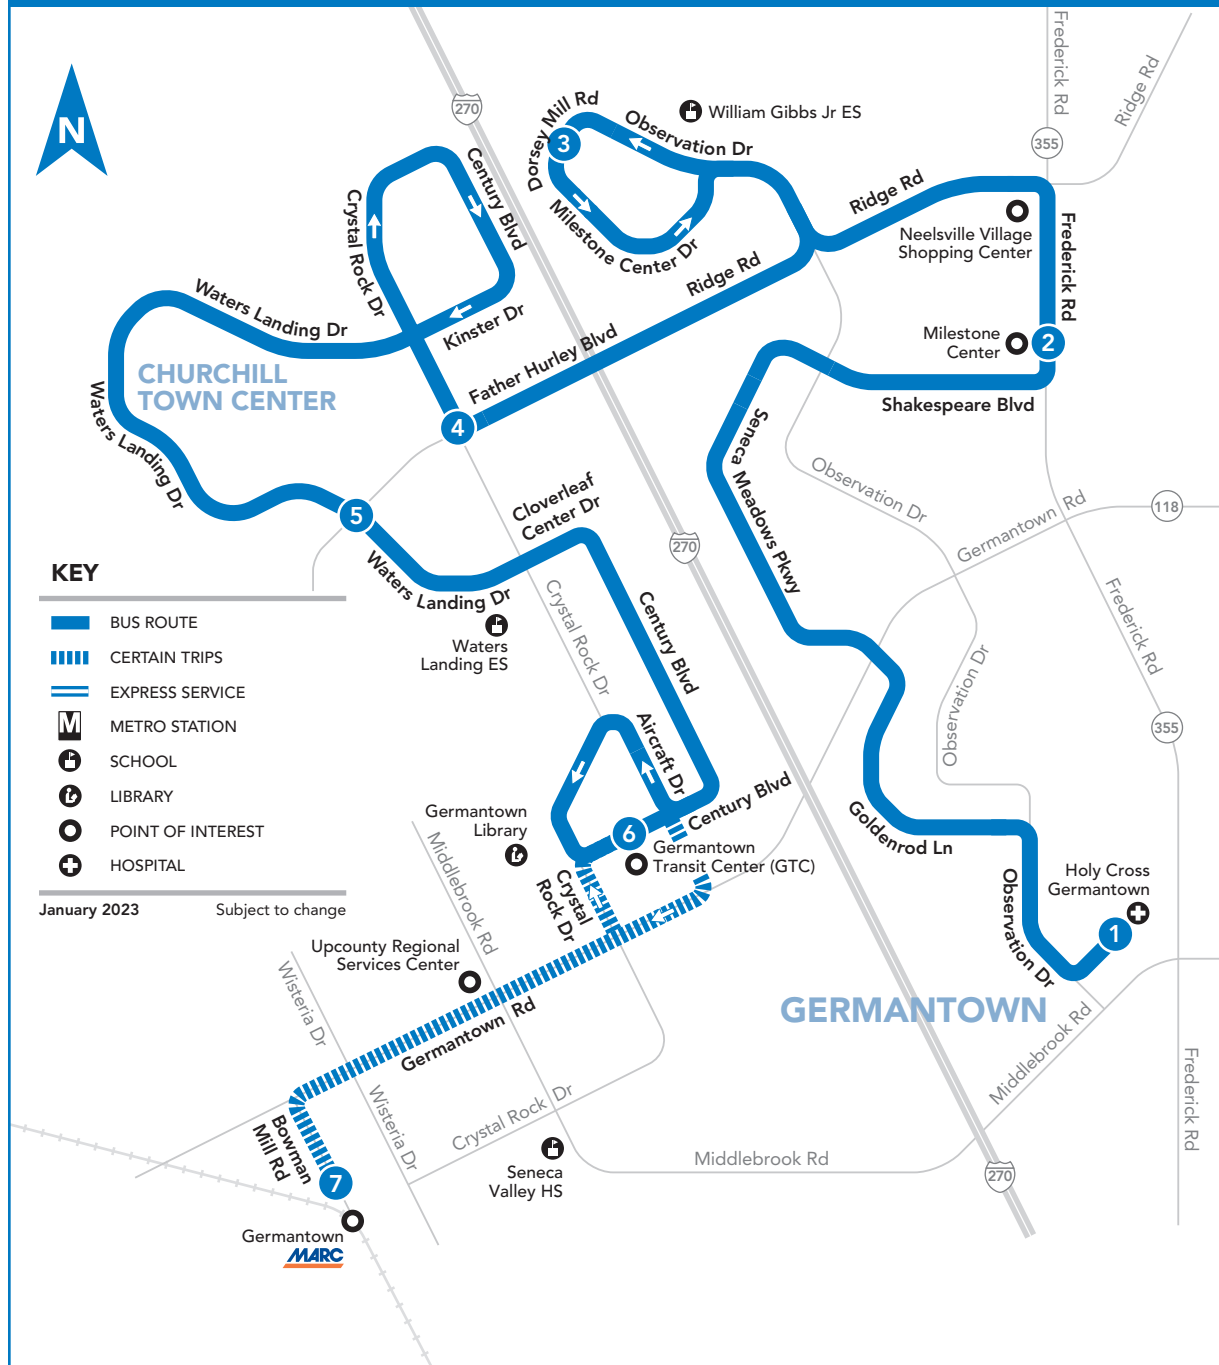

# 83

Holy Cross Germantown – Milestone P&R  
Dorsey Mill Rd – Germantown Transit Center (GTC)  
MARC Station (Mon-Fri only)

## FARES Effective August 2022

|  |        |
|--|--------|
| Regular Fare, Token, or SmarTrip®  | \$1.00 |
| Transfer from MetroRail to Ride On buses   | \$1.00 |
| SmarTrip® Transfer from MetroRail to Metrobus  | FREE   |
| Ride On Bus-to-Bus Transfer with SmarTrip®   | FREE   |
| Ride On to Metrobus Transfer with SmarTrip®  | \$1.00 |
| Metrobus to Ride On Transfer with SmarTrip®  | FREE   |
| Seniors age 65 years or older with a Senior SmarTrip® card or valid Medicare Card and Photo ID | FREE   |
| Person with disability with Metro Disabled ID Card   |        |
| Person with disability with Metro Disability ID Card – Attendant Eligible                      | FREE   |
| Attendant also rides free.   |        |
| MetroAccess - Certified Customer with ID   | FREE   |
| MetroAccess - Companion  |        |
| Children under age 5   | FREE   |
| Children 5 to 18 with a Youth Cruiser SmarTrip® Card or student ID Anytime                     |        |

## HOW TO READ A TIMETABLE

- Find the schedule for the day of the week and the direction you wish to ride.
- Find the timepoints closest to your origin and destination. The timepoints are shown on the route map and indicate the time the bus is scheduled to be at the particular location. Your nearest bus stop may be between timepoints.
- Read down the column to see the times when a trip will be at the given timepoint. Read the times across to the right to see when the trip reaches other timepoints. If no time is shown, that trip does not serve that timepoint.

## WELCOME TO RIDE ON

RIDE ON is a community bus service operated by the Montgomery County Department of Transportation. RIDE ON operates over 75 routes that serve all 13 Montgomery County Metrorail stations and 7 MARC stations. For detailed information, or to have timetables mailed, call 311. Outside Montgomery County ..... 240-777-0311