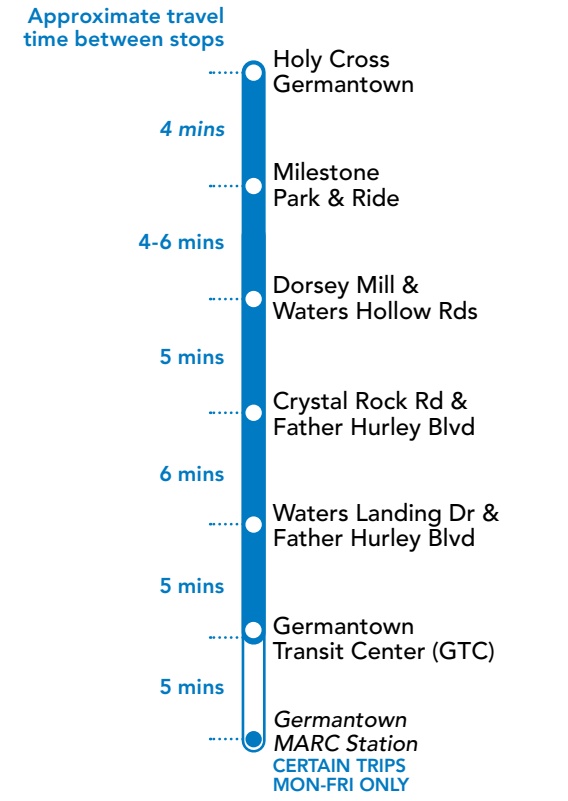

HOW TO READ A TIMETABLE

- Find the schedule for the day of the week and the direction you wish to ride.
- Find the timepoints closest to your origin and destination. The timepoints are shown on the route map and indicate the time the bus is scheduled to be at the particular location. Your nearest bus stop may be between timepoints.
- Read down the column to see the times when a trip will be at the given timepoint. Read the times across to the right to see when the trip reaches other timepoints. If no time is shown, that trip does not serve that timepoint.

YouTube youtube.com/RideOnMCT
 Instagram instagram.com/RideOnMCT

Thank You for Riding with Us!

Printed on recycled paper with soy-based ink

EFFECTIVE: SEPTEMBER 11, 2022

83

SERVICE DAYS
MONDAY – SATURDAY

Telephone 311
Online at www.rideonbus.com
Real Time Info at www.rideonrealtime.com