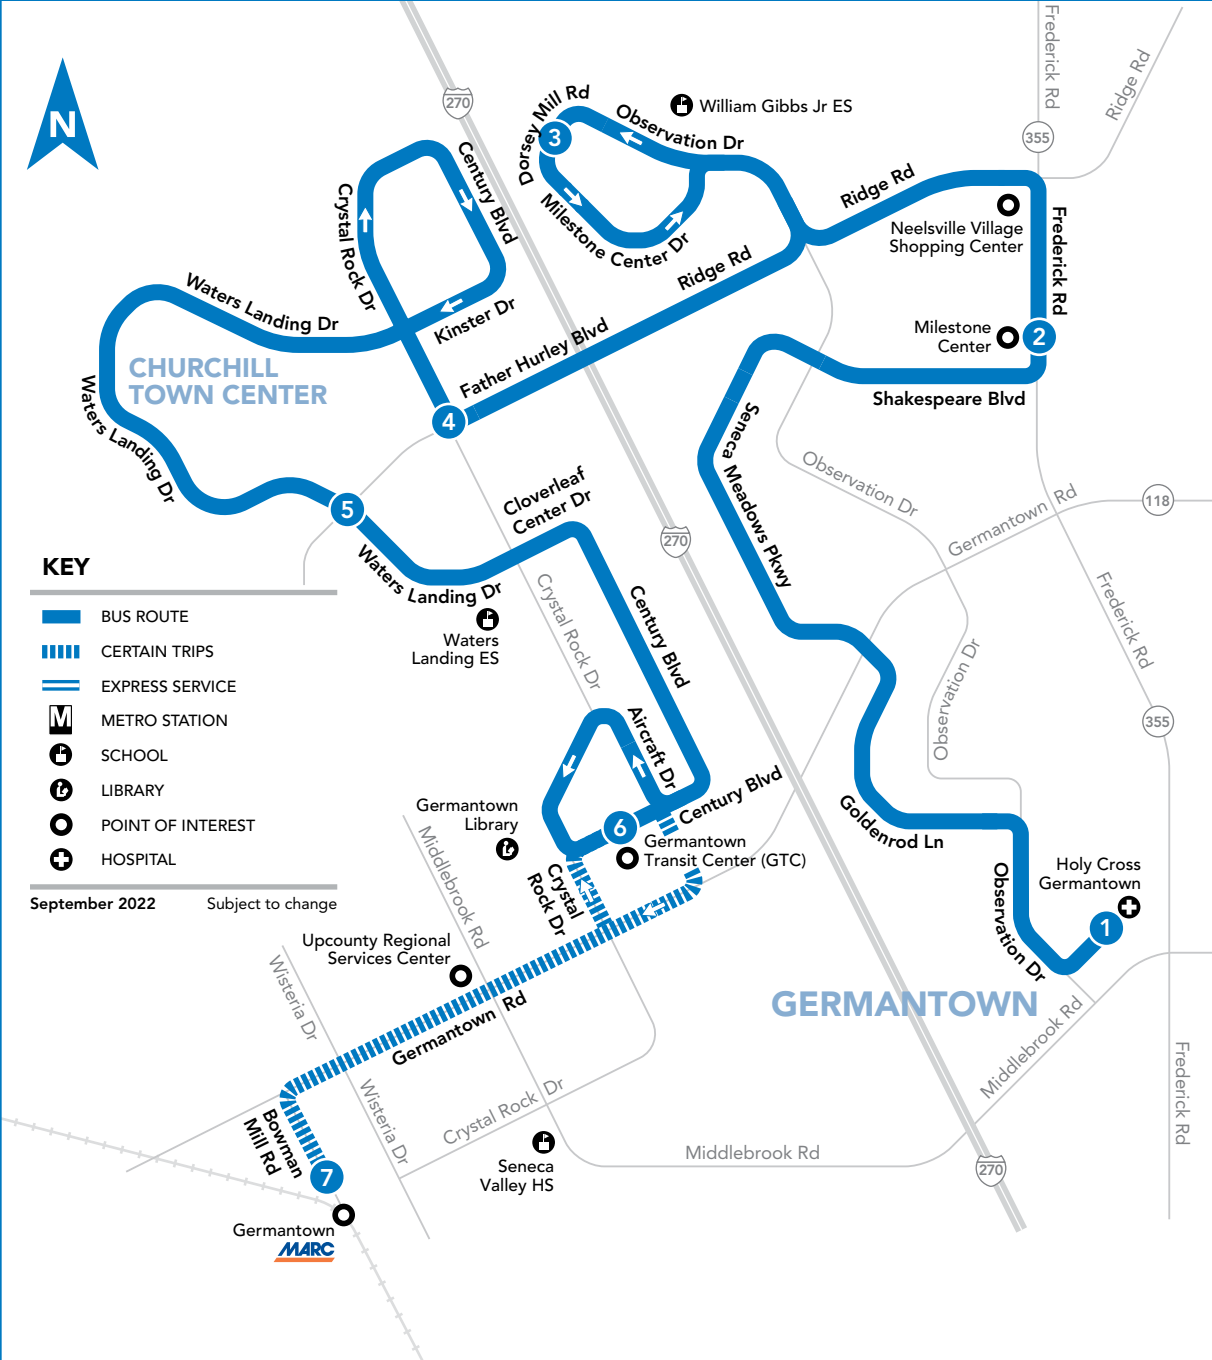

NOTES:

AM	PM
----	----

83 To Holy Cross Germantown

MONDAY THROUGH FRIDAY

SEE TIMEPOINT LOCATION ON ROUTE MAP

Germantown MARC Station
Germantown Transit Center (GTC)
Waters Landing Dr & Father Hurley Blvd
Crystal Rock Rd & Father Hurley Blvd
Dorsey Mill & Waters Hollow Rds
Milestone Park & Ride
Holy Cross Germantown

NOTES:

AM	PM
----	----

83 To Holy Cross Germantown

SATURDAY

SEE TIMEPOINT LOCATION ON ROUTE MAP

Germantown Transit Center (GTC)
Waters Landing Dr & Father Hurley Blvd
Crystal Rock Rd & Father Hurley Blvd
Dorsey Mill & Waters Hollow Rds
Milestone Park & Ride
Holy Cross Germantown

83

Holy Cross Germantown – Milestone P&R
Dorsey Mill Rd – Germantown Transit Center (GTC)
MARC Station (Mon-Fri only)

- KEY**
- BUS ROUTE
 - CERTAIN TRIPS
 - EXPRESS SERVICE
 - METRO STATION
 - SCHOOL
 - LIBRARY
 - POINT OF INTEREST
 - HOSPITAL

HOW TO READ A TIMETABLE

- Find the schedule for the day of the week and the direction you wish to ride.
- Find the timepoints closest to your origin and destination. The timepoints are shown on the route map and indicate the time the bus is scheduled to be at the particular location. Your nearest bus stop may be between timepoints.
- Read down the column to see the times when a trip will be at the given timepoint. Read the times across to the right to see when the trip reaches other timepoints. If no time is shown, that trip does not serve that timepoint.