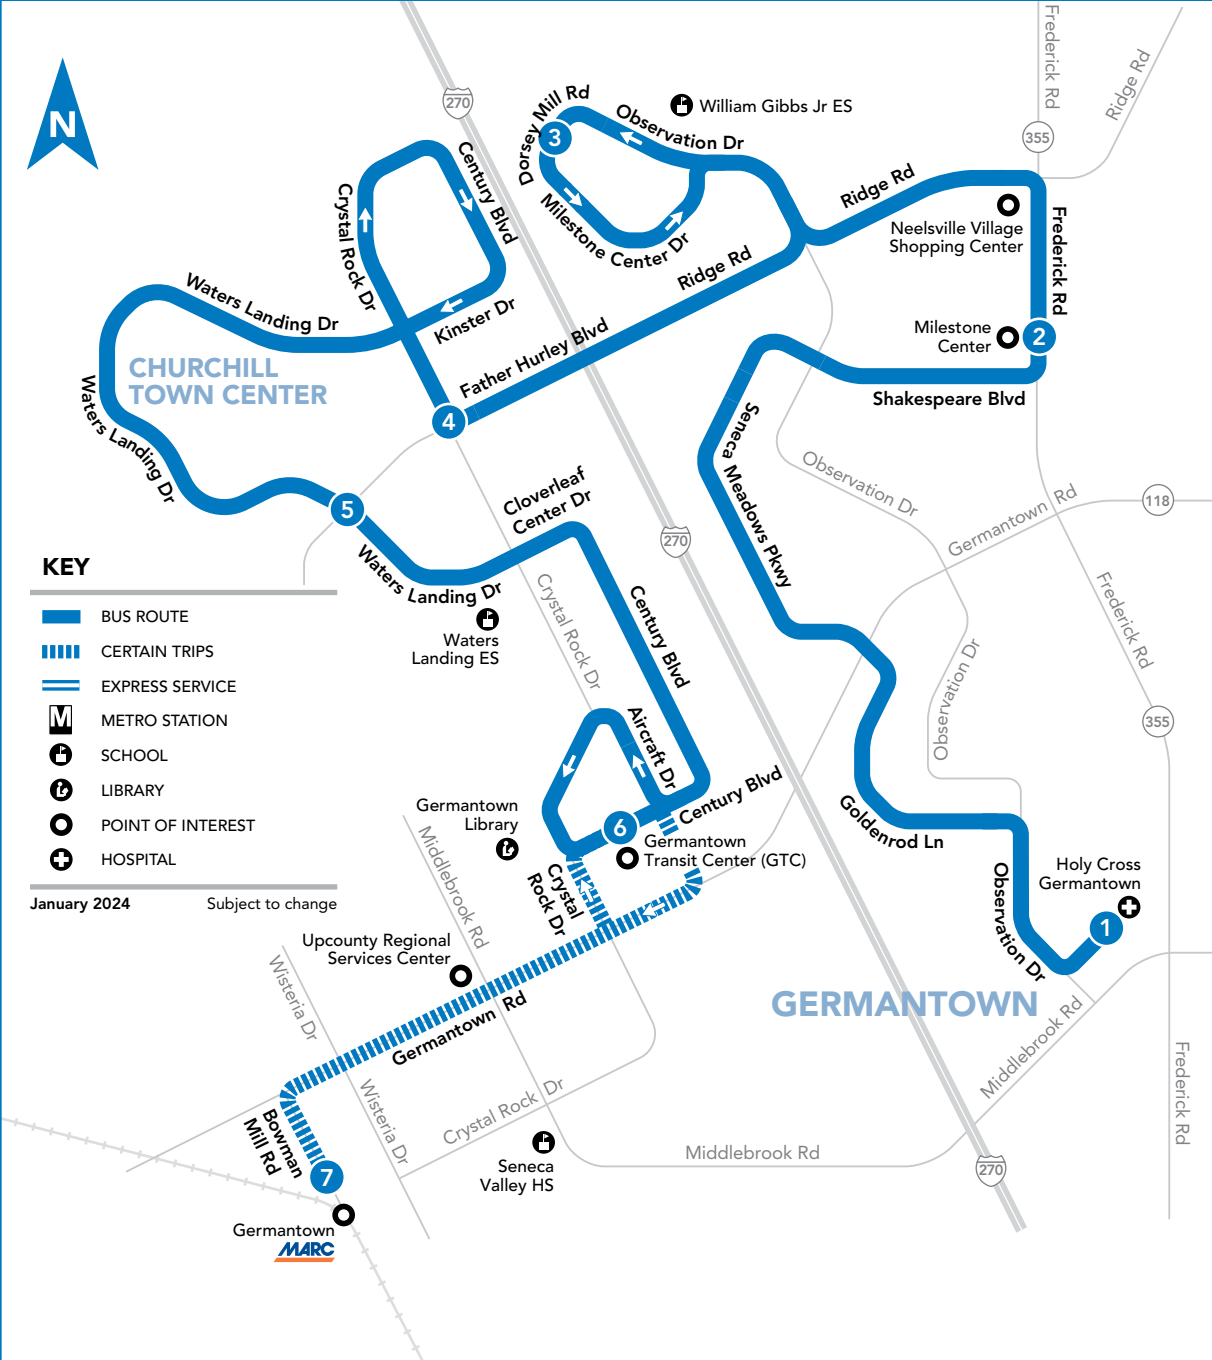

83

Holy Cross Germantown – Milestone Center
Dorsey Mill Rd – Germantown Transit Center (GTC)
MARC Station (Mon-Fri only)