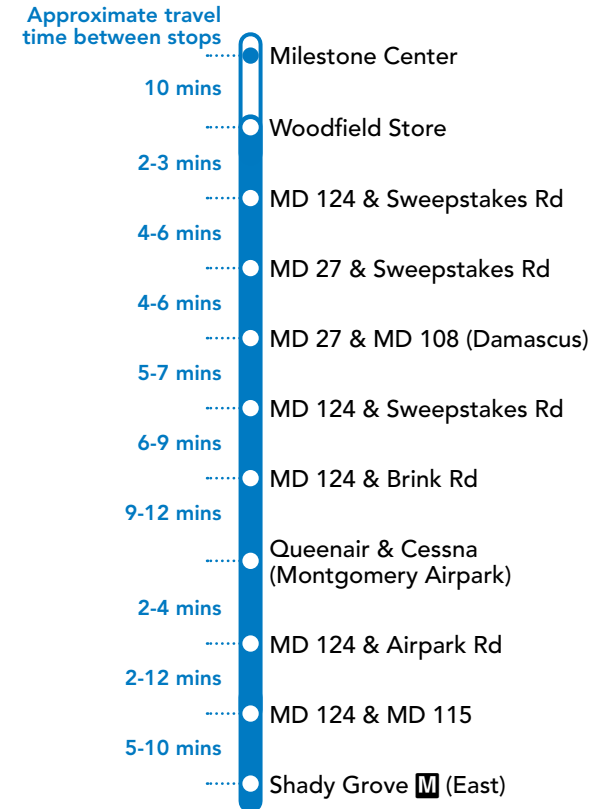

HOLIDAY SCHEDULE

Weekday Schedule operates on Indigenous Peoples' Day
Saturday Schedule operates on Independence Day
Sunday Schedule operates on New Year's Day, Memorial Day, Labor Day, Thanksgiving Day, Christmas Day
Special Schedule operates on MLK, Jr. Day, Presidents' Day, Juneteenth, Veterans Day

- Like us on Facebook facebook.com/RideOnMCT
- Follow us on X x.com/RideOnMCT
- Subscribe to email alerts at www.montgomerycountymd.gov/govdelivery
- Subscribe to text alerts by texting MONTGOMERY RIDEON to 468311
- YouTube youtube.com/RideOnMCT
- Instagram instagram.com/RideOnMCT

Thank You for Riding with Us!
Printed on recycled paper with soy-based ink

EFFECTIVE: JANUARY 14, 2024

90