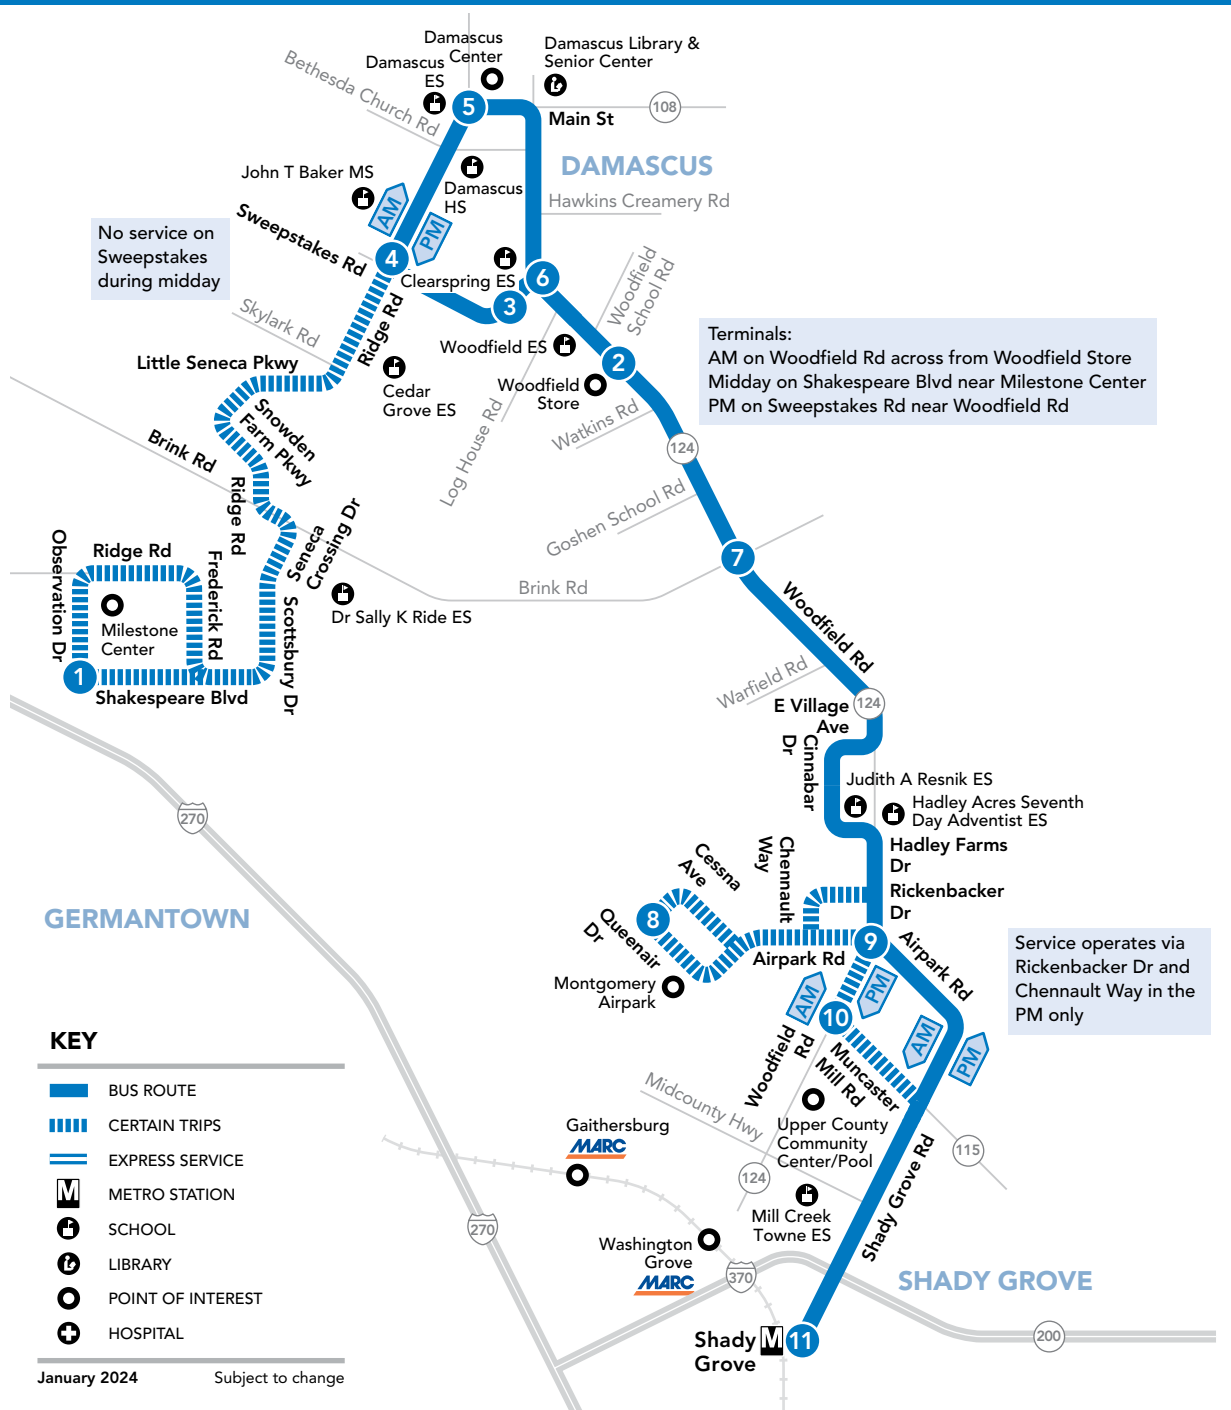

90 | Germantown – MD 27 – Damascus – MD 124 – Shady Grove M