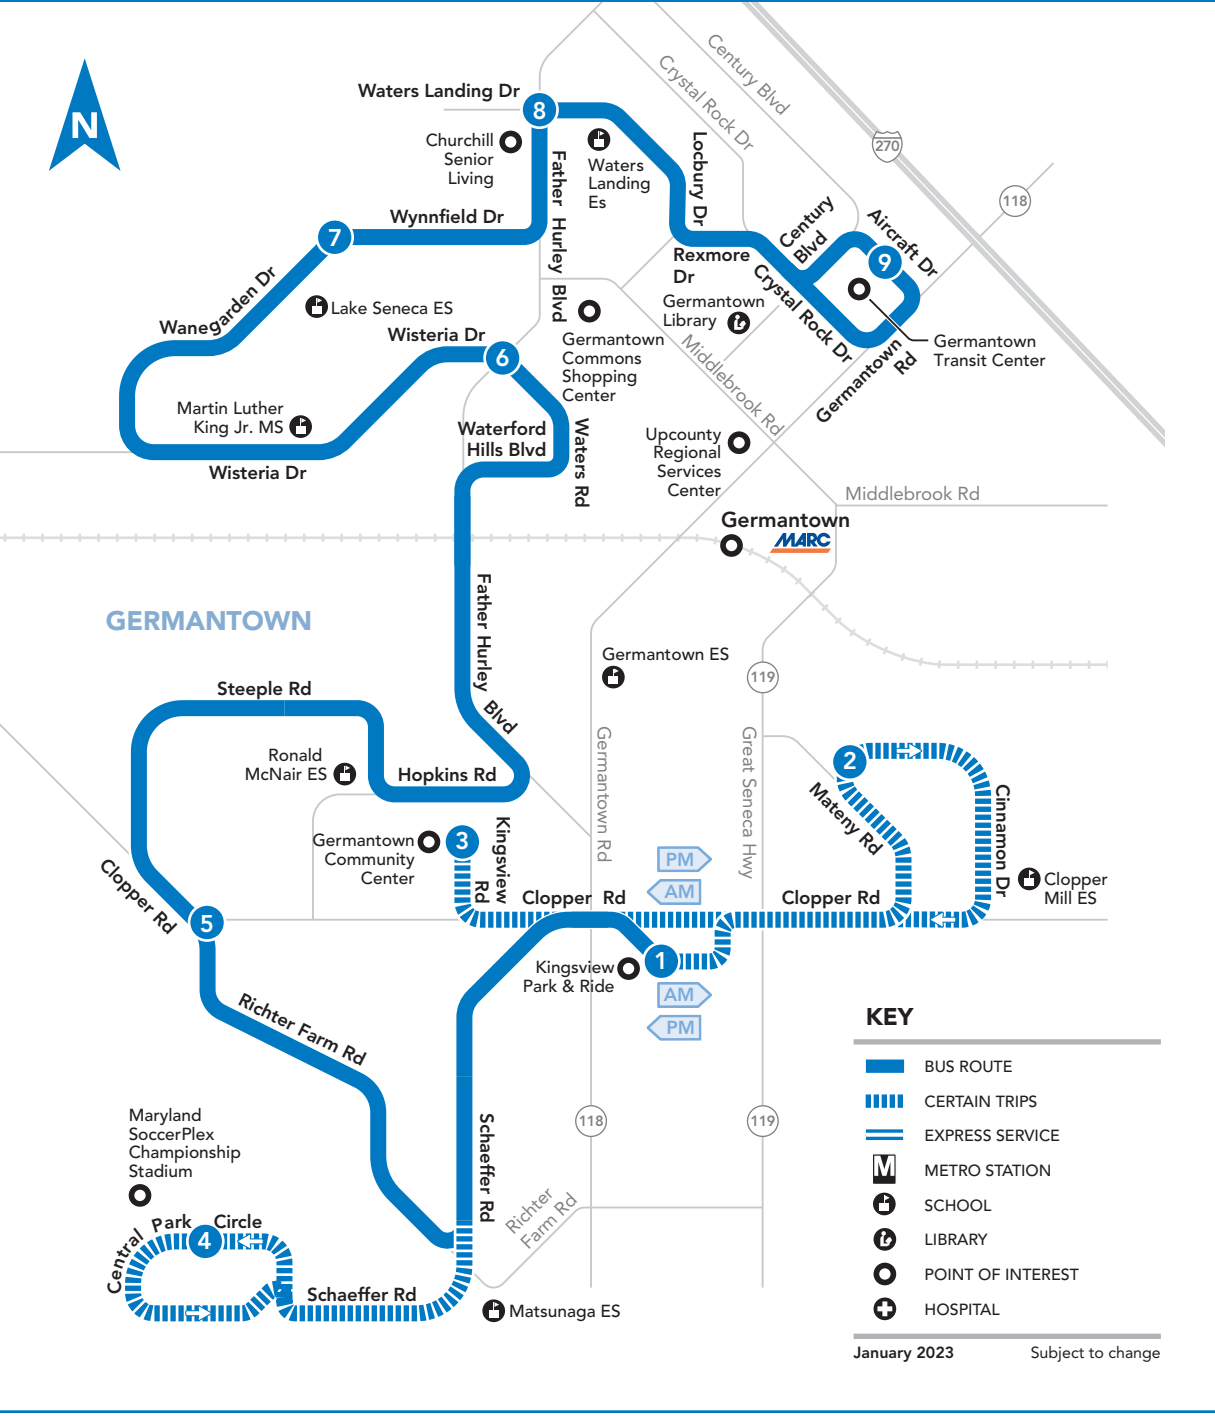

98 Kingsview Park & Ride – SoccerPlex (Saturday) – Germantown Transit Center (GTC)