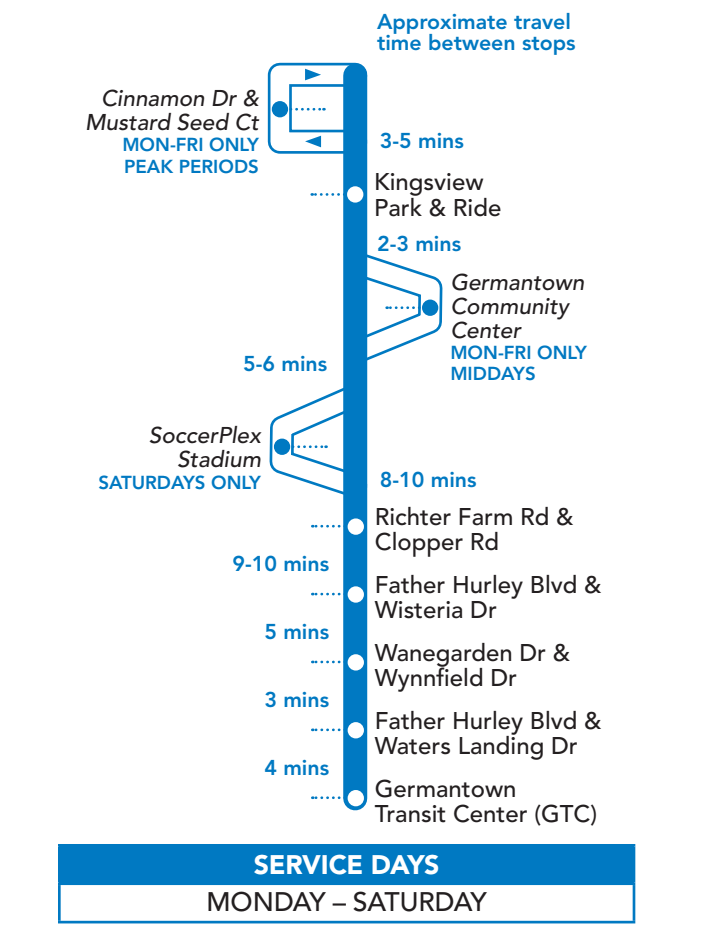

EFFECTIVE: JANUARY 29, 2023

98

Telephone 311
Online at www.rideonbus.com
Real Time Info at www.rideonrealtime.com

98 To Germantown Transit Center
MONDAY THROUGH FRIDAY

SEE TIMEPOINT LOCATION ON ROUTE MAP

Kingsview Park & Ride	Cinnamon Dr & Mustard Seed Ct	Germantown Community Center	Richter Farm Rd & Clopper Rd	Father Hurley Blvd & Wisteria Dr	Wanegarden Dr & Wynnfield Dr	Father Hurley Blvd & Waters Landing Dr	Germantown Transit Center (GTC)
1	2	3	5	6	7	8	9
4:45	4:48		4:57	5:05	5:08	5:12	5:14
5:25	5:28		5:37	5:45	5:48	5:52	5:54
6:05	6:09		6:20	6:29	6:33	6:37	6:39
6:45	6:49		7:00	7:09	7:13	7:17	7:19
7:25	7:29		7:40	7:49	7:53	7:57	7:59
8:05	8:09		8:20	8:29	8:33	8:37	8:39
8:45	8:49		9:00	9:09	9:13	9:17	9:19
9:25		9:28	9:34	9:43	9:47	9:51	9:53
10:05		10:08	10:14	10:23	10:27	10:31	10:33
10:45		10:48	10:54	11:03	11:07	11:11	11:13
11:25		11:28	11:34	11:43	11:47	11:51	11:53
12:05		12:08	12:14	12:23	12:27	12:31	12:33
12:45		12:48	12:54	1:03	1:07	1:11	1:13
1:25		1:28	1:34	1:43	1:47	1:51	1:53
2:05		2:08	2:14	2:23	2:27	2:31	2:33
2:45		2:48	2:55	3:05	3:09	3:13	3:16
3:25			3:33	3:43	3:47	3:51	3:54
4:10			4:18	4:28	4:32	4:36	4:39
4:50			4:58	5:08	5:12	5:16	5:19
5:30			5:37	5:46	5:49	5:52	5:54
6:10			6:17	6:26	6:29	6:32	6:34
6:50			6:57	7:06	7:09	7:12	7:14
7:30			7:37	7:46	7:49	7:52	7:54
8:10			8:17	8:26	8:29	8:32	8:34