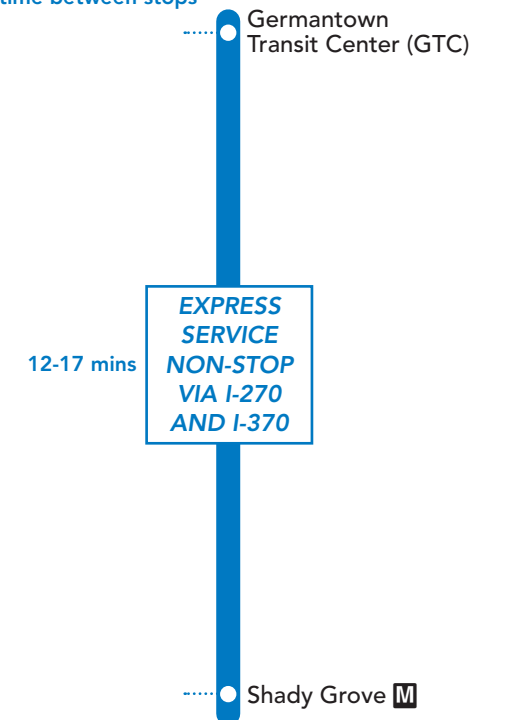

YouTube youtube.com/RideOnMCT

Instagram instagram.com/RideOnMCT

Thank You for Riding with Us!

Printed on recycled paper with soy-based ink

EFFECTIVE: JANUARY 29, 2023

100

Approximate travel time between stops

Germantown Transit Center (GTC)		Shady Grove M	
1	2	1	2
4:40	4:52	12:45	12:58
4:55	5:07	1:00	1:13
5:10	5:22	1:15	1:28
5:20	5:32	1:30	1:43
5:30	5:42	1:45	1:58
5:40	5:52	2:00	2:13
5:50	6:02	2:15	2:28
6:00	6:15	2:30	2:43
6:10	6:25	2:45	2:58
6:20	6:35	3:00	3:13
6:30	6:47	3:15	3:28
6:38	6:55	3:30	3:43
6:46	7:03	3:45	3:58
6:54	7:11	4:00	4:13
7:02	7:19	4:15	4:28
7:10	7:27	4:30	4:43
7:18	7:35	4:45	4:58
7:26	7:43	5:00	5:13
7:34	7:51	5:15	5:28
7:42	7:59	5:30	5:43
7:50	8:07	5:50	6:03
8:00	8:17	6:10	6:23
8:10	8:27	6:30	6:43
8:20	8:37	6:50	7:03
8:30	8:47	7:15	7:28
8:40	8:57	7:40	7:53
8:50	9:07	8:10	8:23
9:00	9:17	8:45	8:58
9:15	9:32	9:25	9:38
9:30	9:45	10:15	10:28
9:45	10:00	11:05	11:18
10:00	10:15	12:00	12:13
10:15	10:30	AM	PM
10:30	10:45		
10:45	11:00		
11:00	11:13		
11:15	11:28		
11:30	11:43		
11:45	11:58		
12:00	12:13		
12:15	12:28		
12:30	12:43		