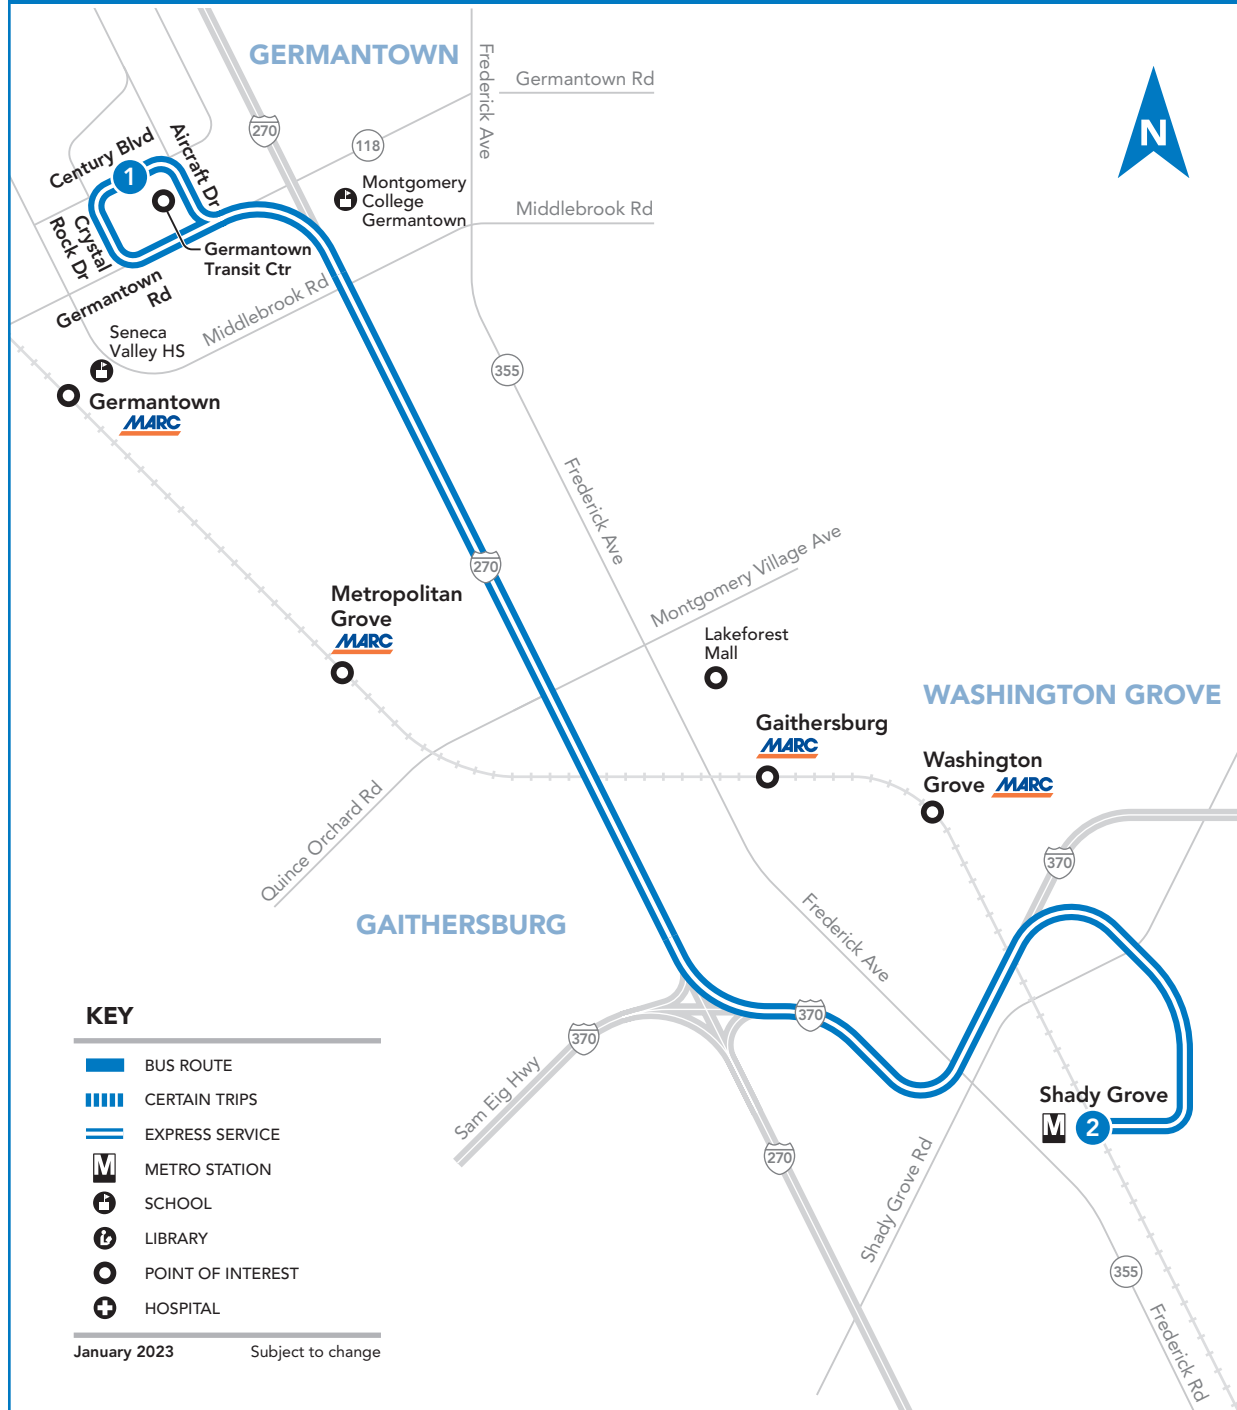

100

Germantown Transit Center (GTC) – Shady Grove M via I-270 & I-370 EXPRESS

SUNDAY

SEE TIMEPOINT LOCATION ON ROUTE MAP

To Shady Grove M

Germantown Transit Center (GTC) Shady Grove M

1	2
6:30	6:43
7:05	7:18
7:40	7:53
8:15	8:28
8:50	9:03
9:20	9:33
9:50	10:03
10:20	10:33
10:50	11:03
11:20	11:33
11:50	12:03
12:20	12:33
12:50	1:03
1:20	1:33
1:50	2:03
2:20	2:33
2:50	3:03
3:20	3:33
3:50	4:03
4:20	4:33
4:50	5:03
5:20	5:33
5:50	6:03
6:20	6:33
6:50	7:03
7:20	7:33
7:50	8:03
8:25	8:38
9:00	9:13
9:40	9:53
AM	PM

To Germantown Transit Center (GTC)

Shady Grove M Germantown Transit Center (GTC)

2	1
6:30	6:44
7:05	7:19
7:40	7:54
8:15	8:29
8:50	9:04
9:25	9:39
9:55	10:09
10:25	10:39
10:55	11:09
11:25	11:39
11:55	12:09
12:25	12:39
12:55	1:09
1:25	1:39
1:55	2:09
2:25	2:39
2:55	3:09
3:25	3:39
3:55	4:09
4:25	4:39
4:55	5:09
5:25	5:39
5:55	6:09
6:25	6:39
6:55	7:09
7:25	7:39
8:00	8:14
8:40	8:54
9:20	9:34
10:00	10:14
AM	PM

RIDE ON operates over 75 routes that serve all 13 Montgomery County Metrorail stations and 7 MARC stations.

For detailed information, or to have timetables mailed, call 311. Outside Montgomery County 240-777-0311

HOW TO READ A TIMETABLE

- Find the schedule for the day of the week and the direction you wish to ride.
- Find the timepoints closest to your origin and destination. The timepoints are shown on the route map and indicate the time the bus is scheduled to be at the particular location. Your nearest bus stop may be between timepoints.
- Read down the column to see the times when a trip will be at the given timepoint. Read the times across to the right to see when the trip reaches other timepoints. If no time is shown, that trip does not serve that timepoint.