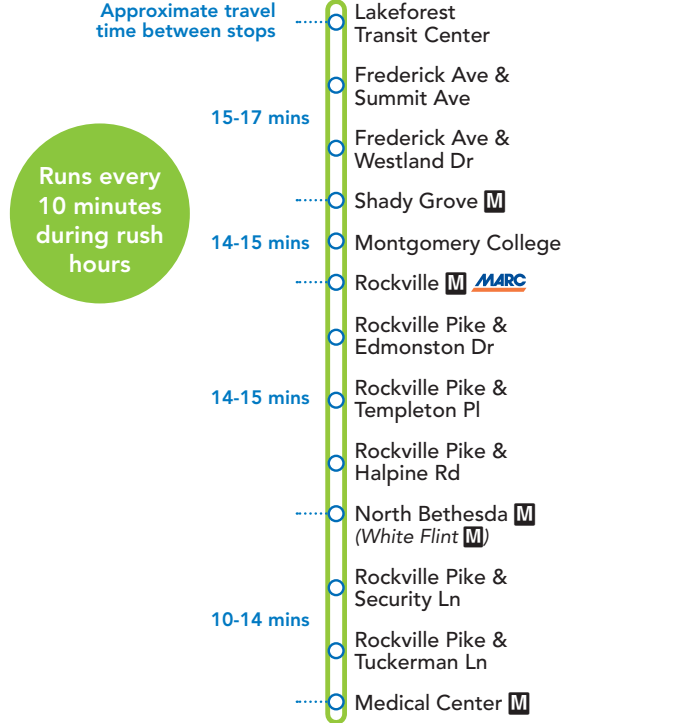

Thank You for Riding with Us!

Printed on recycled paper with soy-based ink

EFFECTIVE: JANUARY 29, 2023

RideOn extRa

101

Limited Stop

SERVICE DAYS
 MONDAY - FRIDAY RUSH HOURS ONLY

Telephone 311
 Online at www.rideonbus.com
 Real Time Info at www.rideonrealtime.com