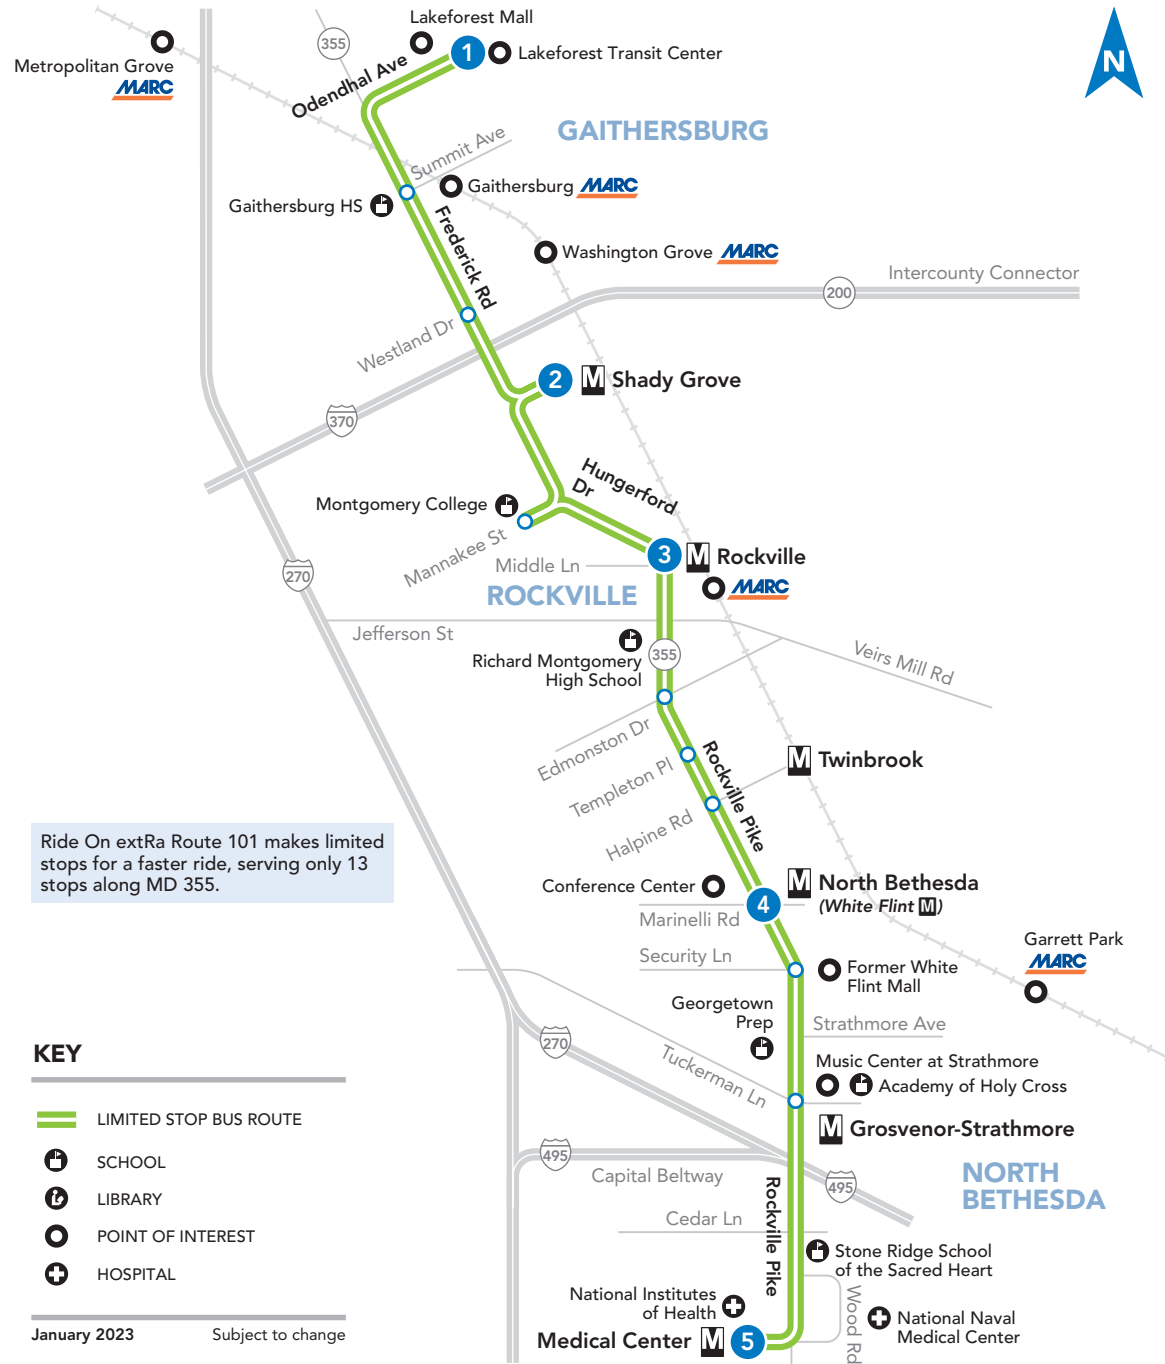

101

Lakeforest Transit Center – Shady Grove M –
 Montgomery College – Rockville M –
 North Bethesda M (White Flint M) – Medical Center M

Ride On extRa Route 101 makes limited stops for a faster ride, serving only 13 stops along MD 355.

KEY

- LIMITED STOP BUS ROUTE
- SCHOOL
- LIBRARY
- POINT OF INTEREST
- HOSPITAL

January 2023 Subject to change

WELCOME TO RIDE ON

RIDE ON is a community bus service operated by the Montgomery County Department of Transportation. **RIDE ON** operates over 75 routes that serve all 13 Montgomery County Metrorail stations and 7 MARC stations. For detailed information, or to have timetables mailed, call **311**. Outside Montgomery County **240-777-0311**

Visit our web site at: www.rideonbus.com
 Real Time information is available at: www.rideonrealtime.com

Regular Mailing Address:
 Montgomery County DOT
 Division of Transit Services
 101 Monroe Street, 5th
 Floor Rockville, MD 20850