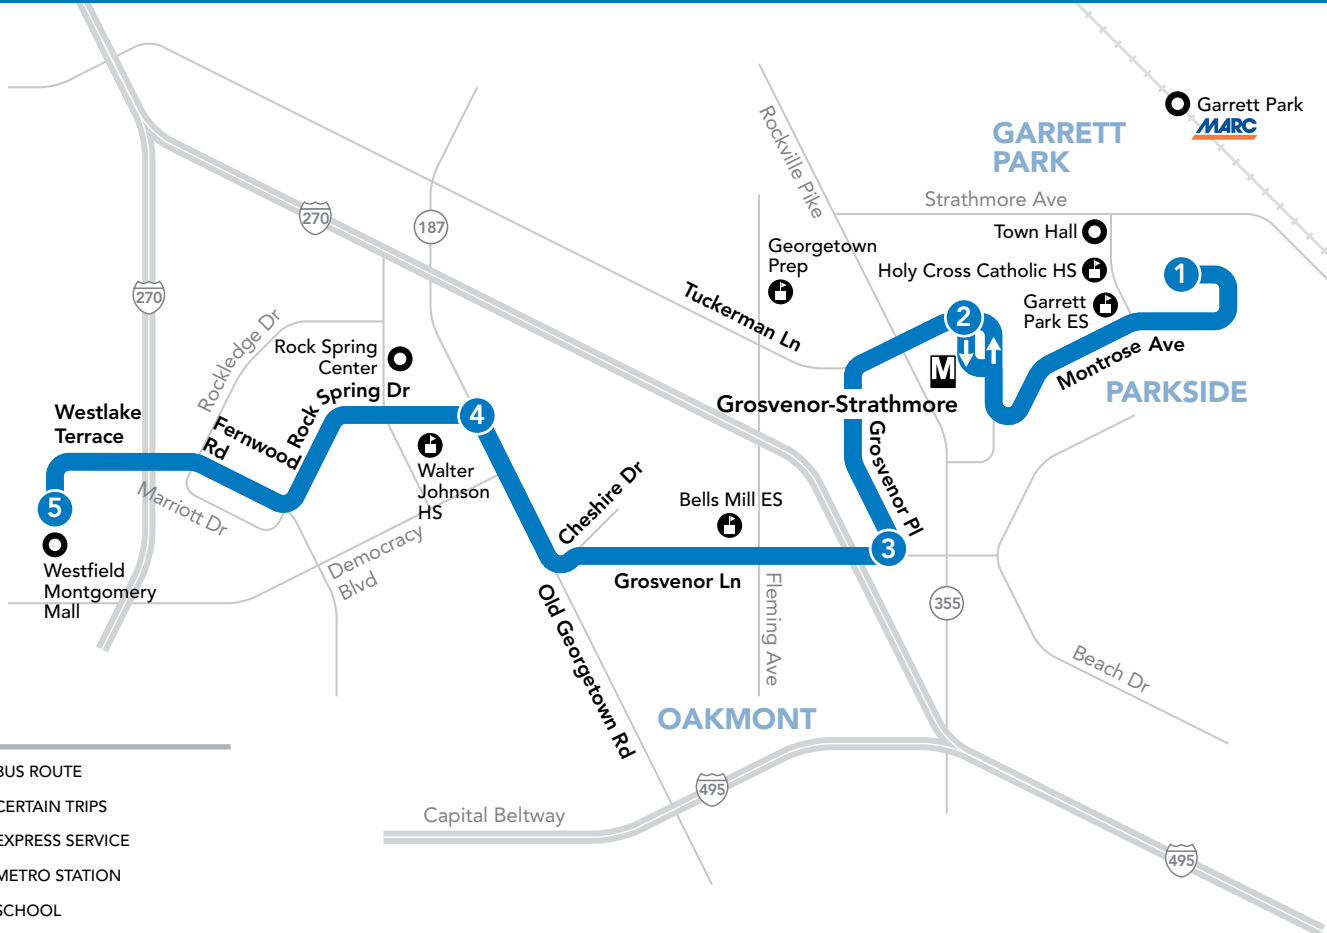

6 | Parkside – Grosvenor Strathmore **M** – Montgomery Mall Transit Center

KEY

- BUS ROUTE
- CERTAIN TRIPS
- EXPRESS SERVICE
- METRO STATION
- SCHOOL
- LIBRARY
- POINT OF INTEREST
- HOSPITAL